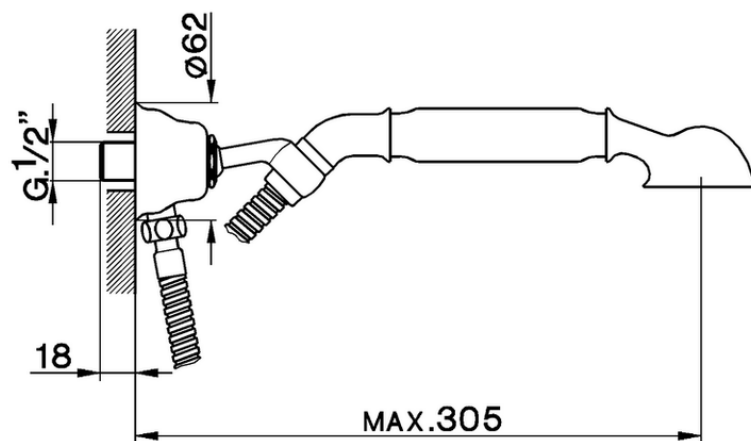

Shower Set with elbow ARCANA COMPONENTS_AR003040

AR003040

<https://en.cisal.it/shower-set-with-elbow-arcana-components-ar003040>

2026-06-26