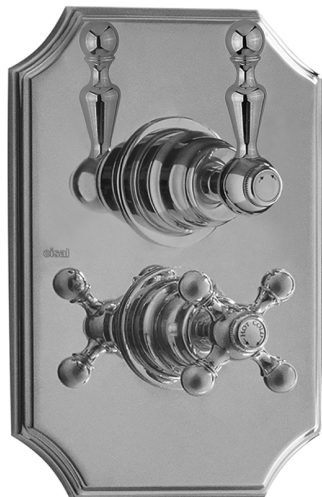

Exposed part for 1-outlet con.thermo.shower valve ARCANA ROYAL_AY007280

MODEL **AY007280**

Exposed part for 1-outlet con.thermo.shower valve, stopvalve, without concealed part, for items ZA007281

AVAILABLE FINISHINGS

-  **21** 21 Chrome
-  **24** 24 Gold
-  **26** 26 Old Copper
-  **27** 27 Old Bronze
-  **2A** 2A Satin Brushed Nickel

CHARACTERISTICS

Installation **Concealed**
 Required concealed parts **ZA007281**

Thermostatic

The Cisal thermostatic is your personal water manager, helping you to handle, control and save water and energy.

1-outlet Concealed thermostatic shower valve CONCEALED_ZA007281

MODEL **ZA007281**

1-outlet Concealed thermostatic shower valve, Stopvalve with 1/2" outlet, without trim kit

AVAILABLE FINISHINGS

 **04** 04 Without finishing

CHARACTERISTICS

Concealed **1**
Cartridge Spare Parts **24.04A.PP**

8x20 Plus P Thermostatic Valve

Thermostatic

The Cisal thermostatic is your personal water manager, helping you to handle, control and save water and energy.