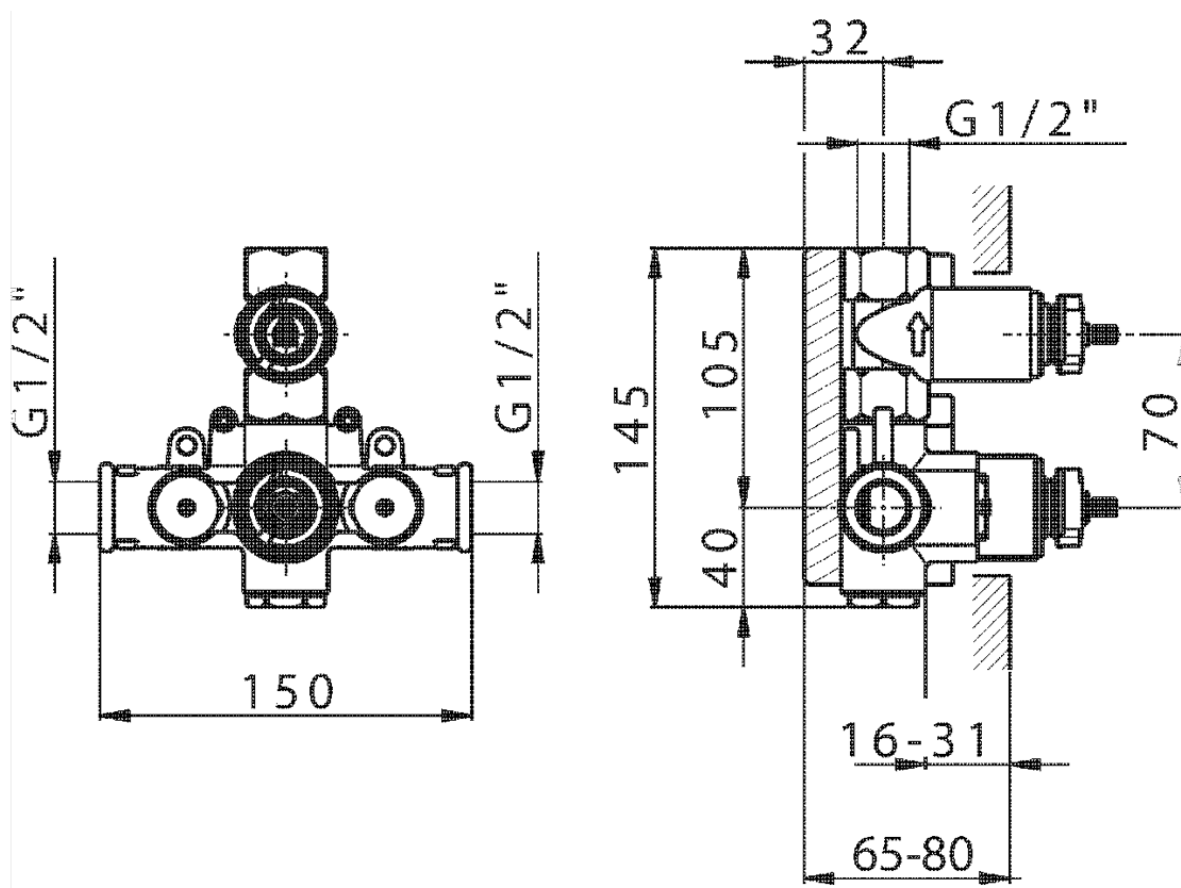

Exposed part for 1-outlet con.thermo.shower valve ARCANA ROYAL_AY007280

AY007280

<https://en.cisal.it/exposed-part-for-1-outlet-con-thermo-shower-valve-arcana-royal-ay007280>

ZA007281

<https://en.cisal.it/1-outlet-concealed-thermostatic-shower-valve-concealed-za007281>