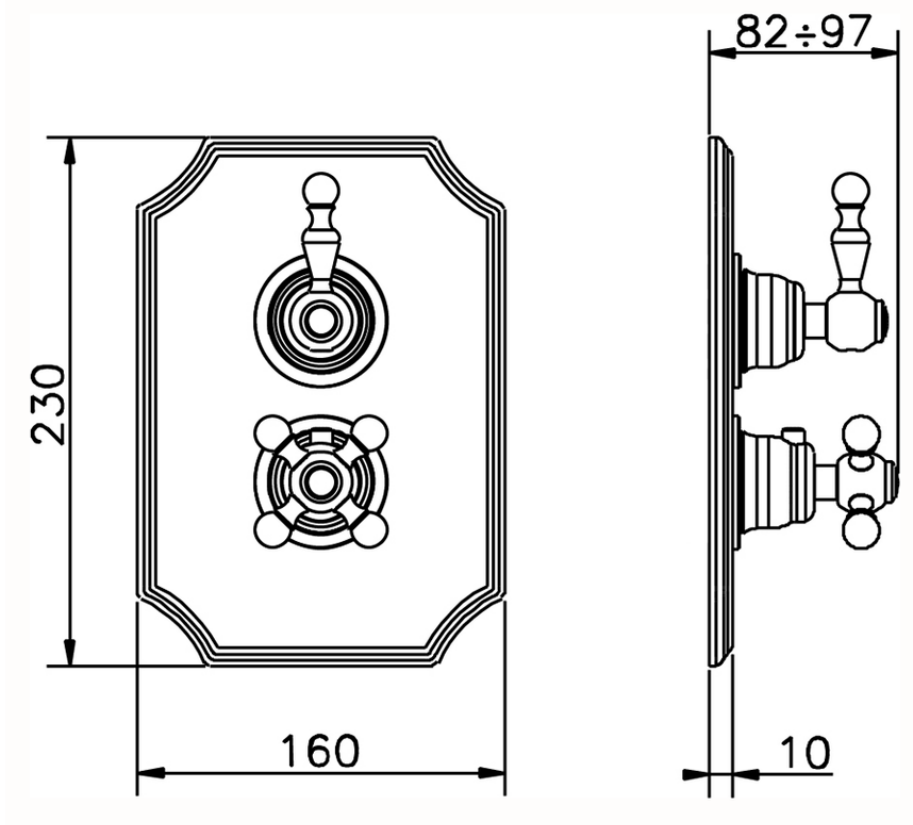

Exposed part for 1-outlet con.thermo.shower valve ARCANA ROYAL_AY007280

AY007280

<https://en.cisal.it/exposed-part-for-1-outlet-con-thermo-shower-valve-arcana-royal-ay007280>

ZA007281

<https://en.cisal.it/1-outlet-concealed-thermostatic-shower-valve-concealed-za007281>