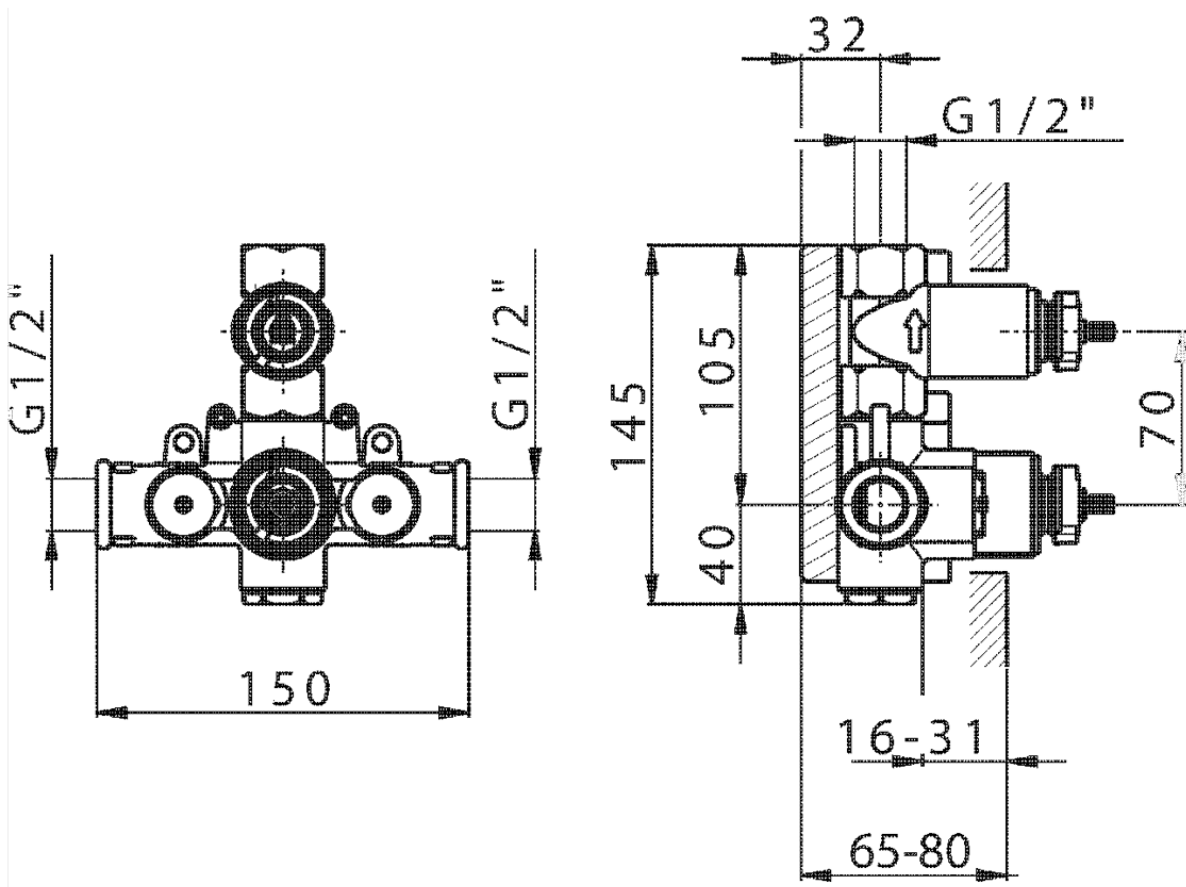

Exposed part for 1-outlet con.thermo.shower valve ARCANA ROYAL_AY007280

AY007280

<https://en.cisal.it/exposed-part-for-1-outlet-con-thermo-shower-valve-arcana-royal-ay007280>

ZA007281

<https://en.cisal.it/1-outlet-concealed-thermostatic-shower-valve-concealed-za007281>