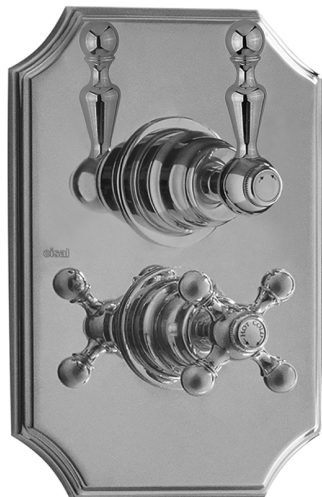

Exposed part for 1-outlet con.thermo.shower valve ARCANA ROYAL_AY007280

MODEL **AY007280**

Exposed part for 1-outlet con.thermo.shower valve, stopvalve, without concealed part, for items ZA007281

AVAILABLE FINISHINGS

-  **21** 21 Chrome
-  **24** 24 Gold
-  **26** 26 Old Copper
-  **27** 27 Old Bronze
-  **2A** 2A Satin Brushed Nickel

CHARACTERISTICS

Installation **Concealed**
 Required concealed parts **ZA007281**

Thermostatic

The Cisal thermostatic is your personal water manager, helping you to handle, control and save water and energy.

1-outlet Concealed thermostatic shower valve CONCEALED_ZA007281

MODEL **ZA007281**

1-outlet Concealed thermostatic shower valve, Stopvalve with 1/2" outlet, without trim kit

AVAILABLE FINISHINGS

 **04** 04 Without finishing

CHARACTERISTICS

Concealed **1**
 Cartridge Spare Parts **24.04A.PP**

8x20 Plus P Thermostatic Valve

Thermostatic

The Cisal thermostatic is your personal water manager, helping you to handle, control and save water and energy.