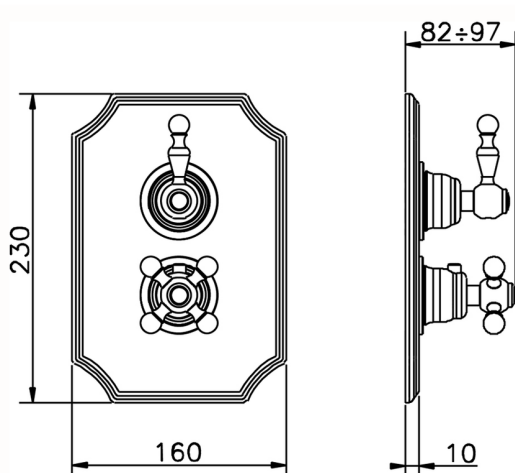

Exposed part for 1-outlet con.thermo.shower valve ARCANA ROYAL_AY007280

MODEL **AY007280**

Exposed part for 1-outlet con.thermo.shower valve, stopvalve, without concealed part, for items ZA007281

AVAILABLE FINISHINGS

-  **21** 21 Chrome
-  **24** 24 Gold
-  **26** 26 Old Copper
-  **27** 27 Old Bronze
-  **2A** 2A Satin Brushed Nickel

CHARACTERISTICS

Installation **Concealed**
 Required concealed parts **ZA007281**

Thermostatic