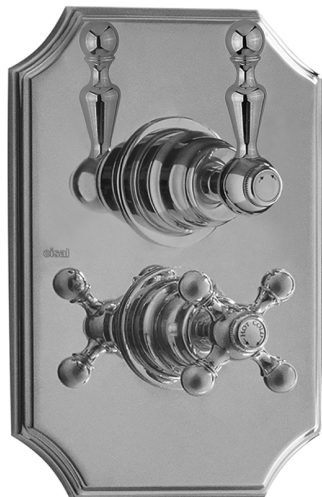

## Exposed part for 1-outlet con.thermo.shower valve ARCANA ROYAL\_AY007280

MODEL **AY007280**

Exposed part for 1-outlet con.thermo.shower valve, stopvalve, without concealed part, for items ZA007281

### AVAILABLE FINISHINGS

-  **21** 21 Chrome
-  **24** 24 Gold
-  **26** 26 Old Copper
-  **27** 27 Old Bronze
-  **2A** 2A Satin Brushed Nickel

### Thermostatic

The Cisal thermostatic is your personal water manager, helping you to handle, control and save water and energy.

## 1-outlet Concealed thermostatic shower valve CONCEALED\_ZA007281

MODEL **ZA007281**

1-outlet Concealed thermostatic shower valve, Stopvalve with 1/2" outlet, without trim kit

AVAILABLE FINISHINGS

CHARACTERISTICS