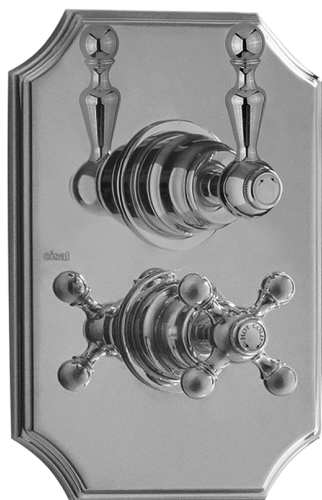

Exposed part for 1-outlet con.thermo.shower valve ARCANA ROYAL_AY007280

MODEL **AY007280**

Exposed part for 1-outlet con.thermo.shower valve, stopvalve, without concealed part, for items ZA007281

AVAILABLE FINISHINGS

-  **21** 21 Chrome
-  **24** 24 Gold
-  **26** 26 Old Copper
-  **27** 27 Old Bronze
-  **2A** 2A Satin Brushed Nickel

CHARACTERISTICS

Installation **Concealed**
 Required concealed parts **ZA007281**

Thermostatic

The Cisal thermostatic is your personal water manager, helping you to handle, control and save water and energy.

1-outlet Concealed thermostatic shower valve CONCEALED_ZA007281

MODEL **ZA007281**

1-outlet Concealed thermostatic shower valve, Stopvalve with 1/2" outlet, without trim kit

AVAILABLE FINISHINGS

CHARACTERISTICS

Concealed **1**
 Cartridge Spare Parts **24.04A.PP**

8x20 Plus P Thermostatic Valve

Thermostatic

The Cisal thermostatic is your personal water manager, helping you to handle, control and save water and energy.