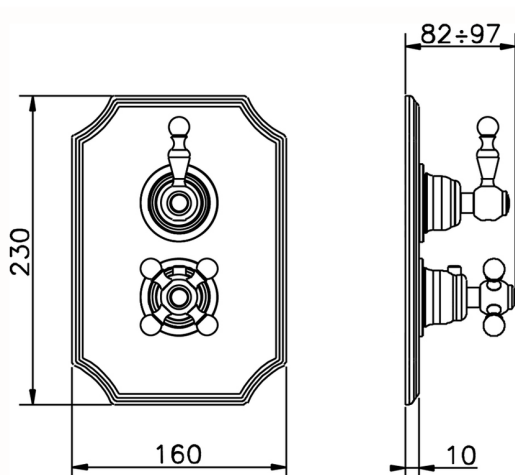

CHARACTERISTICS

Installation **Concealed**
Required concealed parts **ZA007281**

Thermostatic

The Cisal thermostatic is your personal water manager, helping you to handle, control and save water and energy.