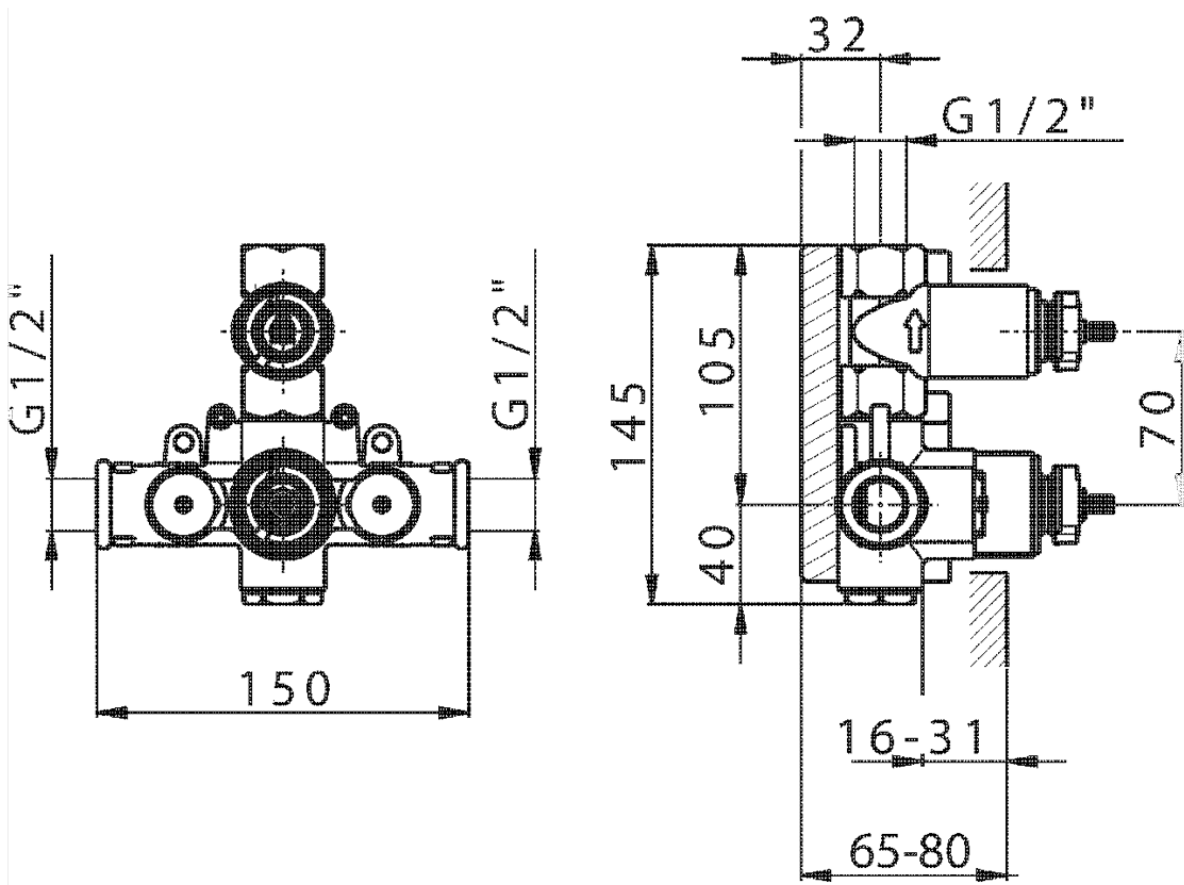

## Exposed part for 1-outlet con.thermo.shower valve ARCANA ROYAL\_AY007280

AY007280

<https://en.cisal.it/exposed-part-for-1-outlet-con-thermo-shower-valve-arcana-royal-ay007280>

ZA007281

<https://en.cisal.it/1-outlet-concealed-thermostatic-shower-valve-concealed-za007281>