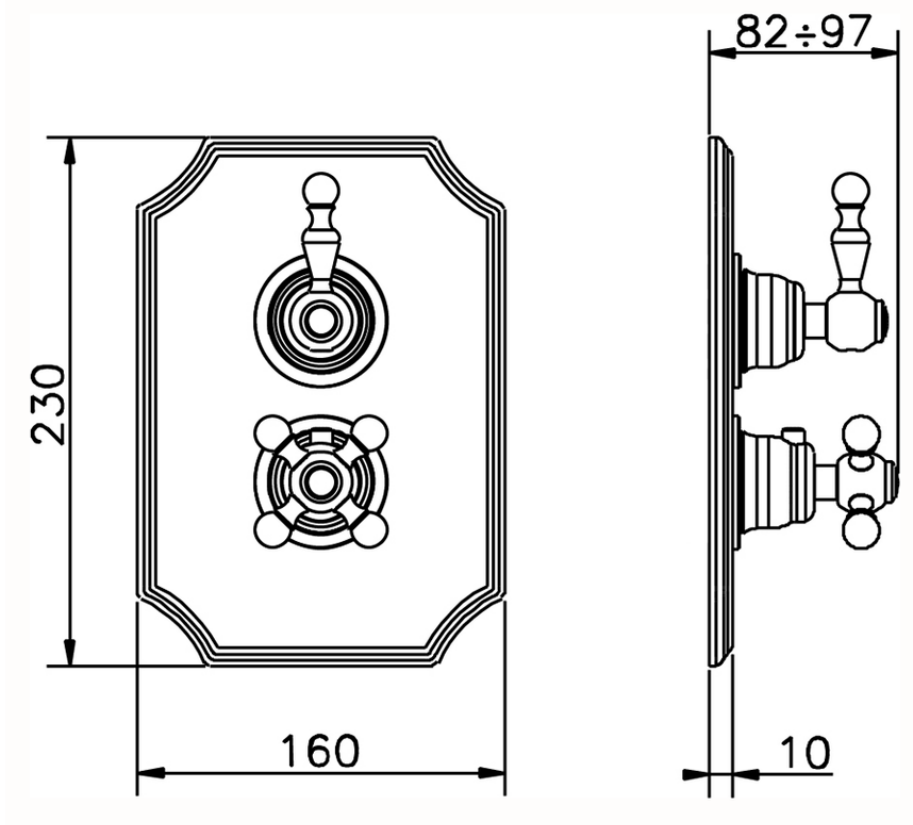

## Exposed part for 1-outlet con.thermo.shower valve ARCANA ROYAL\_AY007280

AY007280

<https://en.cisal.it/exposed-part-for-1-outlet-con-thermo-shower-valve-arcana-royal-ay007280>

ZA007281

<https://en.cisal.it/1-outlet-concealed-thermostatic-shower-valve-concealed-za007281>