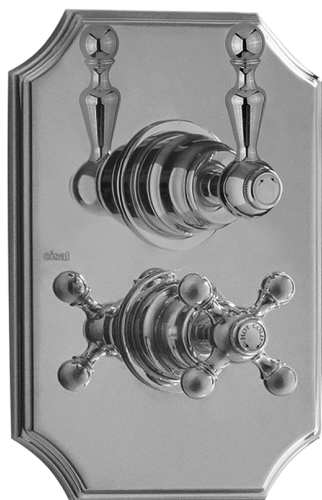

## Exposed part for 1-outlet con.thermo.shower valve ARCANA ROYAL\_AY007280

MODEL **AY007280**

Exposed part for 1-outlet con.thermo.shower valve, stopvalve, without concealed part, for items ZA007281

### AVAILABLE FINISHINGS

-  **21** 21 Chrome
-  **24** 24 Gold
-  **26** 26 Old Copper
-  **27** 27 Old Bronze
-  **2A** 2A Satin Brushed Nickel

### Thermostatic

The Cisal thermostatic is your personal water manager, helping you to handle, control and save water and energy.

## 1-outlet Concealed thermostatic shower valve CONCEALED\_ZA007281

MODEL **ZA007281**

1-outlet Concealed thermostatic shower valve, Stopvalve with 1/2" outlet, without trim kit

AVAILABLE FINISHINGS

CHARACTERISTICS