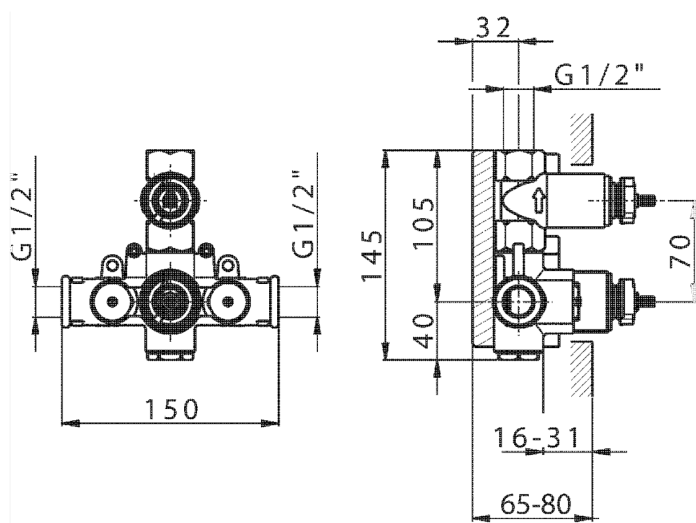

Thermostatic

The Cisal thermostatic is your personal water manager, helping you to handle, control and save water and energy.

2026-06-13