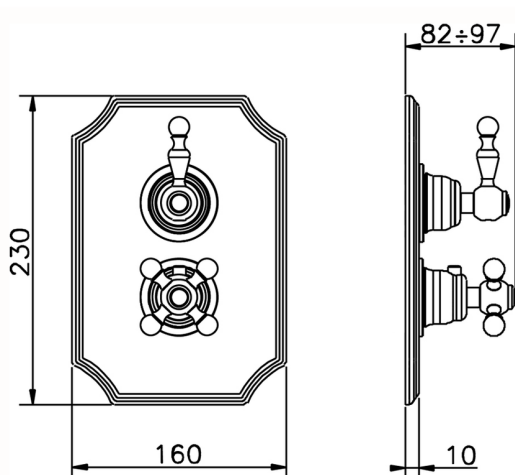

Exposed part for 1-outlet con.thermo.shower valve ARCANA ROYAL_AY007280

MODEL **AY007280**

Exposed part for 1-outlet con.thermo.shower valve, stopvalve, without concealed part, for items ZA007281

AVAILABLE FINISHINGS

-  **21** 21 Chrome
-  **24** 24 Gold
-  **26** 26 Old Copper
-  **27** 27 Old Bronze
-  **2A** 2A Satin Brushed Nickel

CHARACTERISTICS

Installation **Concealed**
 Required concealed parts **ZA007281**

Thermostatic