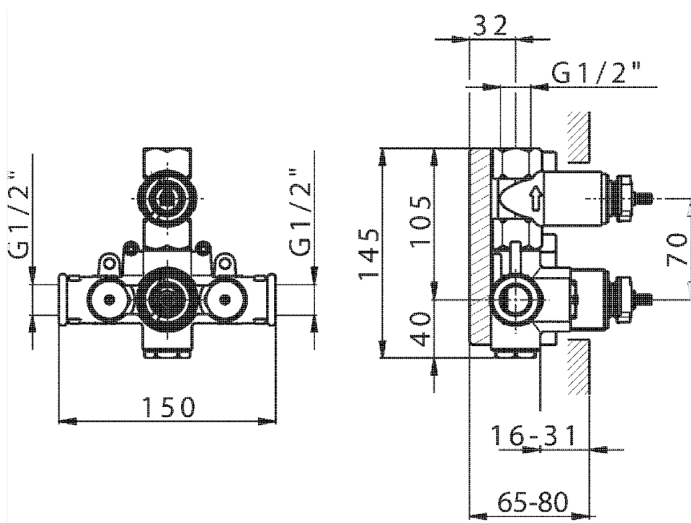

1-outlet Concealed thermostatic shower valve CONCEALED_ZA007281

MODEL **ZA007281**

1-outlet Concealed thermostatic shower valve, Stopvalve with 1/2" outlet, without trim kit

AVAILABLE FINISHINGS

CHARACTERISTICS

Concealed **1**
Cartridge Spare Parts **24.04A.PP**

8x20 Plus P Thermostatic Valve

Thermostatic

The Cisal thermostatic is your personal water manager, helping you to handle, control and save water and energy.

2026-04-05