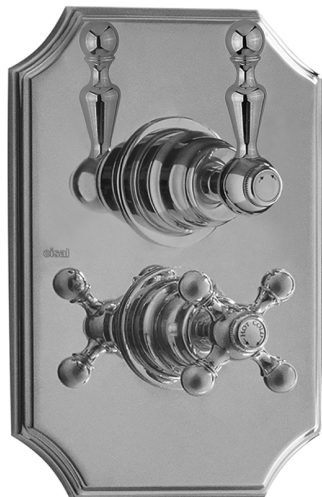

Exposed part for 1-outlet con.thermo.shower valve ARCANA ROYAL_AY007280

MODEL **AY007280**

Exposed part for 1-outlet con.thermo.shower valve, stopvalve, without concealed part, for items ZA007281

AVAILABLE FINISHINGS

-  **21** 21 Chrome
-  **24** 24 Gold
-  **26** 26 Old Copper
-  **27** 27 Old Bronze
-  **2A** 2A Satin Brushed Nickel

CHARACTERISTICS

Installation **Concealed**
 Required concealed parts **ZA007281**

Thermostatic

The Cisal thermostatic is your personal water manager, helping you to handle, control and save water and energy.

1-outlet Concealed thermostatic shower valve CONCEALED_ZA007281

MODEL **ZA007281**

1-outlet Concealed thermostatic shower valve, Stopvalve with 1/2" outlet, without trim kit

AVAILABLE FINISHINGS

CHARACTERISTICS

Concealed **1**
 Cartridge Spare Parts **24.04A.PP**
8x20 Plus P Thermostatic Valve

Thermostatic

The Cisal thermostatic is your personal water manager, helping you to handle, control and save water and energy.