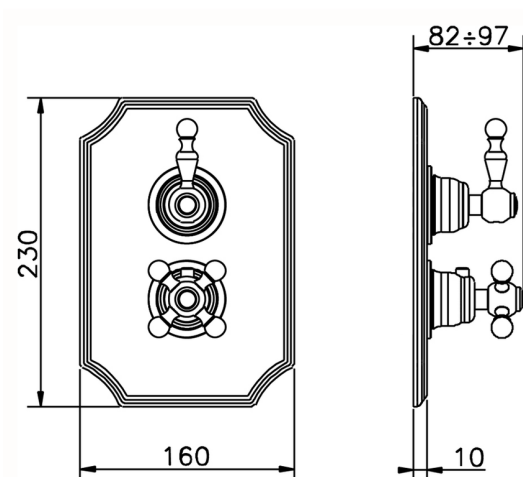

CHARACTERISTICS

Installation **Concealed**
Required concealed parts **ZA007281**

Thermostatic

The Cisal thermostatic is your personal water manager, helping you to handle, control and save water and energy.