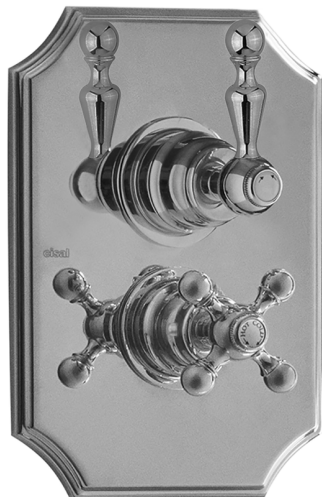

Exposed part for 1-outlet con.thermo.shower valve ARCANA ROYAL_AY007280

MODEL **AY007280**

Exposed part for 1-outlet con.thermo.shower valve, stopvalve, without concealed part, for items ZA007281

AVAILABLE FINISHINGS

-  **21** 21 Chrome
-  **24** 24 Gold
-  **26** 26 Old Copper
-  **27** 27 Old Bronze
-  **2A** 2A Satin Brushed Nickel

CHARACTERISTICS

Installation **Concealed**
 Required concealed parts **ZA007281**

Thermostatic

The Cisal thermostatic is your personal water manager, helping you to handle, control and save water and energy.

1-outlet Concealed thermostatic shower valve CONCEALED_ZA007281

MODEL **ZA007281**

1-outlet Concealed thermostatic shower valve, Stopvalve with 1/2" outlet, without trim kit

AVAILABLE FINISHINGS

CHARACTERISTICS

Concealed **1**
 Cartridge Spare Parts **24.04A.PP**

8x20 Plus P Thermostatic Valve

Thermostatic

The Cisal thermostatic is your personal water manager, helping you to handle, control and save water and energy.