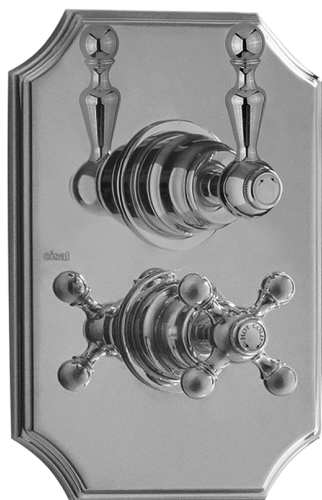

Exposed part for 1-outlet con.thermo.shower valve ARCANA ROYAL_AY007280

MODEL **AY007280**

Exposed part for 1-outlet con.thermo.shower valve, stopvalve, without concealed part, for items ZA007281

AVAILABLE FINISHINGS

-  **21** 21 Chrome
-  **24** 24 Gold
-  **26** 26 Old Copper
-  **27** 27 Old Bronze
-  **2A** 2A Satin Brushed Nickel

CHARACTERISTICS

Installation **Concealed**
 Required concealed parts **ZA007281**

Thermostatic

The Cisal thermostatic is your personal water manager, helping you to handle, control and save water and energy.

1-outlet Concealed thermostatic shower valve CONCEALED_ZA007281

MODEL **ZA007281**

1-outlet Concealed thermostatic shower valve, Stopvalve with 1/2" outlet, without trim kit

AVAILABLE FINISHINGS

 **04** 04 Without finishing

CHARACTERISTICS

Concealed **1**
Cartridge Spare Parts **24.04A.PP**

8x20 Plus P Thermostatic Valve

Thermostatic

The Cisal thermostatic is your personal water manager, helping you to handle, control and save water and energy.