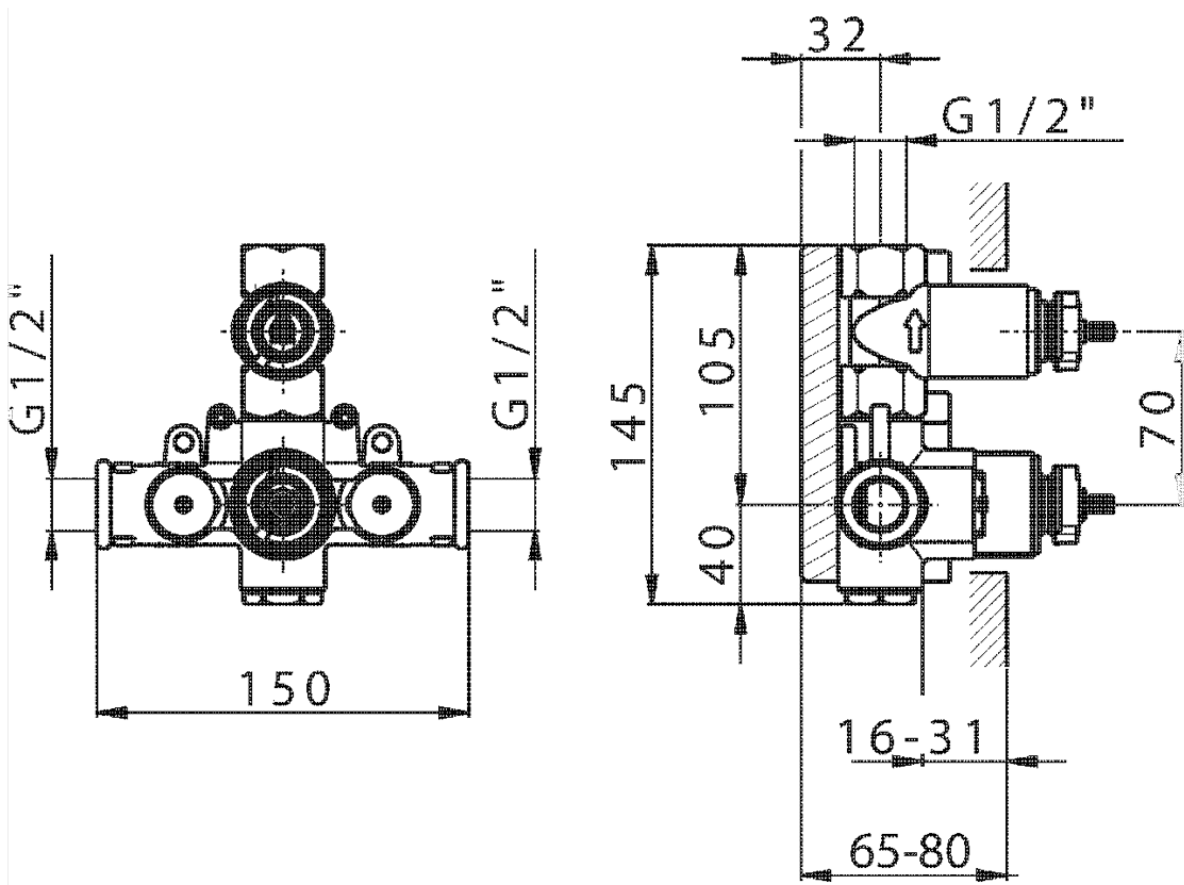

Exposed part for 1-outlet con.thermo.shower valve ARCANA ROYAL_AY007280

AY007280

<https://en.cisal.it/exposed-part-for-1-outlet-con-thermo-shower-valve-arcana-royal-ay007280>

ZA007281

<https://en.cisal.it/1-outlet-concealed-thermostatic-shower-valve-concealed-za007281>