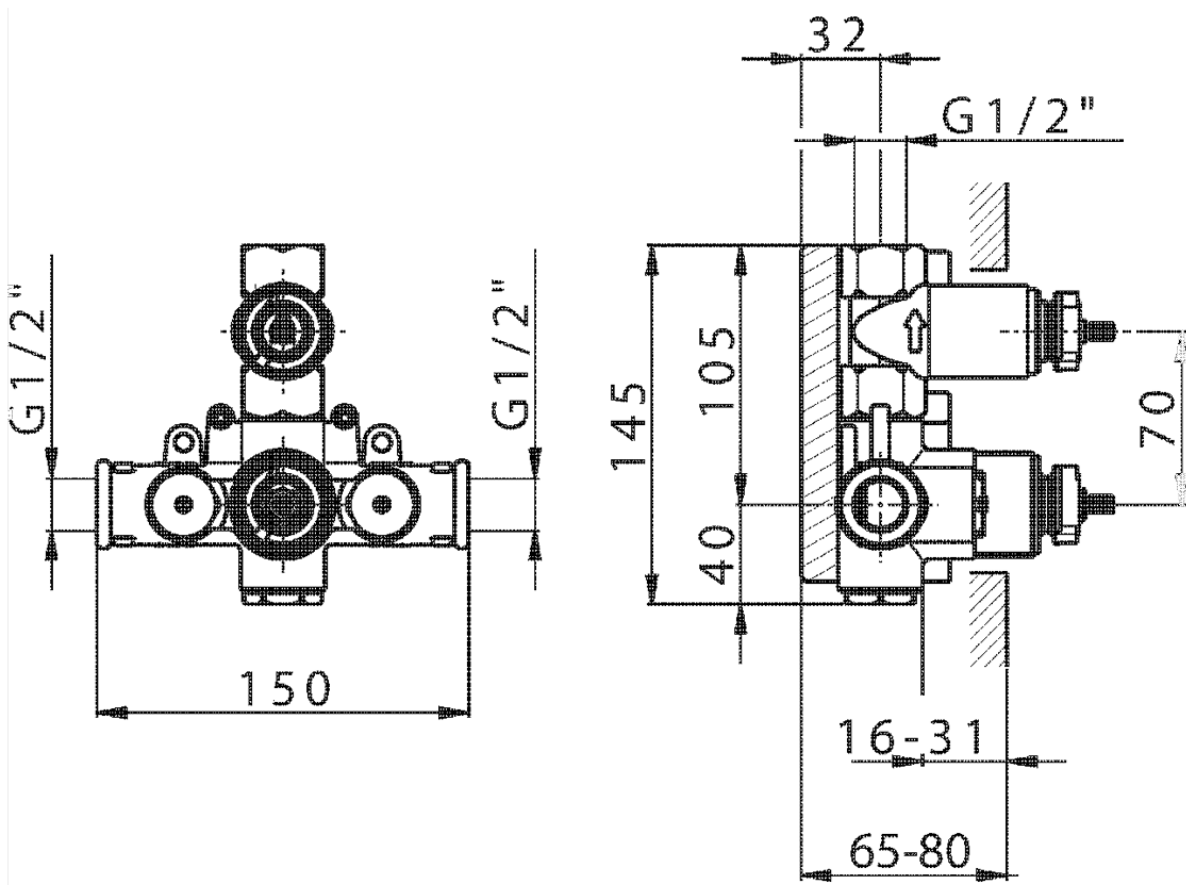

Exposed part for 1-outlet con.thermo.shower valve ARCANA ROYAL_AY007280

AY007280

<https://en.cisal.it/exposed-part-for-1-outlet-con-thermo-shower-valve-arcana-royal-ay007280>

ZA007281

<https://en.cisal.it/1-outlet-concealed-thermostatic-shower-valve-concealed-za007281>