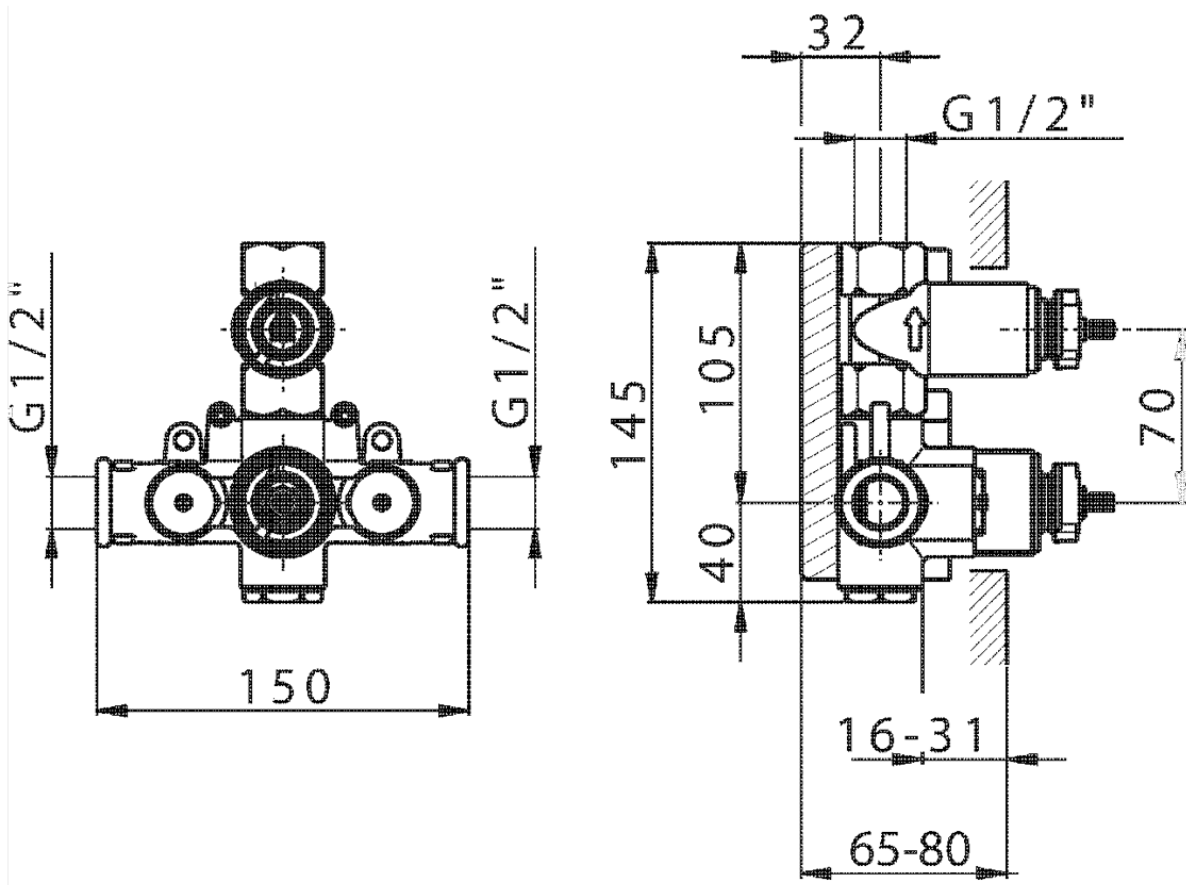

Exposed part for 1-outlet con.thermo.shower valve ARCANA ROYAL_AY007280

AY007280

<https://en.cisal.it/exposed-part-for-1-outlet-con-thermo-shower-valve-arcana-royal-ay007280>

ZA007281

<https://en.cisal.it/1-outlet-concealed-thermostatic-shower-valve-concealed-za007281>