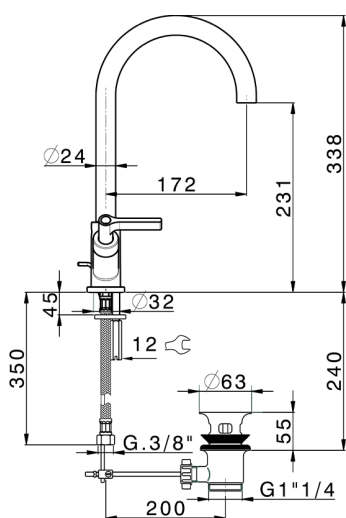

Washbasin mixer GRACE_GL000520

MODEL **GL000520**

Washbasin mixer, with automatic 1"1/4 automatic pop-up waste, G.3/8" stainless steel flexible hoses

AVAILABLE FINISHINGS

- 
21 21 Chrome
- 
2F 2F Brushed Nickel
- 
2W 2W Brushed Gold
- 
5H 5H Dark Brass Brushed
- 
5L 5L Brushed Black Titanium
- 
6T 6T Chrome/Matt Black