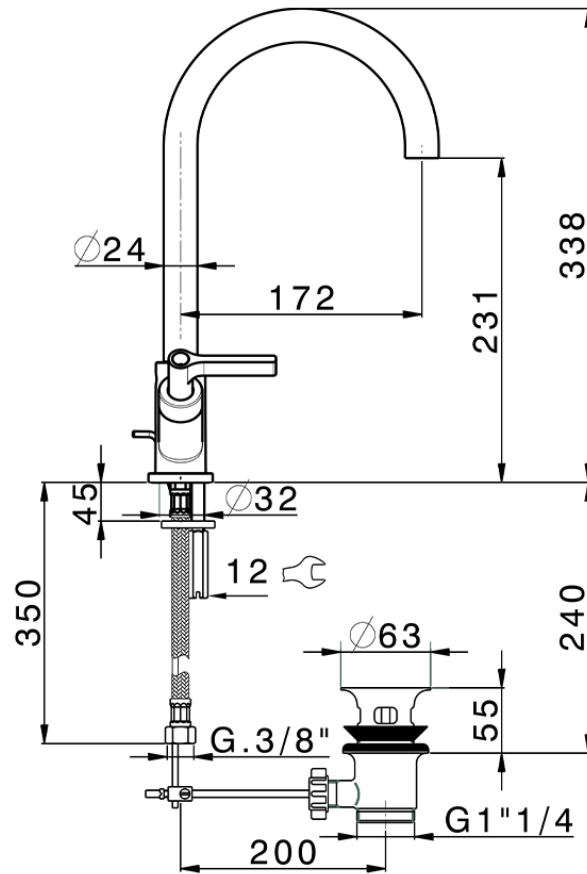

Washbasin mixer GRACE_GL000520

GL000520

<https://en.cisal.it/washbasin-mixer-grace-gl000520>

2026-05-20