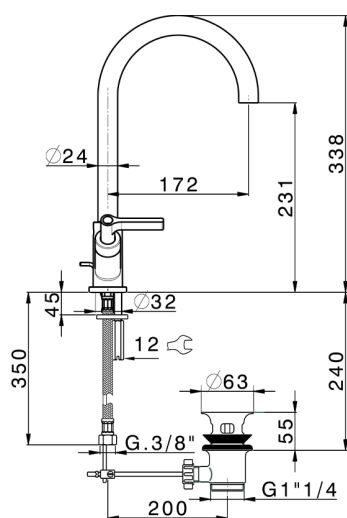

Washbasin mixer GRACE_GL000520

MODEL **GL000520**

Washbasin mixer, with automatic 1"1/4 automatic pop-up waste, G.3/8" stainless steel flexible hoses

AVAILABLE FINISHINGS

-  **21** 21 Chrome
-  **2F** 2F Brushed Nickel
-  **2W** 2W Brushed Gold
-  **5H** 5H Dark Brass Brushed
-  **5L** 5L Brushed Black Titanium
-  **6T** 6T Chrome/Matt Black