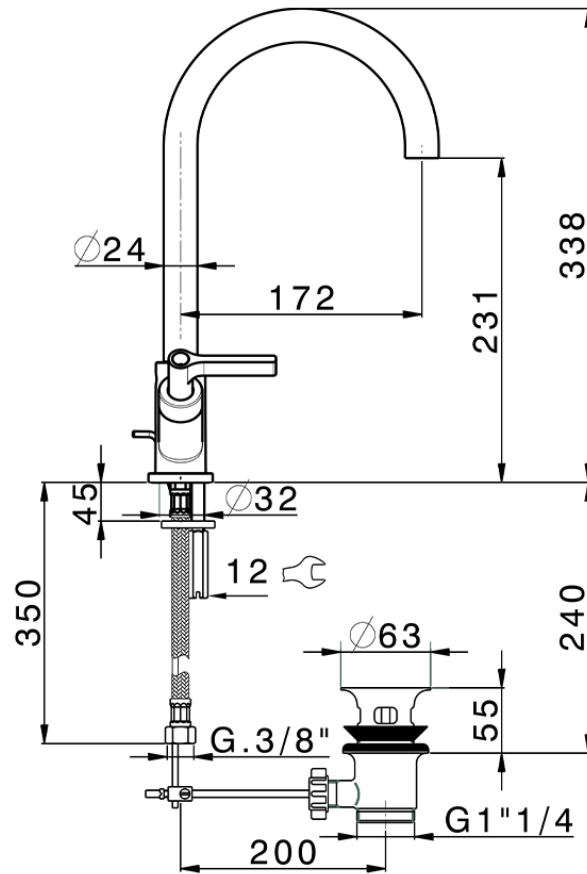

**Washbasin mixer GRACE\_GL000520**

GL000520

<https://en.cisal.it/washbasin-mixer-grace-gl000520>

2026-04-30