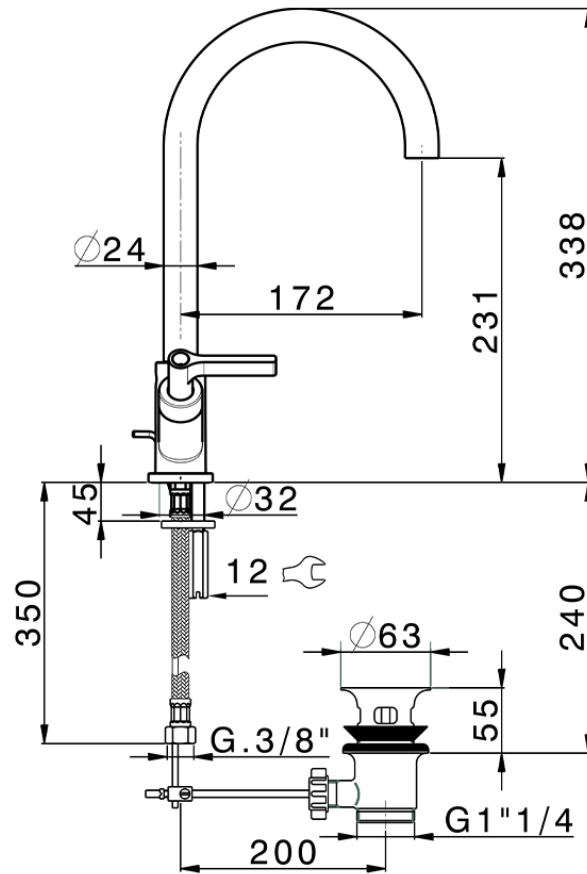

Washbasin mixer GRACE_GL000520

GL000520

<https://en.cisal.it/washbasin-mixer-grace-gl000520>

2026-06-10