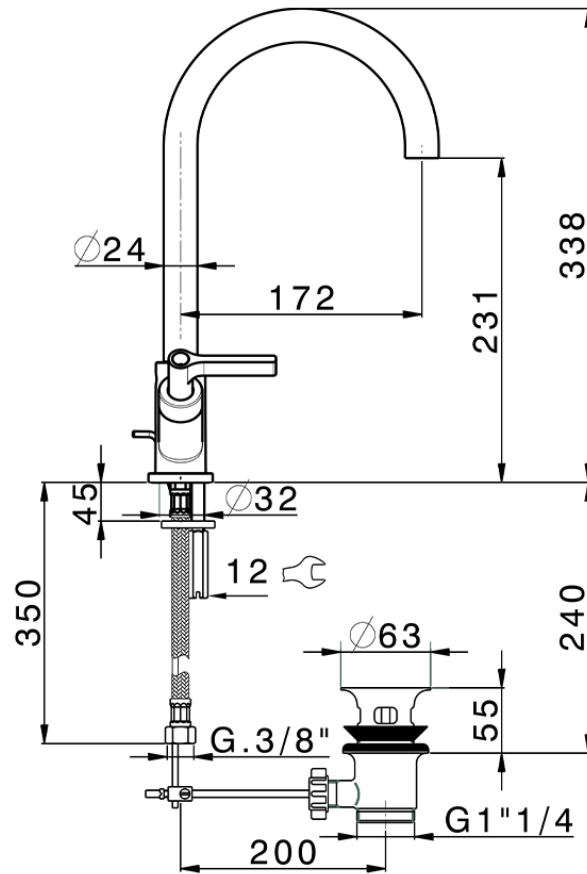

Washbasin mixer GRACE_GL000520

GL000520

<https://en.cisal.it/washbasin-mixer-grace-gl000520>

2026-04-09