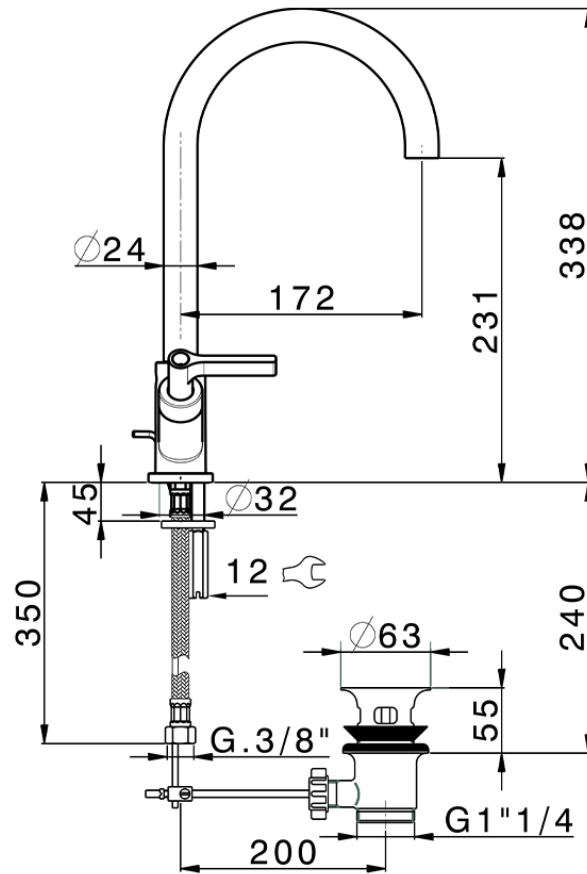

**Washbasin mixer GRACE\_GL000520**

GL000520

<https://en.cisal.it/washbasin-mixer-grace-gl000520>

2026-06-13