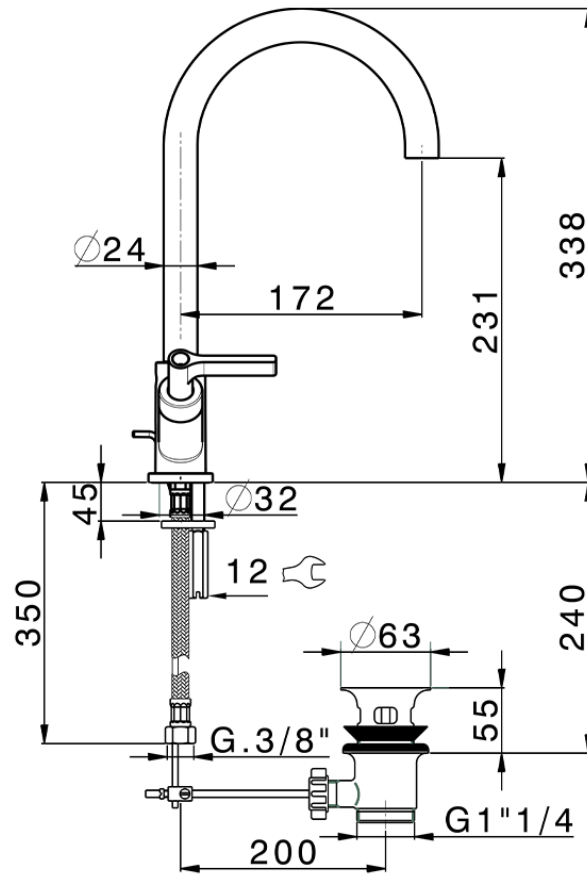

Washbasin mixer GRACE_GL000520

GL000520

<https://en.cisal.it/washbasin-mixer-grace-gl000520>

2026-04-29