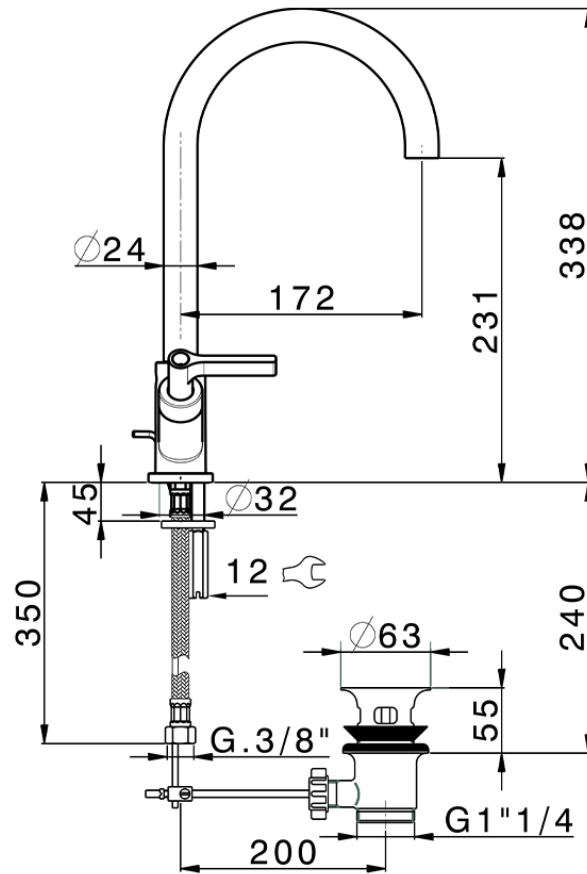

Washbasin mixer GRACE_GL000520

GL000520

<https://en.cisal.it/washbasin-mixer-grace-gl000520>

2026-06-14