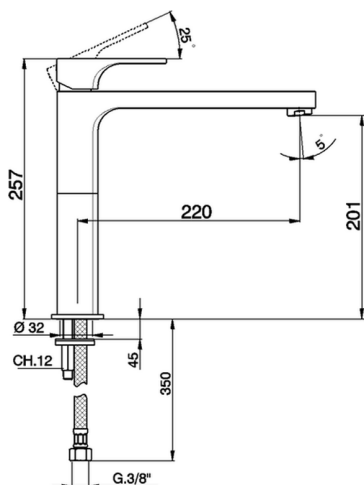

Single lever sink mixer KITCHEN_CU000580

MODEL **CU000580**

Single lever sink mixer, G.3/8" stainless steel flexible hoses

AVAILABLE FINISHINGS

-  **21** 21 Chrome
-  **2B** 2B Polished Nickel
-  **2F** 2F Brushed Nickel
-  **40** 40 Matt Black

CHARACTERISTICS

Cartridge Spare Parts **ZZ94240000**

25 mm Cartridge

2024-12-22