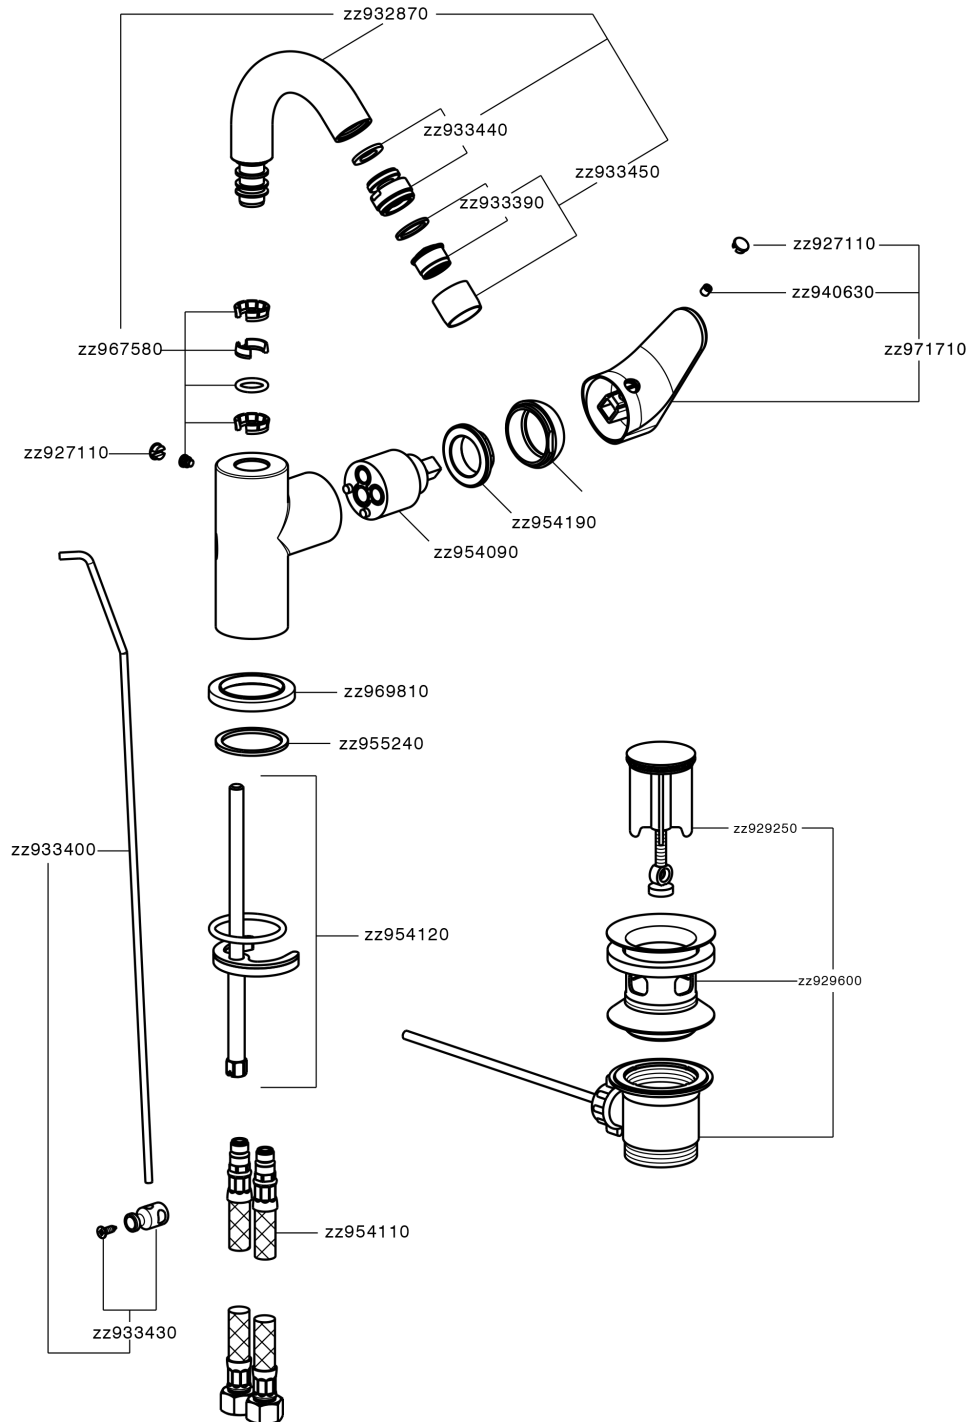

Single lever bidet mixer EnergySave ALMA_A3002555

MODEL **A3002555**

Single lever bidet mixer EnergySave, swivel spout, with 1"1/4 automatic pop-up waste, G.3/8" stainless steel flexible hose

AVAILABLE FINISHINGS

-  **21** 21 Chrome
-  **2F** 2F Brushed Nickel
-  **40** 40 Matt Black

CHARACTERISTICS

Cartridge Spare Parts **ZZ95409000**

35 mm Cartridge

EcoStop

EcoStop feature limits water flow to approximately 50% of maximum output with one point of resistance on setting. Push slightly past the middle stop only when full water output is required. This will save water up to 50%.

EnergySave

Thanks to the EnergySave device, only cold water will be drawn if the lever is operated in the central position, so that the water heater will not be engaged and no hot water wasted, leading to considerable savings in energy and costs. The temperature can be adjusted by rotating the lever to the left, until the desired temperature is reached.

Single lever bidet mixer EnergySave ALMA_A3002555

A3002555

<https://en.cisal.it/single-lever-bidet-mixer-energysave-alma-a3002555>

2026-06-14