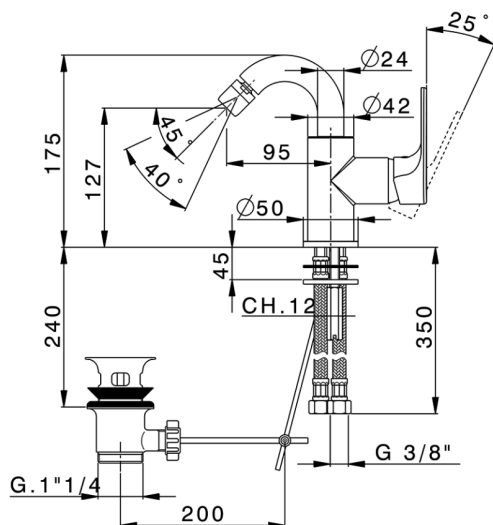

Single lever bidet mixer EnergySave ALMA_A3002555

MODEL **A3002555**

Single lever bidet mixer EnergySave, swivel spout, with 1"1/4 automatic pop-up waste, G.3/8" stainless steel flexible hose

AVAILABLE FINISHINGS

-  **21** 21 Chrome
-  **2F** 2F Brushed Nickel
-  **40** 40 Matt Black

CHARACTERISTICS

Cartridge Spare Parts **ZZ95409000**

35 mm Cartridge

EcoStop

EcoStop feature limits water flow to approximately 50% of maximum output with one point of resistance on setting. Push slightly past the middle stop only when full water output is required. This will save water up to 50%.

EnergySave

Thanks to the EnergySave device, only cold water will be drawn if the lever is operated in the central position, so that the water heater will not be engaged and no hot water wasted, leading to considerable savings in energy and costs. The temperature can be adjusted by rotating the lever to the left, until the desired temperature is reached.

Single lever bidet mixer EnergySave ALMA_A3002555

A3002555

<https://en.cisal.it/single-lever-bidet-mixer-energysave-alma-a3002555>

2026-06-14