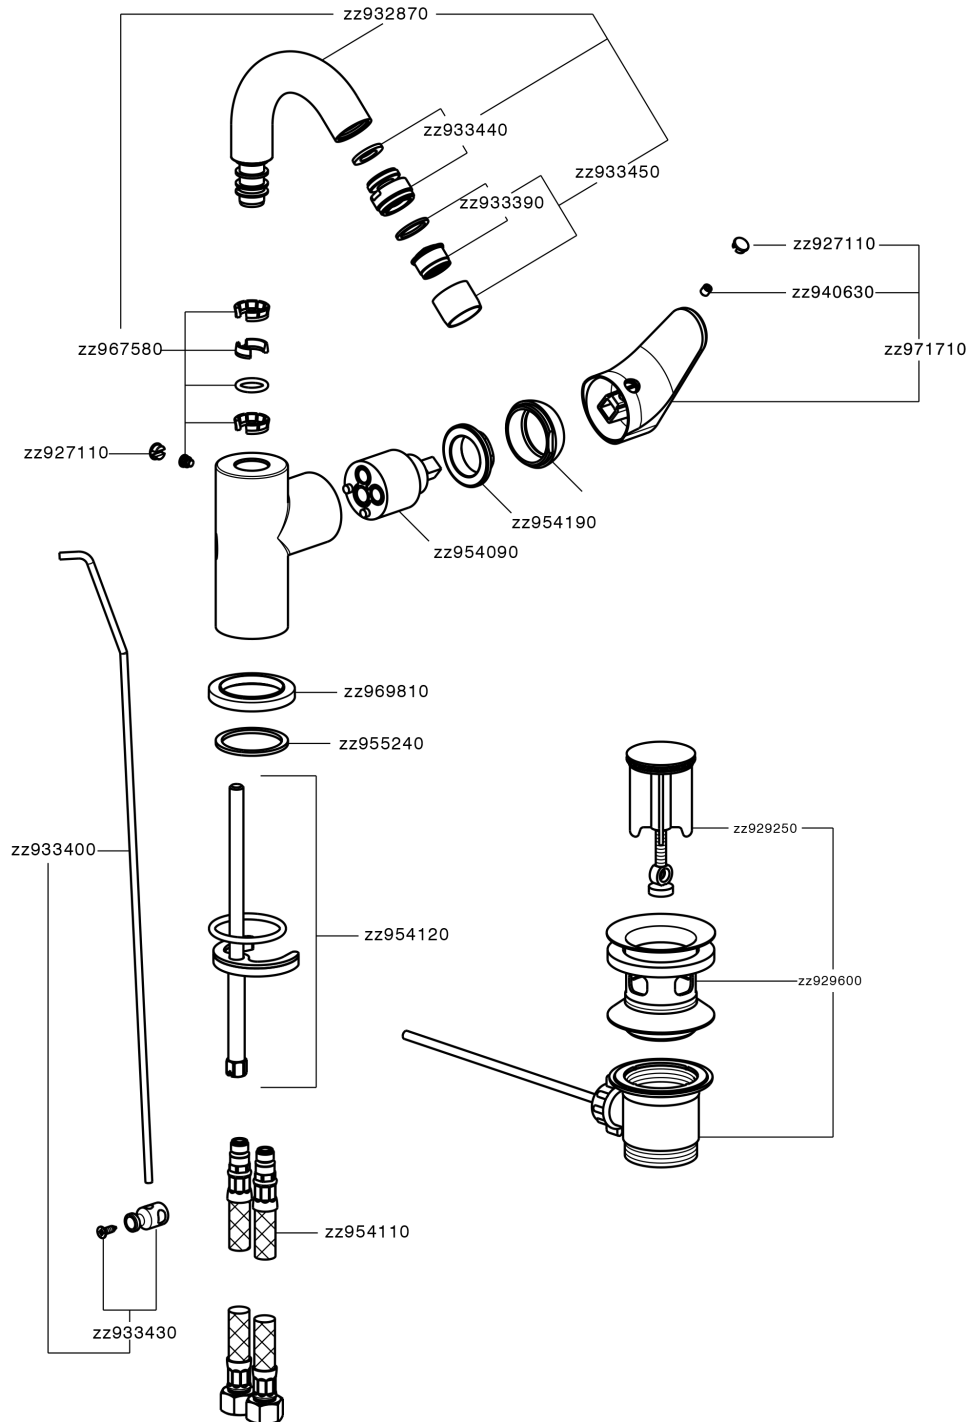

Single lever bidet mixer EnergySave ALMA_A3002555

MODEL **A3002555**

Single lever bidet mixer EnergySave, swivel spout, with 1"1/4 automatic pop-up waste, G.3/8" stainless steel flexible hose

AVAILABLE FINISHINGS

-  **21** 21 Chrome
-  **2F** 2F Brushed Nickel
-  **40** 40 Matt Black

CHARACTERISTICS

Cartridge Spare Parts **ZZ95409000**

35 mm Cartridge

EcoStop

EcoStop feature limits water flow to approximately 50% of maximum output with one point of resistance on setting. Push slightly past the middle stop only when full water output is required. This will save water up to 50%.

EnergySave

Thanks to the EnergySave device, only cold water will be drawn if the lever is operated in the central position, so that the water heater will not be engaged and no hot water wasted, leading to considerable savings in energy and costs. The temperature can be adjusted by rotating the lever to the left, until the desired temperature is reached.

Single lever bidet mixer EnergySave ALMA_A3002555

A3002555

<https://en.cisal.it/single-lever-bidet-mixer-energysave-alma-a3002555>

2026-04-30