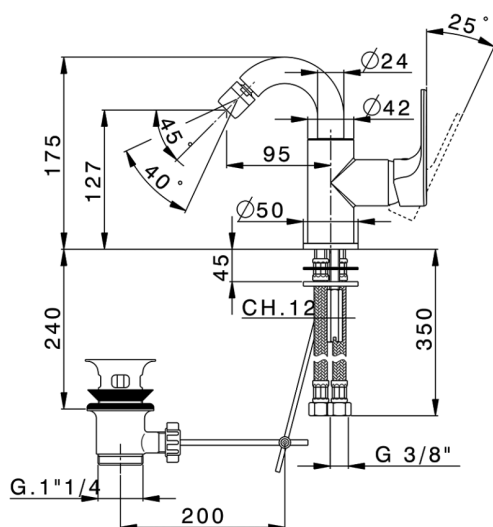

Single lever bidet mixer EnergySave ALMA_A3002555

MODEL **A3002555**

Single lever bidet mixer EnergySave, swivel spout, with 1"1/4 automatic pop-up waste, G.3/8" stainless steel flexible hose

AVAILABLE FINISHINGS

-  **21** 21 Chrome
-  **2F** 2F Brushed Nickel
-  **40** 40 Matt Black

CHARACTERISTICS

Cartridge Spare Parts **ZZ95409000**

35 mm Cartridge

EcoStop

EcoStop feature limits water flow to approximately 50% of maximum output with one point of resistance on setting. Push slightly past the middle stop only when full water output is required. This will save water up to 50%.

EnergySave

Thanks to the EnergySave device, only cold water will be drawn if the lever is operated in the central position, so that the water heater will not be engaged and no hot water wasted, leading to considerable savings in energy and costs. The temperature can be adjusted by rotating the lever to the left, until the desired temperature is reached.

Single lever bidet mixer EnergySave ALMA_A3002555

A3002555

<https://en.cisal.it/single-lever-bidet-mixer-energysave-alma-a3002555>

2026-04-09