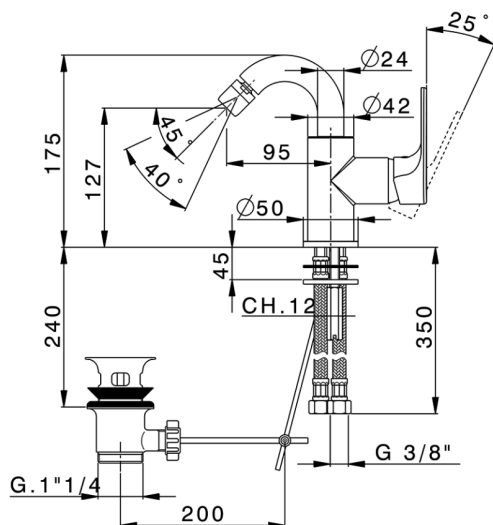

Single lever bidet mixer EnergySave ALMA_A3002555

MODEL **A3002555**

Single lever bidet mixer EnergySave, swivel spout, with 1"1/4 automatic pop-up waste, G.3/8" stainless steel flexible hose

AVAILABLE FINISHINGS

-  **21** 21 Chrome
-  **2F** 2F Brushed Nickel
-  **40** 40 Matt Black

CHARACTERISTICS

Cartridge Spare Parts **ZZ95409000**

35 mm Cartridge

EcoStop

EcoStop feature limits water flow to approximately 50% of maximum output with one point of resistance on setting. Push slightly past the middle stop only when full water output is required. This will save water up to 50%.

EnergySave

Thanks to the EnergySave device, only cold water will be drawn if the lever is operated in the central position, so that the water heater will not be engaged and no hot water wasted, leading to considerable savings in energy and costs. The temperature can be adjusted by rotating the lever to the left, until the desired temperature is reached.

Single lever bidet mixer EnergySave ALMA_A3002555

A3002555

<https://en.cisal.it/single-lever-bidet-mixer-energysave-alma-a3002555>

2026-04-30