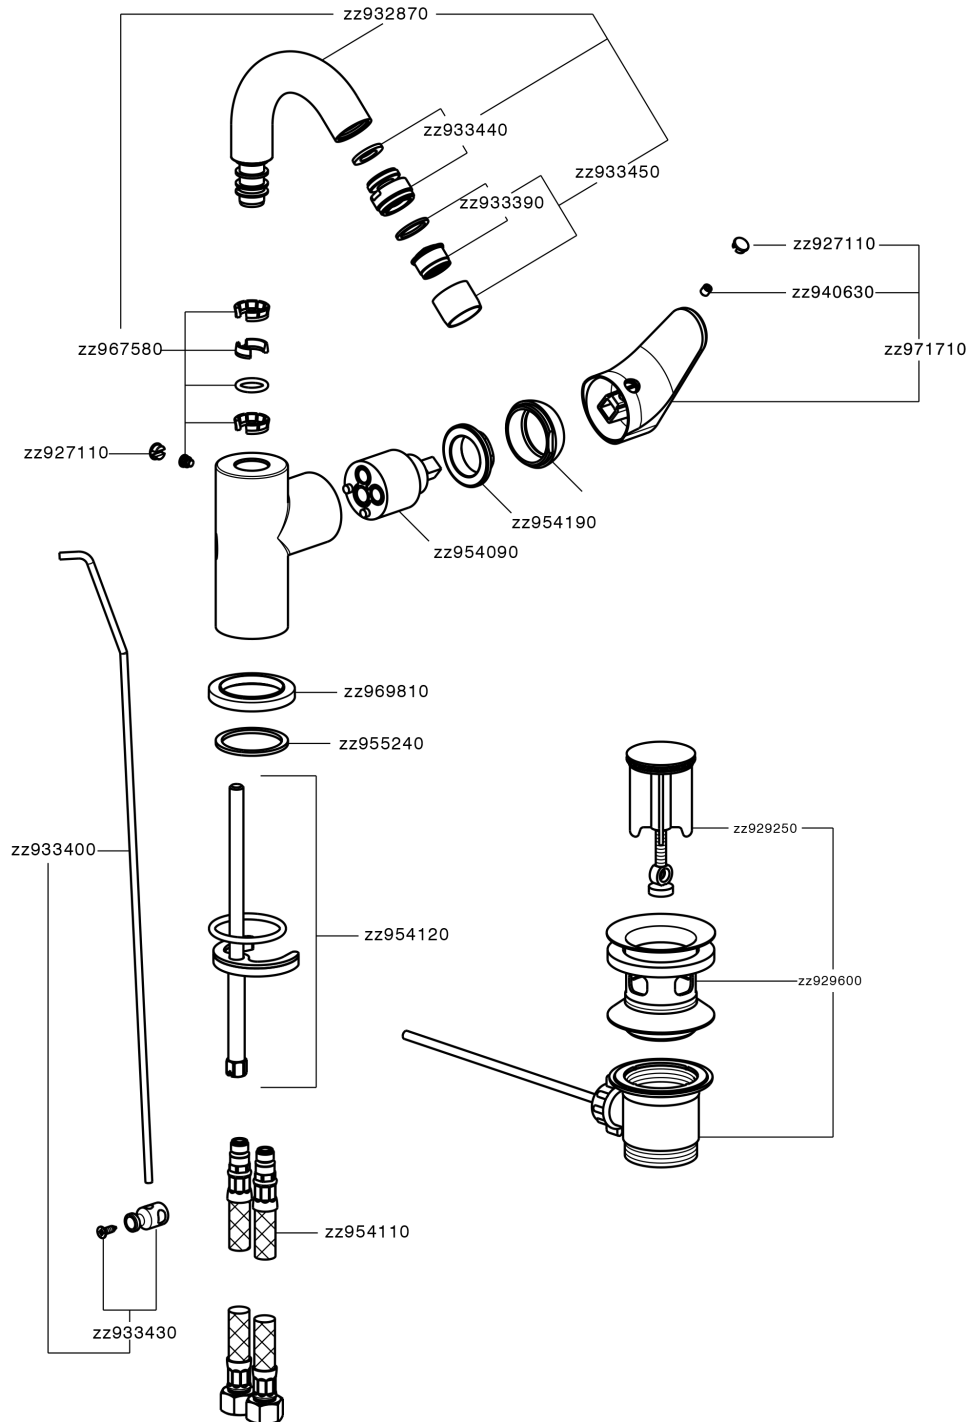

Single lever bidet mixer EnergySave ALMA_A3002555

MODEL **A3002555**

Single lever bidet mixer EnergySave, swivel spout, with 1"1/4 automatic pop-up waste, G.3/8" stainless steel flexible hose

AVAILABLE FINISHINGS

-  **21** 21 Chrome
-  **2F** 2F Brushed Nickel
-  **40** 40 Matt Black

CHARACTERISTICS

Cartridge Spare Parts **ZZ95409000**

35 mm Cartridge

EcoStop

EcoStop feature limits water flow to approximately 50% of maximum output with one point of resistance on setting. Push slightly past the middle stop only when full water output is required. This will save water up to 50%.

EnergySave

Thanks to the EnergySave device, only cold water will be drawn if the lever is operated in the central position, so that the water heater will not be engaged and no hot water wasted, leading to considerable savings in energy and costs. The temperature can be adjusted by rotating the lever to the left, until the desired temperature is reached.

Single lever bidet mixer EnergySave ALMA_A3002555

A3002555

<https://en.cisal.it/single-lever-bidet-mixer-energysave-alma-a3002555>

2026-04-09