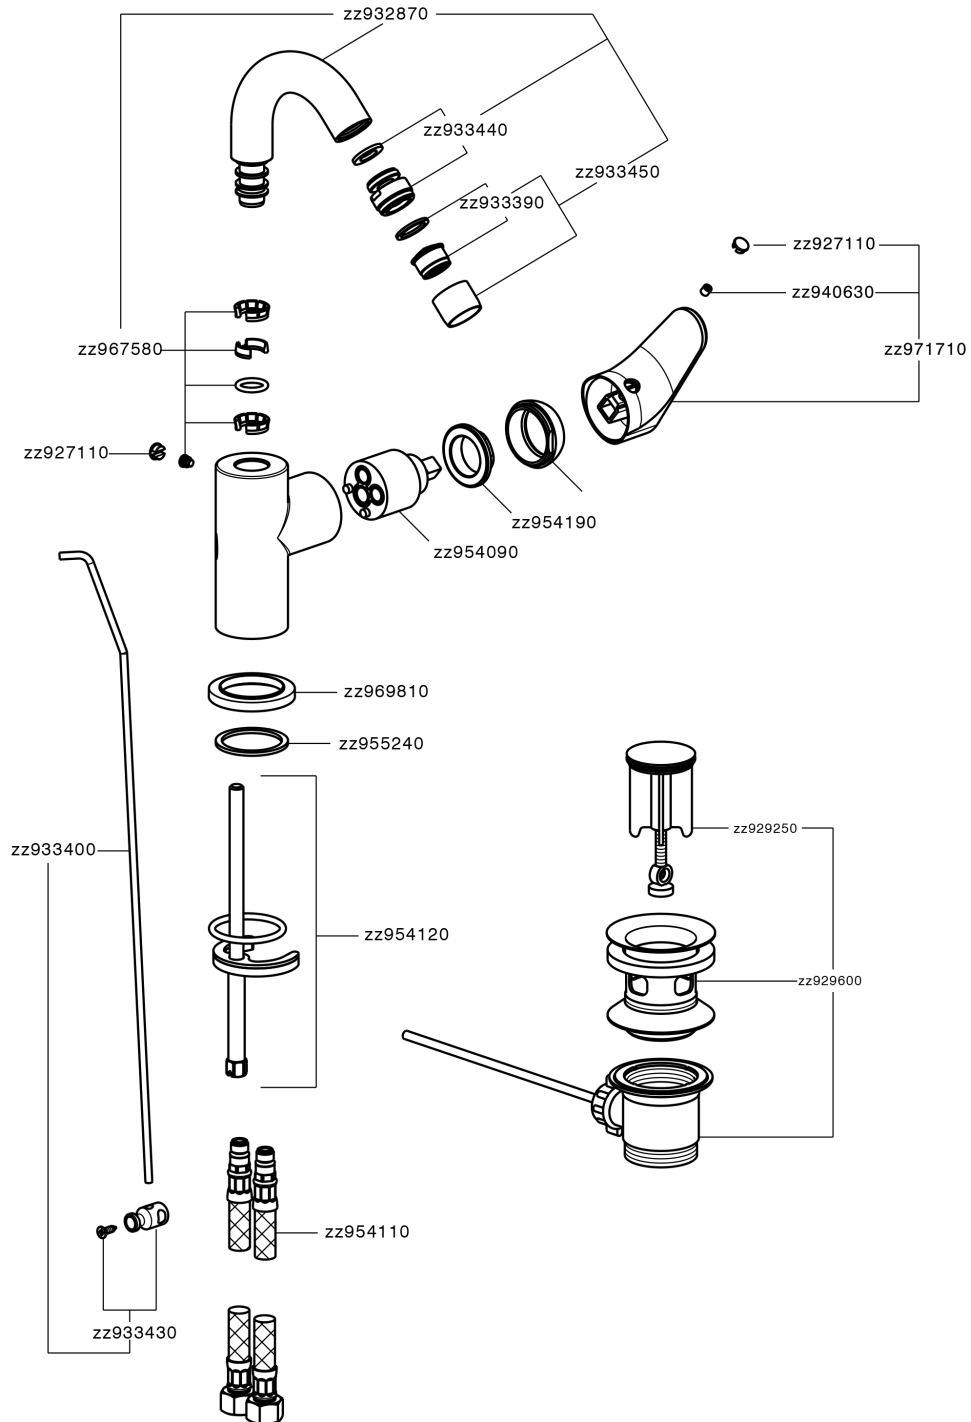

## Single lever bidet mixer EnergySave ALMA\_A3002555

A3002555

<https://en.cisal.it/single-lever-bidet-mixer-energysave-alma-a3002555>

2026-04-30