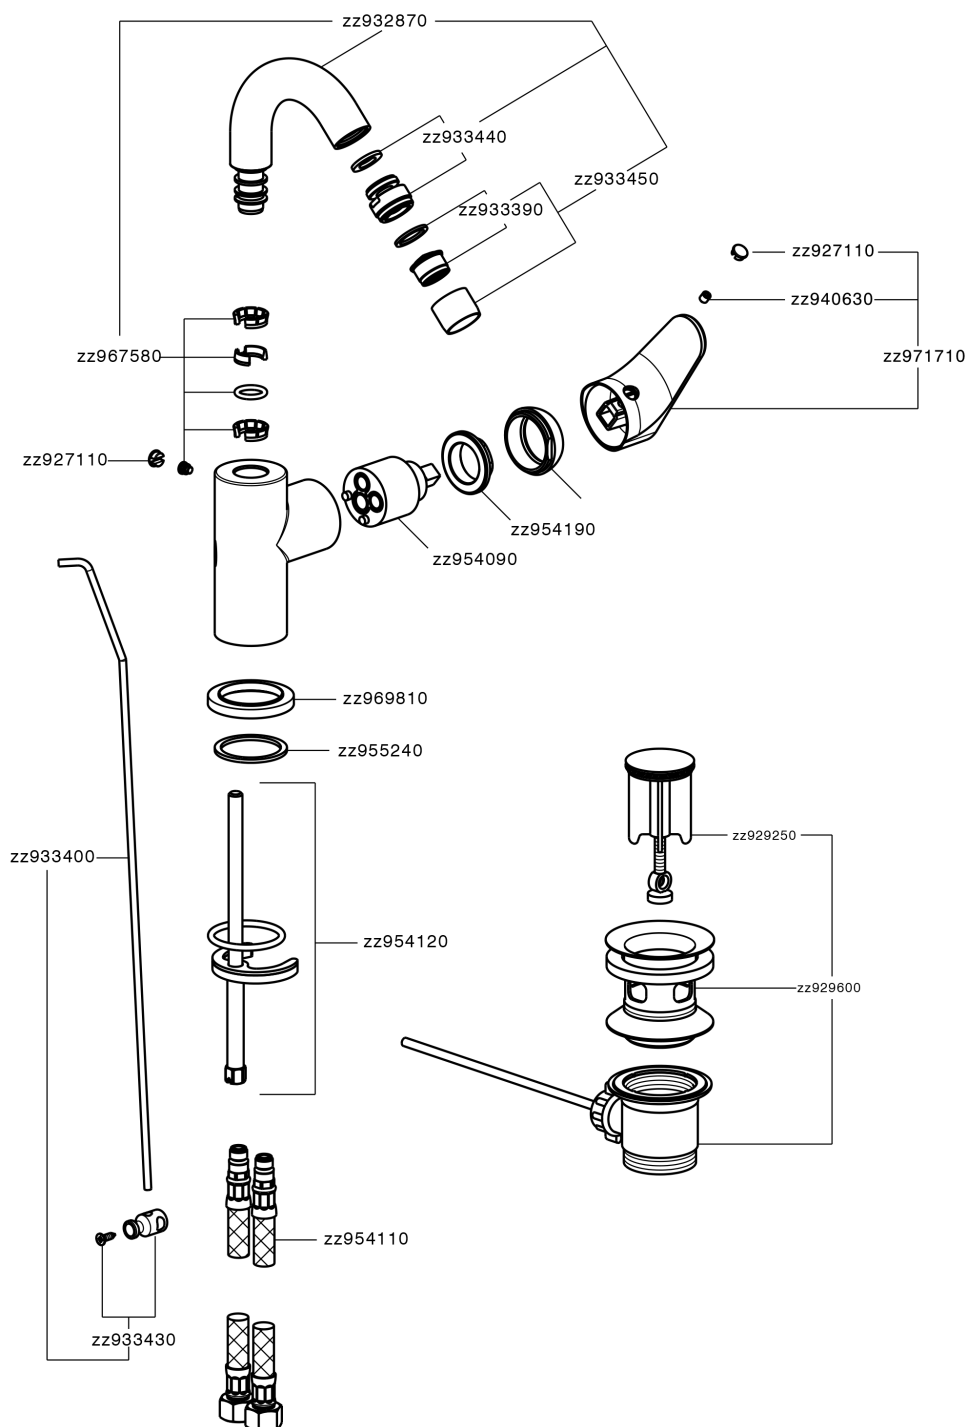

Single lever bidet mixer EnergySave ALMA_A3002555

A3002555

<https://en.cisal.it/single-lever-bidet-mixer-energysave-alma-a3002555>

2026-04-09