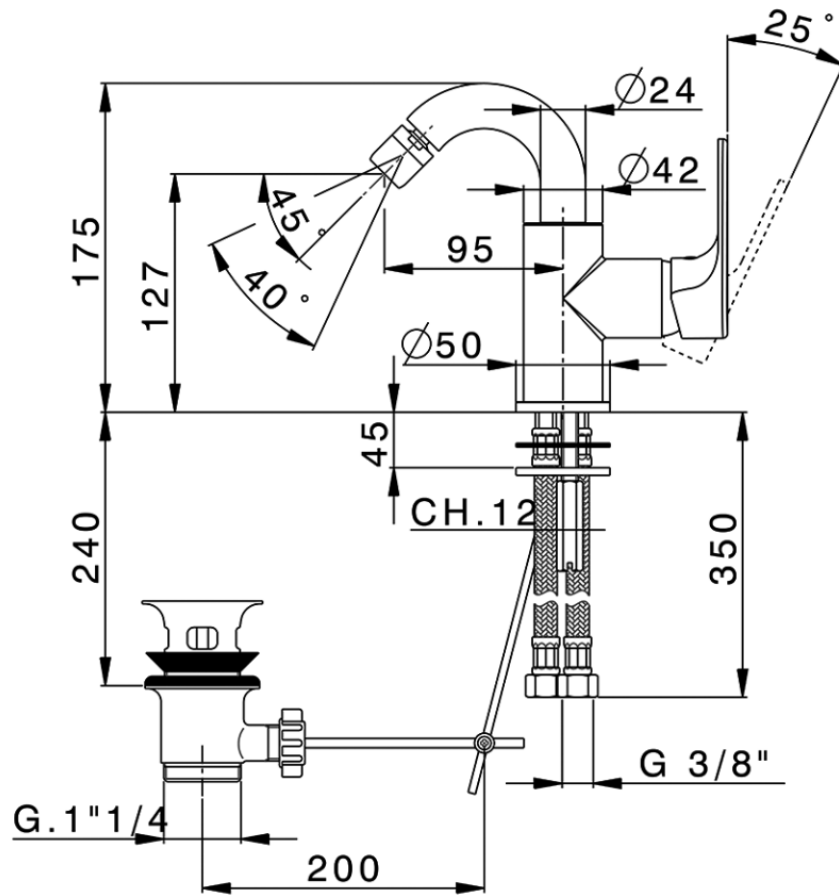

## Single lever bidet mixer EnergySave ALMA\_A3002555

A3002555

<https://en.cisal.it/single-lever-bidet-mixer-energysave-alma-a3002555>

2026-04-30