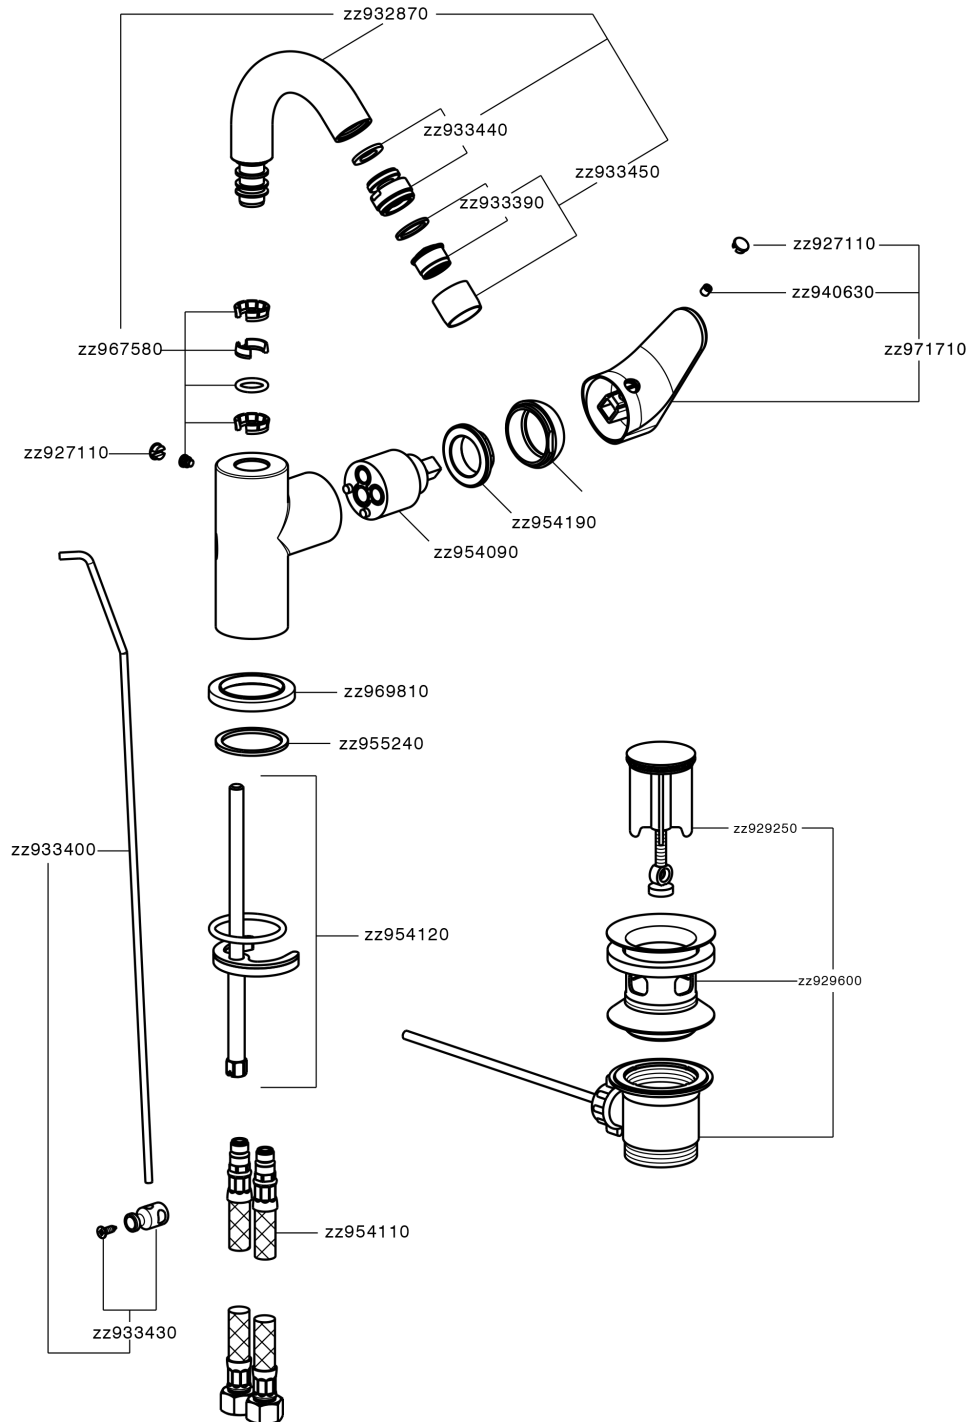

Single lever bidet mixer EnergySave ALMA_A3002555

MODEL **A3002555**

Single lever bidet mixer EnergySave, swivel spout, with 1"1/4 automatic pop-up waste, G.3/8" stainless steel flexible hose

AVAILABLE FINISHINGS

-  **21** 21 Chrome
-  **2F** 2F Brushed Nickel
-  **40** 40 Matt Black

CHARACTERISTICS

Cartridge Spare Parts **ZZ95409000**

35 mm Cartridge

EcoStop

EcoStop feature limits water flow to approximately 50% of maximum output with one point of resistance on setting. Push slightly past the middle stop only when full water output is required. This will save water up to 50%.

EnergySave

Thanks to the EnergySave device, only cold water will be drawn if the lever is operated in the central position, so that the water heater will not be engaged and no hot water wasted, leading to considerable savings in energy and costs. The temperature can be adjusted by rotating the lever to the left, until the desired temperature is reached.

Single lever bidet mixer EnergySave ALMA_A3002555

A3002555

<https://en.cisal.it/single-lever-bidet-mixer-energysave-alma-a3002555>

2026-06-16