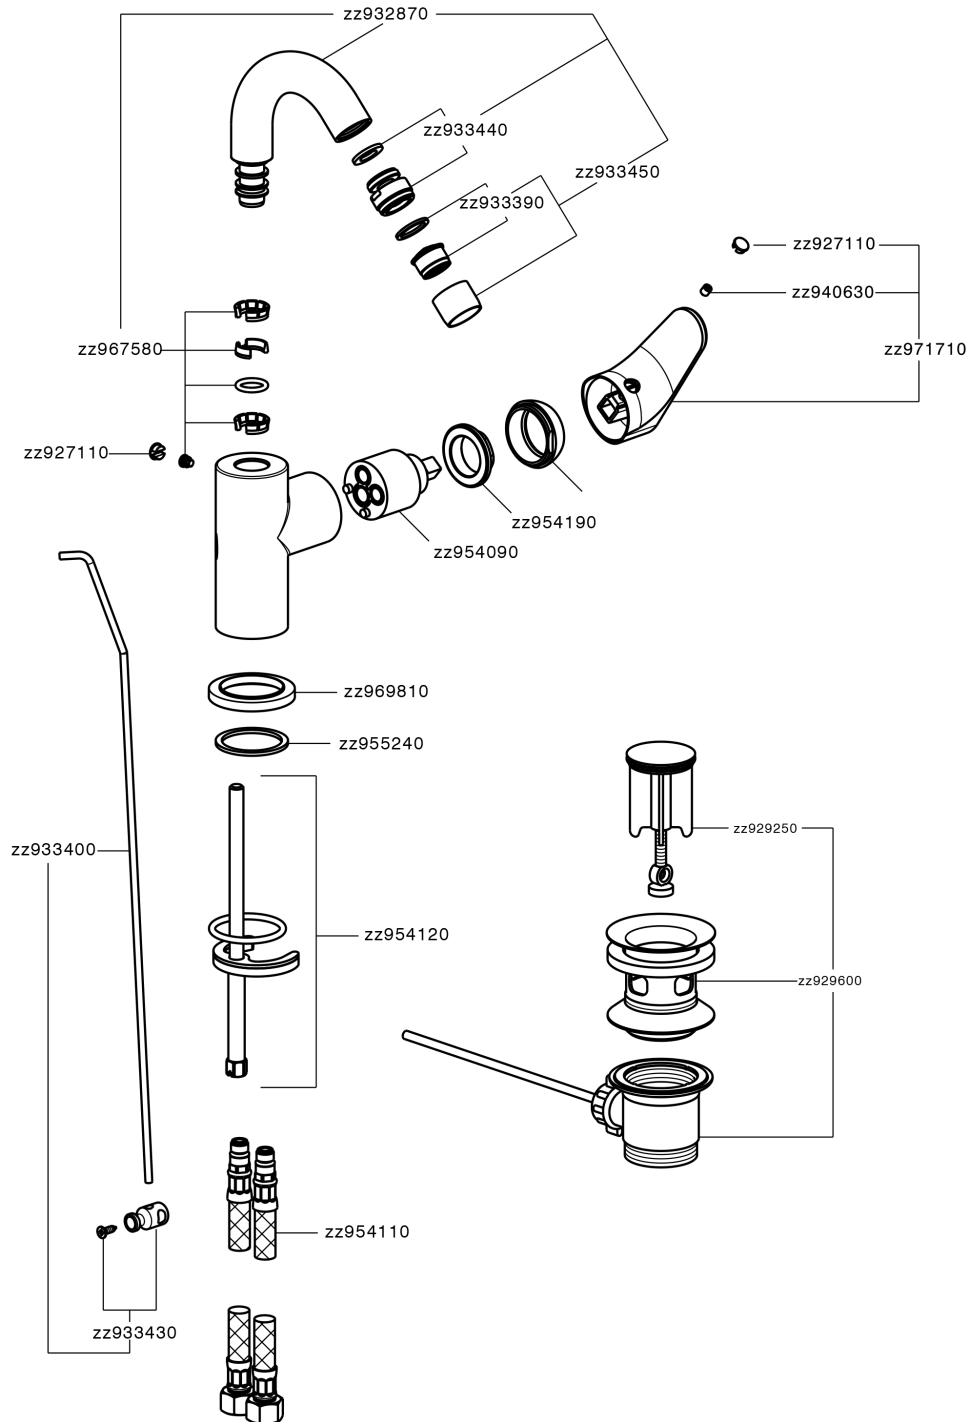

Single lever bidet mixer EnergySave ALMA_A3002555

MODEL **A3002555**

Single lever bidet mixer EnergySave, swivel spout, with 1"1/4 automatic pop-up waste, G.3/8" stainless steel flexible hose

AVAILABLE FINISHINGS

-  **21** 21 Chrome
-  **2F** 2F Brushed Nickel
-  **40** 40 Matt Black

CHARACTERISTICS

Cartridge Spare Parts **ZZ95409000**

35 mm Cartridge

EcoStop

EcoStop feature limits water flow to approximately 50% of maximum output with one point of resistance on setting. Push slightly past the middle stop only when full water output is required. This will save water up to 50%.

EnergySave

Thanks to the EnergySave device, only cold water will be drawn if the lever is operated in the central position, so that the water heater will not be engaged and no hot water wasted, leading to considerable savings in energy and costs. The temperature can be adjusted by rotating the lever to the left, until the desired temperature is reached.

Single lever bidet mixer EnergySave ALMA_A3002555

A3002555

<https://en.cisal.it/single-lever-bidet-mixer-energysave-alma-a3002555>

2026-04-29