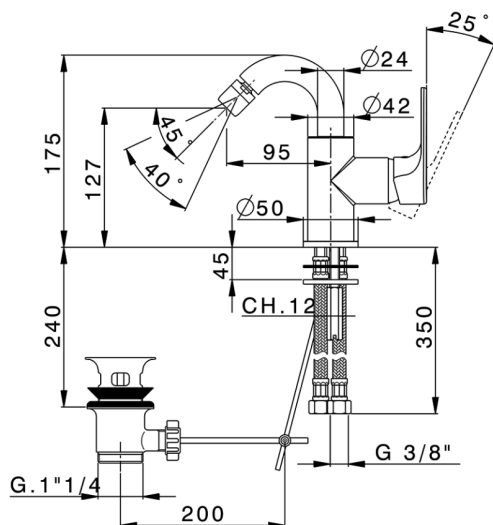

Single lever bidet mixer EnergySave ALMA_A3002555

MODEL **A3002555**

Single lever bidet mixer EnergySave, swivel spout, with 1"1/4 automatic pop-up waste, G.3/8" stainless steel flexible hose

AVAILABLE FINISHINGS

-  **21** 21 Chrome
-  **2F** 2F Brushed Nickel
-  **40** 40 Matt Black

CHARACTERISTICS

Cartridge Spare Parts **ZZ95409000**

35 mm Cartridge

EcoStop

EcoStop feature limits water flow to approximately 50% of maximum output with one point of resistance on setting. Push slightly past the middle stop only when full water output is required. This will save water up to 50%.

EnergySave

Thanks to the EnergySave device, only cold water will be drawn if the lever is operated in the central position, so that the water heater will not be engaged and no hot water wasted, leading to considerable savings in energy and costs. The temperature can be adjusted by rotating the lever to the left, until the desired temperature is reached.

Single lever bidet mixer EnergySave ALMA_A3002555

A3002555

<https://en.cisal.it/single-lever-bidet-mixer-energysave-alma-a3002555>

2026-04-09