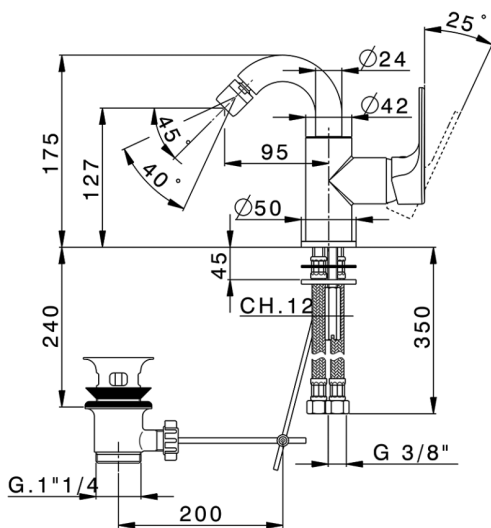

Single lever bidet mixer EnergySave ALMA_A3002555

MODEL **A3002555**

Single lever bidet mixer EnergySave, swivel spout, with 1"1/4 automatic pop-up waste, G.3/8" stainless steel flexible hose

AVAILABLE FINISHINGS

-  **21** 21 Chrome
-  **2F** 2F Brushed Nickel
-  **40** 40 Matt Black

CHARACTERISTICS

Cartridge Spare Parts **ZZ95409000**

35 mm Cartridge

EcoStop

EcoStop feature limits water flow to approximately 50% of maximum output with one point of resistance on setting. Push slightly past the middle stop only when full water output is required. This will save water up to 50%.

EnergySave

Thanks to the EnergySave device, only cold water will be drawn if the lever is operated in the central position, so that the water heater will not be engaged and no hot water wasted, leading to considerable savings in energy and costs. The temperature can be adjusted by rotating the lever to the left, until the desired temperature is reached.

Single lever bidet mixer EnergySave ALMA_A3002555

A3002555

<https://en.cisal.it/single-lever-bidet-mixer-energysave-alma-a3002555>

2026-06-16