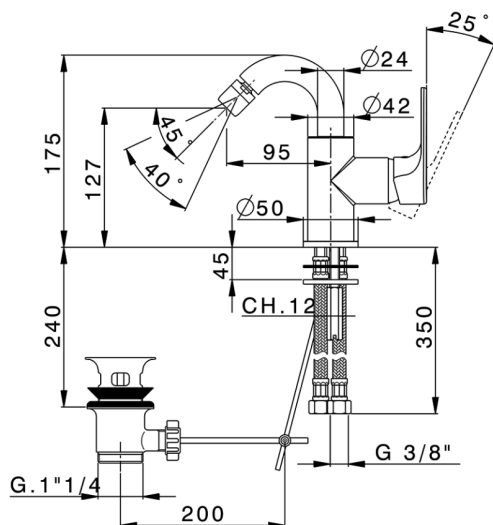

Single lever bidet mixer EnergySave ALMA_A3002555

MODEL **A3002555**

Single lever bidet mixer EnergySave, swivel spout, with 1"1/4 automatic pop-up waste, G.3/8" stainless steel flexible hose

AVAILABLE FINISHINGS

-  **21** 21 Chrome
-  **2F** 2F Brushed Nickel
-  **40** 40 Matt Black

CHARACTERISTICS

Cartridge Spare Parts **ZZ95409000**

35 mm Cartridge

EcoStop

EcoStop feature limits water flow to approximately 50% of maximum output with one point of resistance on setting. Push slightly past the middle stop only when full water output is required. This will save water up to 50%.

EnergySave

Thanks to the EnergySave device, only cold water will be drawn if the lever is operated in the central position, so that the water heater will not be engaged and no hot water wasted, leading to considerable savings in energy and costs. The temperature can be adjusted by rotating the lever to the left, until the desired temperature is reached.

Single lever bidet mixer EnergySave ALMA_A3002555

A3002555

<https://en.cisal.it/single-lever-bidet-mixer-energysave-alma-a3002555>

2026-04-29