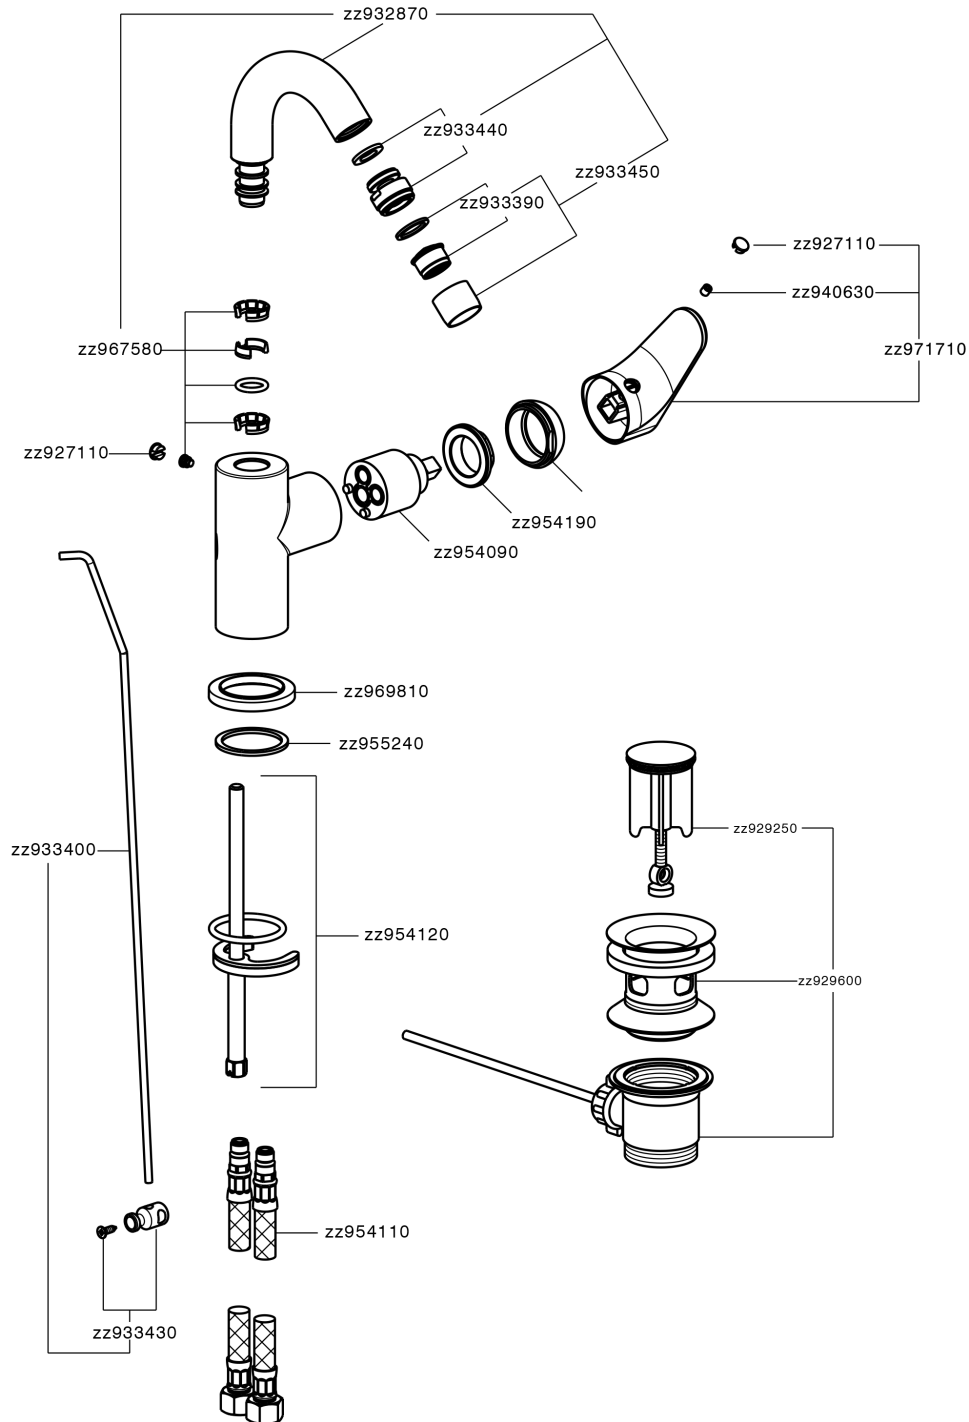

Single lever bidet mixer EnergySave ALMA_A3002555

A3002555

<https://en.cisal.it/single-lever-bidet-mixer-energysave-alma-a3002555>

2026-04-29