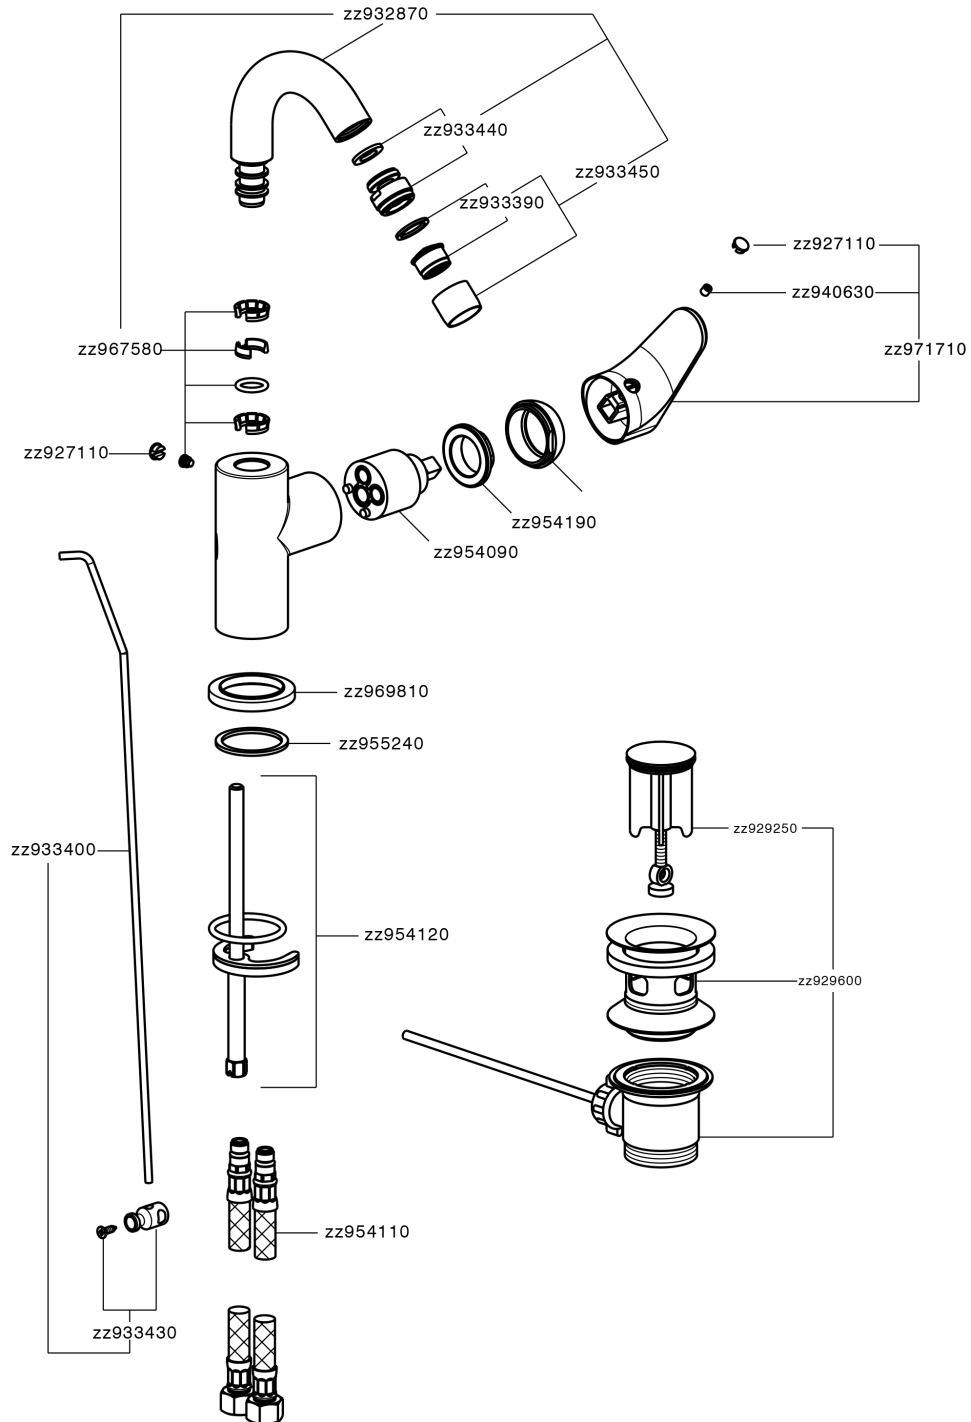

## Single lever bidet mixer EnergySave ALMA\_A3002555

A3002555

<https://en.cisal.it/single-lever-bidet-mixer-energysave-alma-a3002555>

2026-06-14