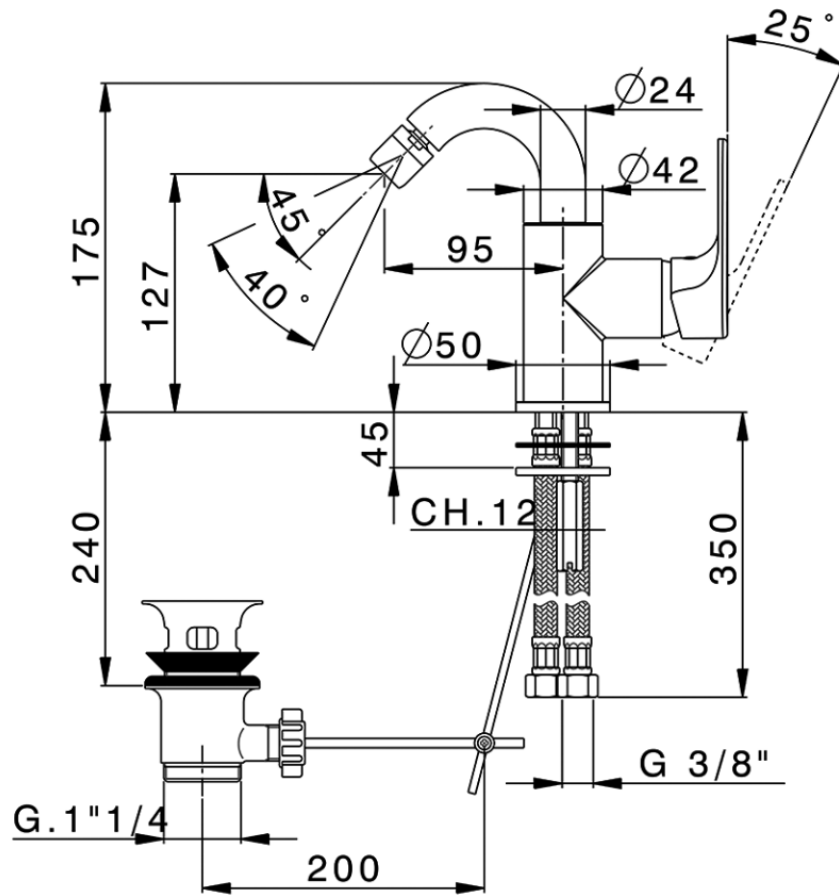

Single lever bidet mixer EnergySave ALMA_A3002555

A3002555

<https://en.cisal.it/single-lever-bidet-mixer-energysave-alma-a3002555>

2026-06-14