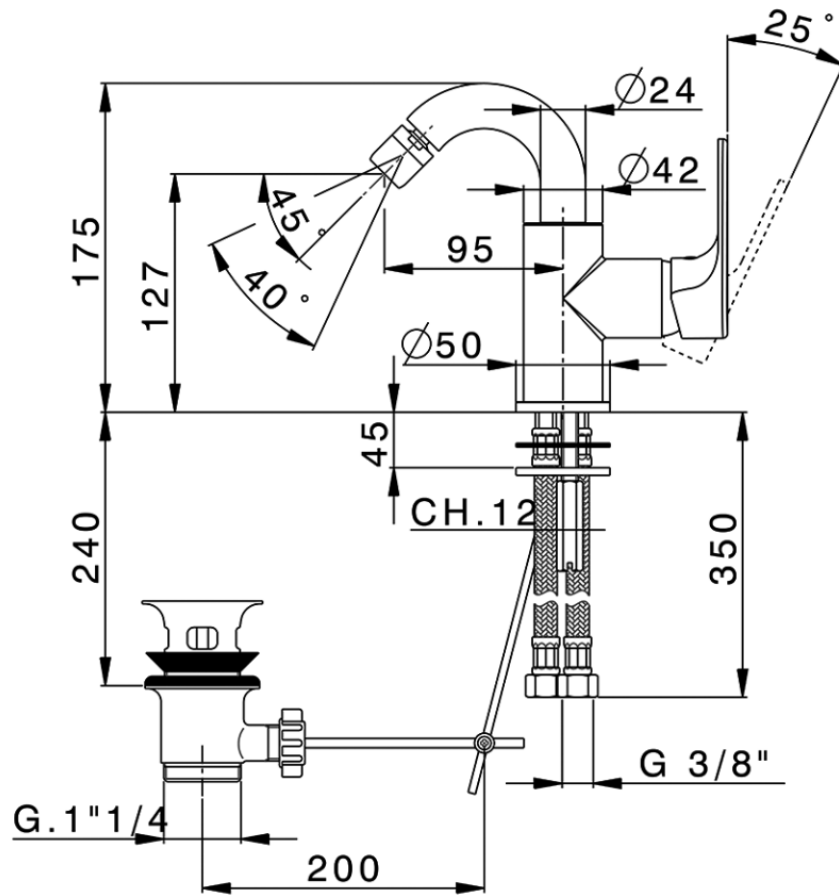

Single lever bidet mixer EnergySave ALMA_A3002555

A3002555

<https://en.cisal.it/single-lever-bidet-mixer-energysave-alma-a3002555>

2026-04-29