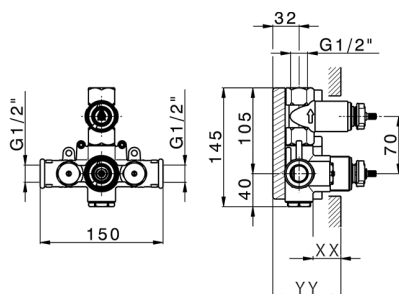

## Exposed part for con.thermo.shower valve 1-outlet CUBIC\_CU007300

CU007300

<https://en.cisal.it/exposed-part-for-con-thermo-shower-valve-1-outlet-cubic-cu007300>

## Concealed thermostatic shower valve, 1-outlet CONCEALED\_ZA007301

MODEL **ZA007301**

Concealed thermostatic shower valve,  
1-outlet, Stopvalve with 1/2" outlet, without trim kit

AVAILABLE FINISHINGS

**04** 04 Without finishing

CHARACTERISTICS

Concealed **1**  
Cartridge Spare Parts **24.04A.PP**

**8x20 Plus P Thermostatic Valve**

Piastra/Plate/Plaque/Platte/Placa

2-3mm: XX 25-40 YY 76-91

10mm: XX 16-31 YY 65-80