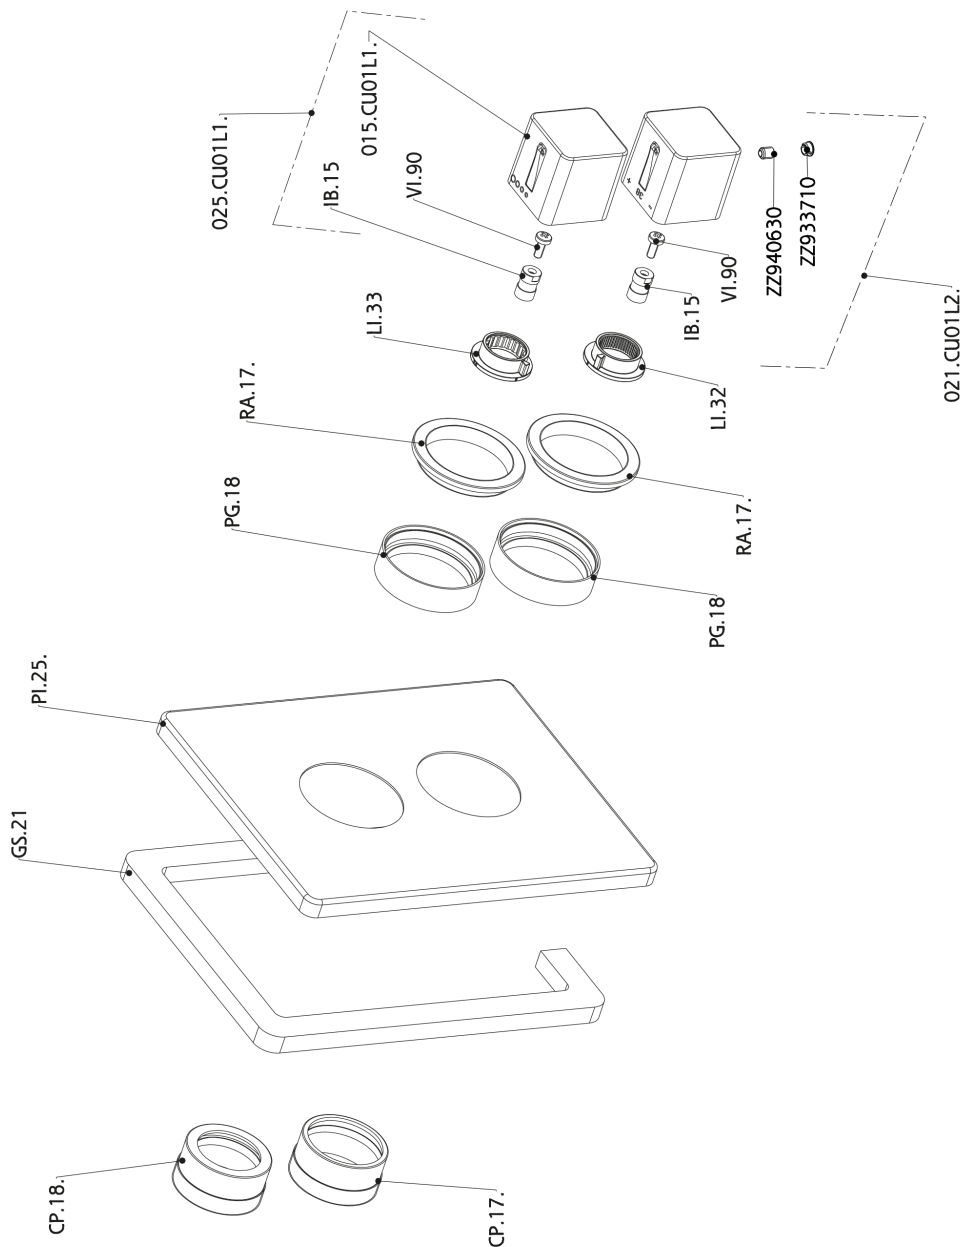

## Exposed part for con.thermo.shower valve 1-outlet CUBIC\_CU007300

MODEL **CU007300**

Exposed part for con.thermo.shower valve  
1-outlet, stop valve, without concealed part, for items  
ZA007301

### CHARACTERISTICS

Installation **Concealed**  
Required concealed parts **ZA007301**

## Exposed part for con.thermo.shower valve 1-outlet CUBIC\_CU007300

CU007300

<https://en.cisal.it/exposed-part-for-con-thermo-shower-valve-1-outlet-cubic-cu007300>

CHARACTERISTICS

Concealed **1**  
Cartridge Spare Parts **24.04A.PP**

**8x20 Plus P Thermostatic Valve**

Piastra/Plate/Plaque/Platte/Placa

2-3mm: XX 25-40 YY 76-91

10mm: XX 16-31 YY 65-80