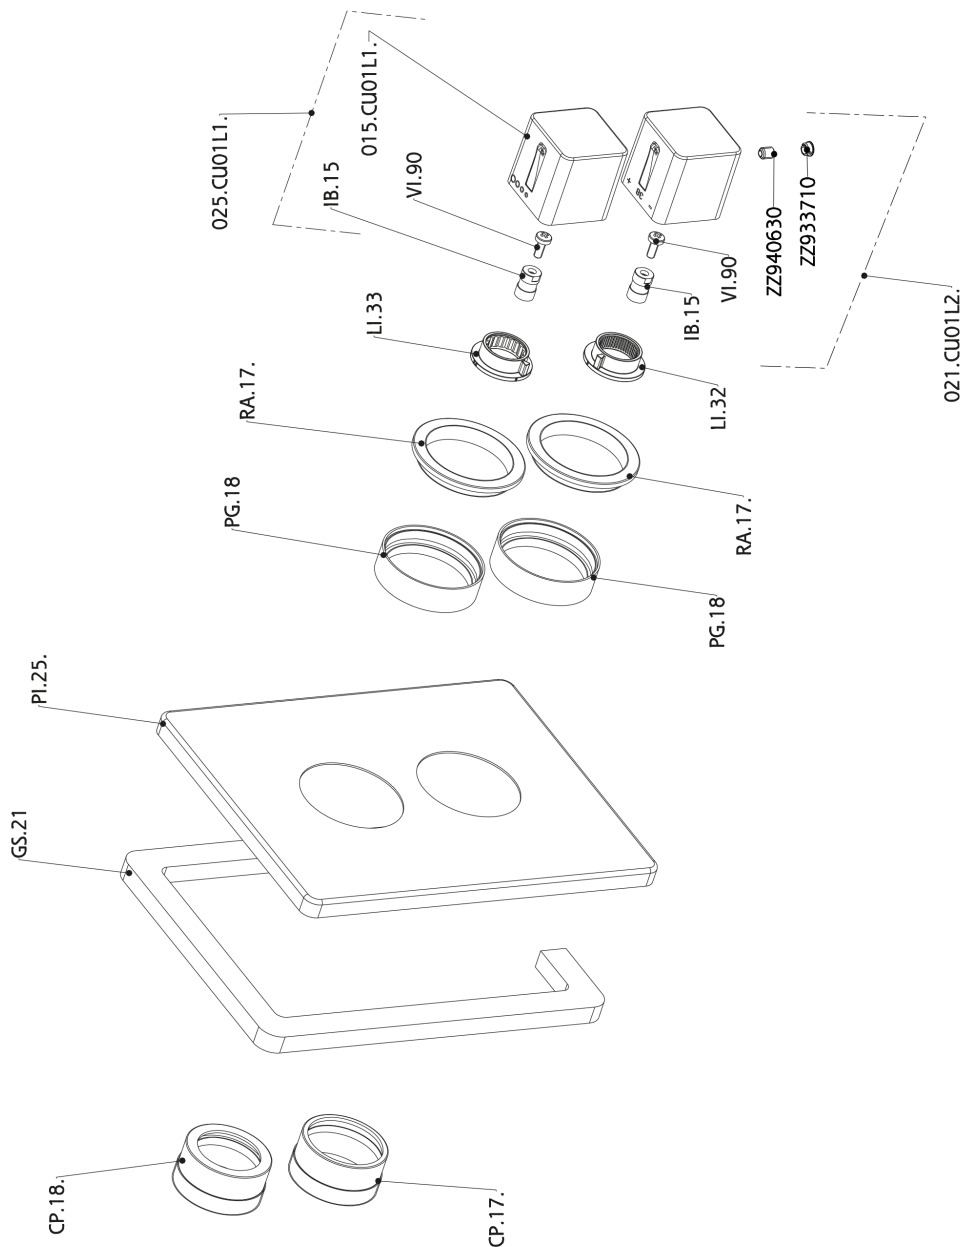

Exposed part for con.thermo.shower valve 1-outlet CUBIC_CU007300

CU007300

<https://en.cisal.it/exposed-part-for-con-thermo-shower-valve-1-outlet-cubic-cu007300>

Concealed thermostatic shower valve, 1-outlet CONCEALED_ZA007301

ZA007301

<https://en.cisal.it/concealed-thermostatic-shower-valve-1-outlet-concealed-za007301>

2026-06-14