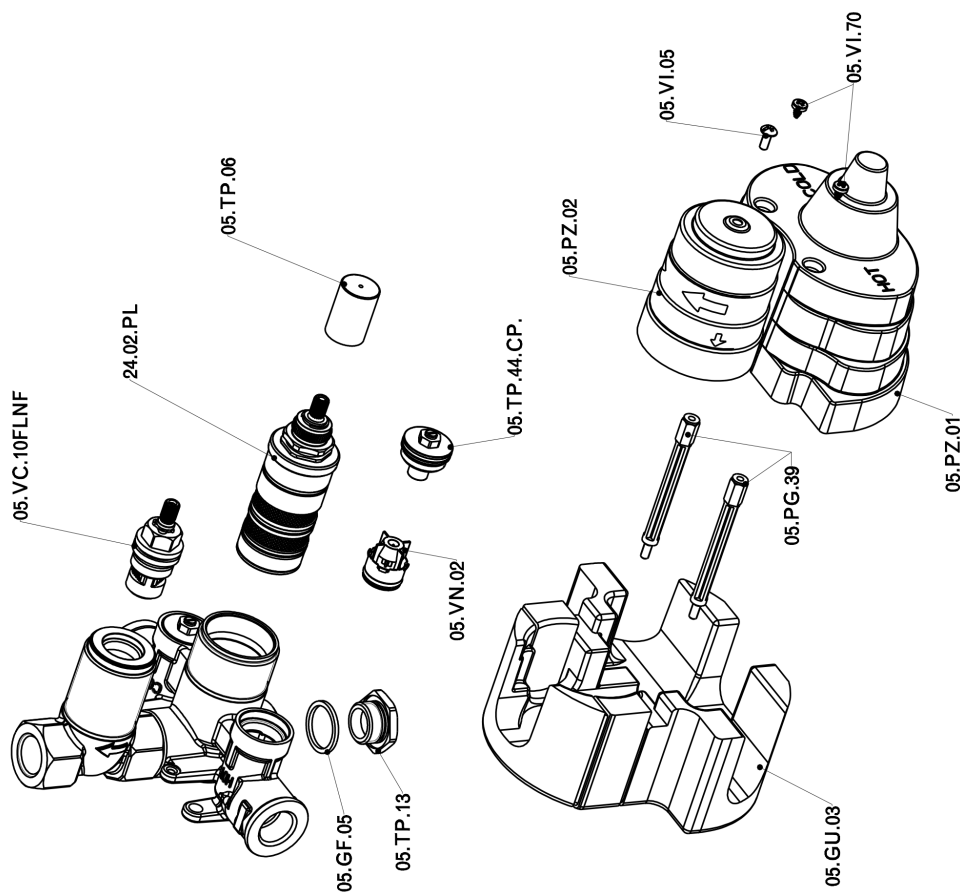

## Exposed part for con.thermo.shower valve 1-outlet CUBIC\_CU007300

CU007300

<https://en.cisal.it/exposed-part-for-con-thermo-shower-valve-1-outlet-cubic-cu007300>

## Concealed thermostatic shower valve, 1-outlet CONCEALED\_ZA007301

ZA007301

<https://en.cisal.it/concealed-thermostatic-shower-valve-1-outlet-concealed-za007301>

2026-05-19