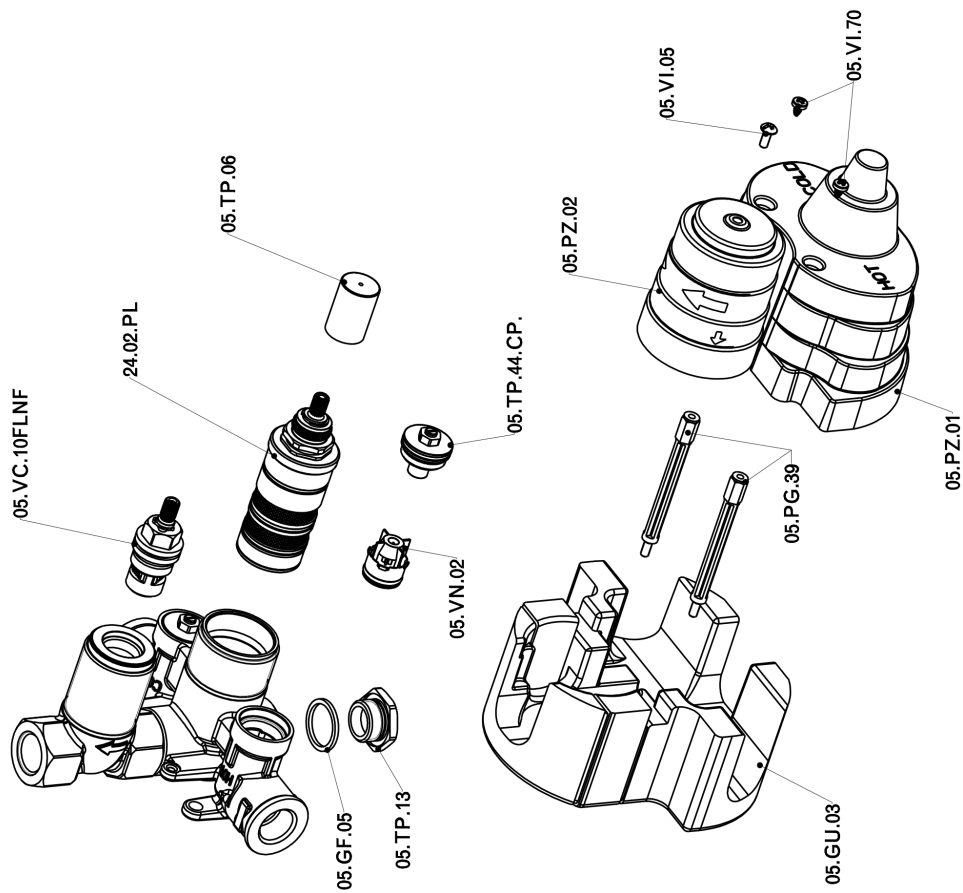

## Exposed part for con.thermo.shower valve 1-outlet CUBIC\_CU007300

CU007300

<https://en.cisal.it/exposed-part-for-con-thermo-shower-valve-1-outlet-cubic-cu007300>

## Concealed thermostatic shower valve, 1-outlet CONCEALED\_ZA007301

ZA007301

<https://en.cisal.it/concealed-thermostatic-shower-valve-1-outlet-concealed-za007301>

2026-04-25