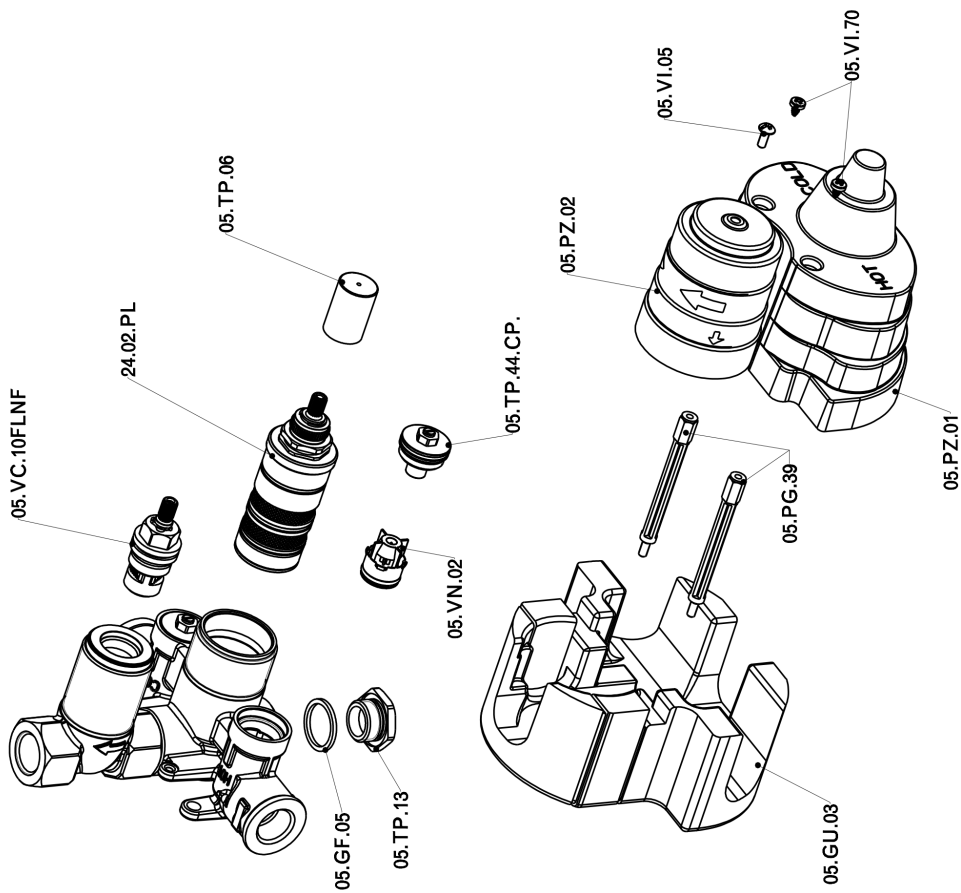

Exposed part for con.thermo.shower valve 1-outlet CUBIC_CU007300

CU007300

<https://en.cisal.it/exposed-part-for-con-thermo-shower-valve-1-outlet-cubic-cu007300>

Concealed thermostatic shower valve, 1-outlet CONCEALED_ZA007301

ZA007301

<https://en.cisal.it/concealed-thermostatic-shower-valve-1-outlet-concealed-za007301>

2026-06-14