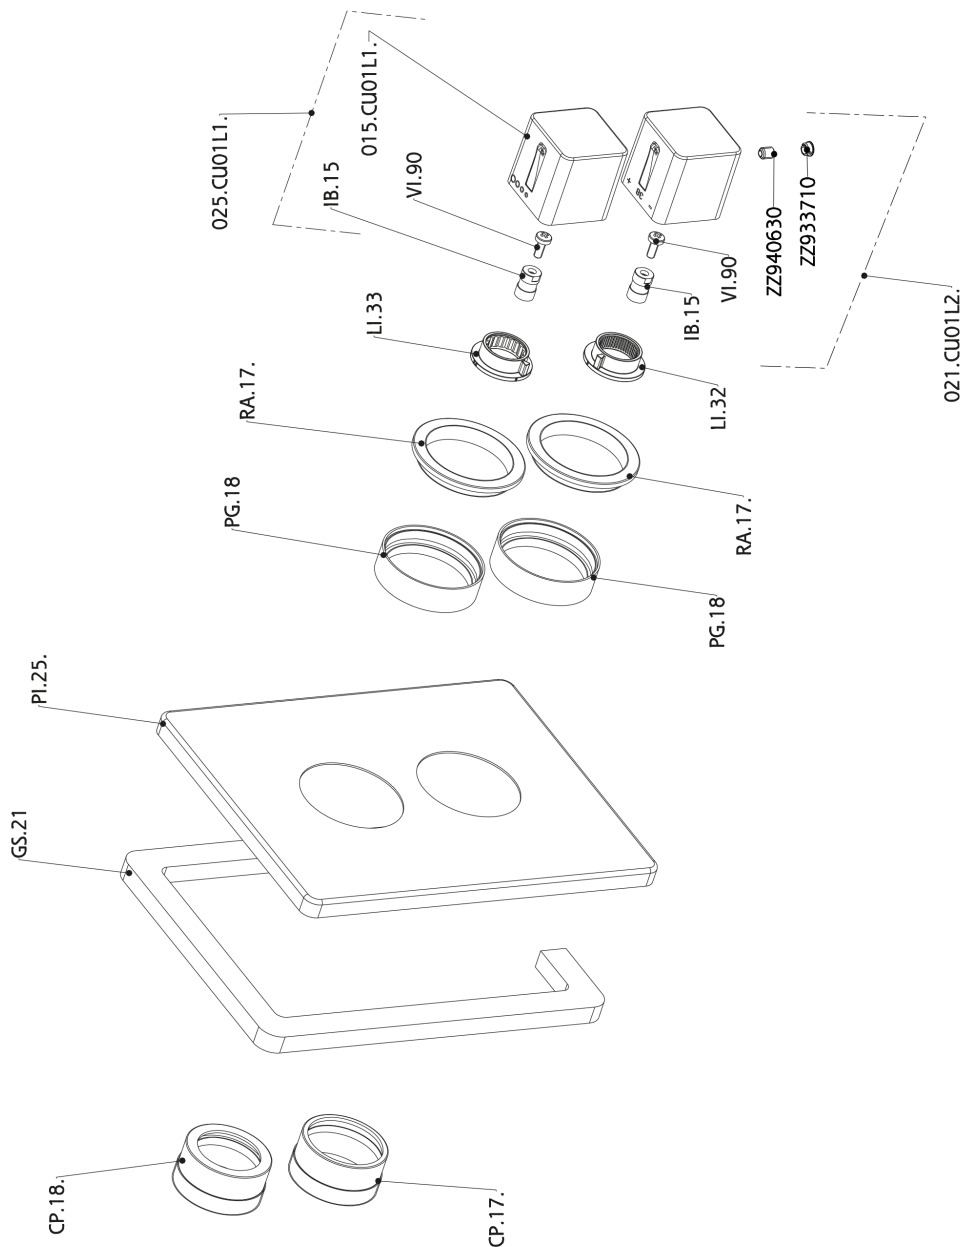

## Exposed part for con.thermo.shower valve 1-outlet CUBIC\_CU007300

CU007300

<https://en.cisal.it/exposed-part-for-con-thermo-shower-valve-1-outlet-cubic-cu007300>

## Concealed thermostatic shower valve, 1-outlet CONCEALED\_ZA007301

ZA007301

<https://en.cisal.it/concealed-thermostatic-shower-valve-1-outlet-concealed-za007301>

2026-04-25