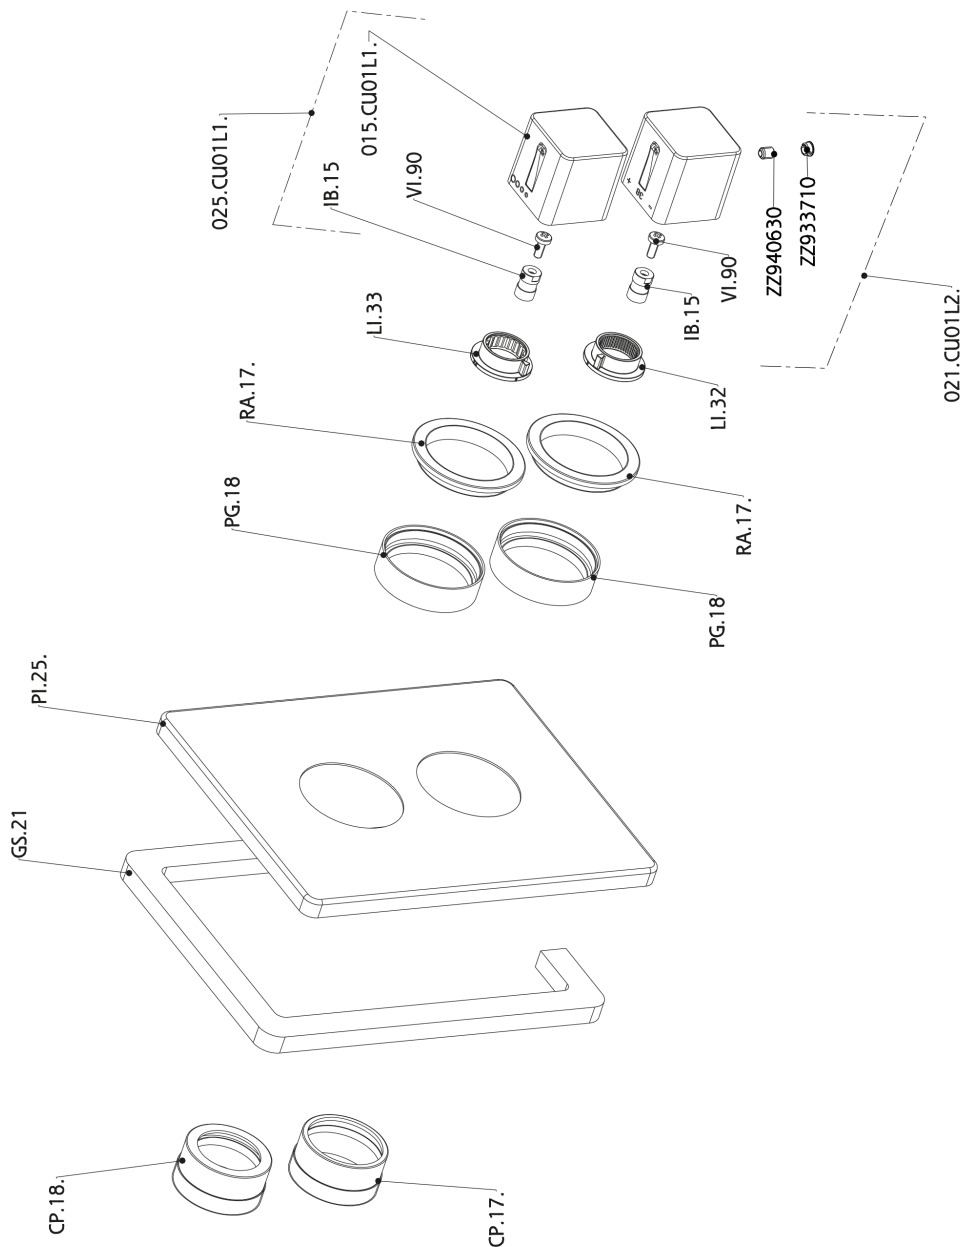

## Exposed part for con.thermo.shower valve 1-outlet CUBIC\_CU007300

CU007300

<https://en.cisal.it/exposed-part-for-con-thermo-shower-valve-1-outlet-cubic-cu007300>

## Concealed thermostatic shower valve, 1-outlet CONCEALED\_ZA007301

ZA007301

<https://en.cisal.it/concealed-thermostatic-shower-valve-1-outlet-concealed-za007301>

2026-05-19