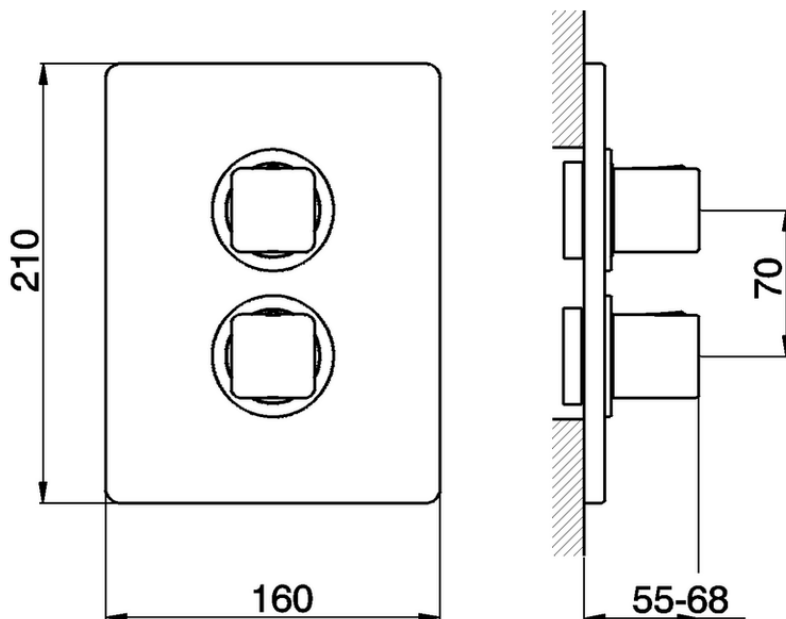

Exposed part for con.thermo.shower valve 1-outlet CUBIC_CU007300

CU007300

<https://en.cisal.it/exposed-part-for-con-thermo-shower-valve-1-outlet-cubic-cu007300>

Piastra/Plate/Plaque/Platte/Placa
 2-3mm: XX 25-40 YY 76-91
 10mm: XX 16-31 YY 65-80

ZA007301

<https://en.cisal.it/concealed-thermostatic-shower-valve-1-outlet-concealed-za007301>

2026-04-03