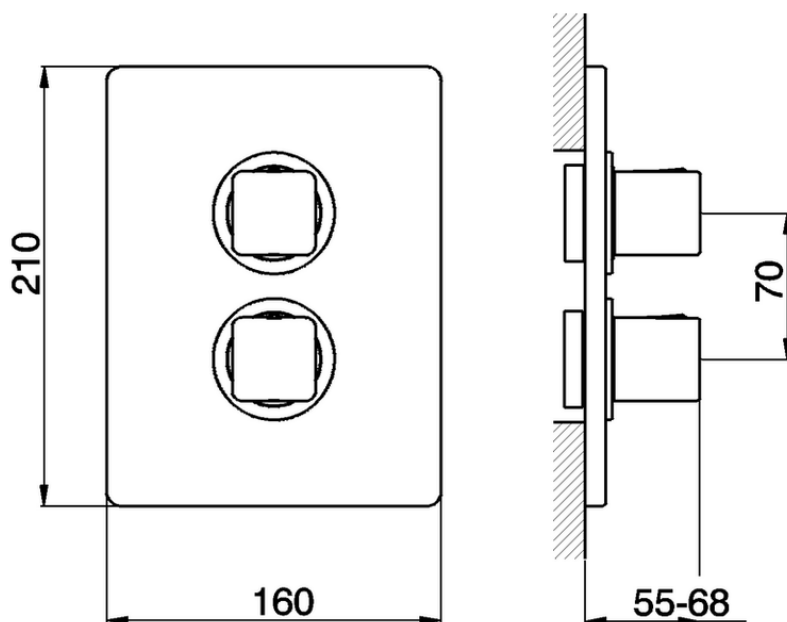

Exposed part for con.thermo.shower valve 1-outlet CUBIC_CU007300

CU007300

<https://en.cisal.it/exposed-part-for-con-thermo-shower-valve-1-outlet-cubic-cu007300>

Piastra/Plate/Plaque/Platte/Placa
 2-3mm: XX 25-40 YY 76-91
 10mm: XX 16-31 YY 65-80

ZA007301

<https://en.cisal.it/concealed-thermostatic-shower-valve-1-outlet-concealed-za007301>

2026-04-25