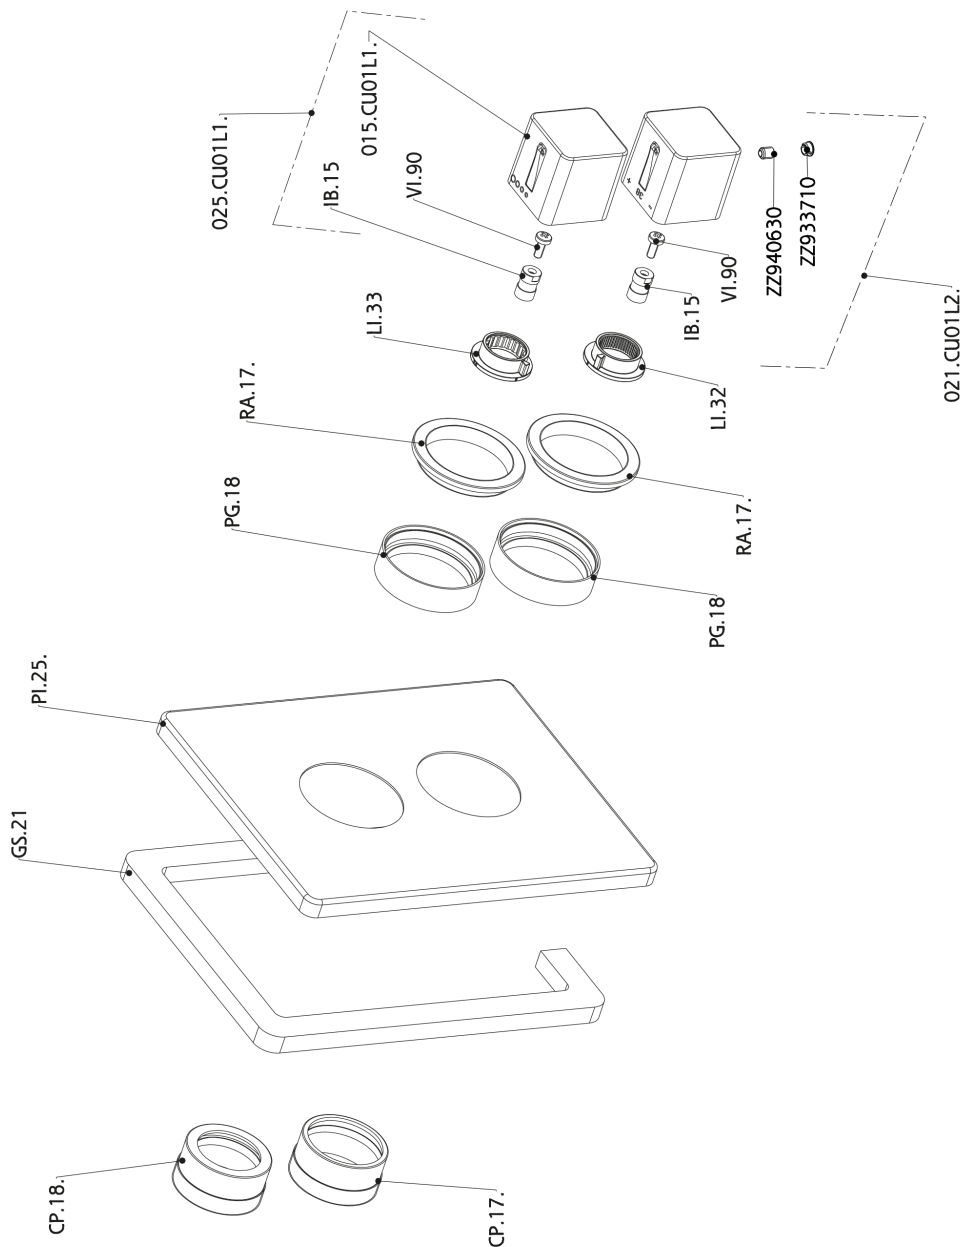

Exposed part for con.thermo.shower valve 1-outlet CUBIC_CU007300

MODEL **CU007300**

Exposed part for con.thermo.shower valve
1-outlet, stop valve, without concealed part, for items
ZA007301

AVAILABLE FINISHINGS

-  **21** 21 Chrome
-  **2B** 2B Polished Nickel
-  **2F** 2F Brushed Nickel
-  **40** 40 Matt Black

CHARACTERISTICS

Installation **Concealed**
Required concealed parts **ZA007301**

Thermostatic

The Cisal thermostatic is your personal water manager, helping you to handle, control and save water and energy.

Exposed part for con.thermo.shower valve 1-outlet CUBIC_CU007300

CU007300

<https://en.cisal.it/exposed-part-for-con-thermo-shower-valve-1-outlet-cubic-cu007300>

Concealed thermostatic shower valve, 1-outlet CONCEALED_ZA007301

MODEL **ZA007301**

Concealed thermostatic shower valve,
1-outlet, Stopvalve with 1/2" outlet, without trim kit

AVAILABLE FINISHINGS

CHARACTERISTICS

Concealed **1**
Cartridge Spare Parts **24.04A.PP**
8x20 Plus P Thermostatic Valve