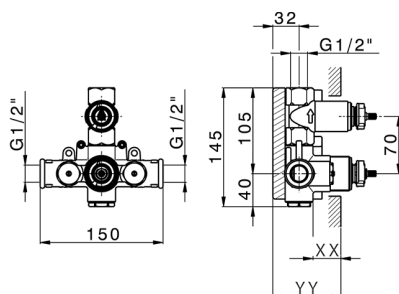

MODEL **ZA007301**

Concealed thermostatic shower valve,
1-outlet, Stopvalve with 1/2" outlet, without trim kit

AVAILABLE FINISHINGS

CHARACTERISTICS

Concealed **1**
Cartridge Spare Parts **24.04A.PP**
8x20 Plus P Thermostatic Valve

Piastra/Plate/Plaque/Platte/Placa
2-3mm: XX 25-40 YY 76-91
10mm: XX 16-31 YY 65-80

Thermostatic

The Cisal thermostatic is your personal water manager, helping you to handle, control and save water and energy.