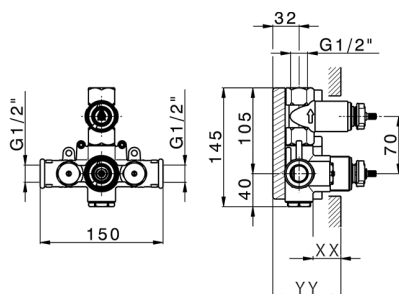

MODEL **ZA007301**

Concealed thermostatic shower valve,
1-outlet, Stopvalve with 1/2" outlet, without trim kit

AVAILABLE FINISHINGS

04 04 Without finishing

CHARACTERISTICS

Concealed **1**
Cartridge Spare Parts **24.04A.PP**

8x20 Plus P Thermostatic Valve

Piastra/Plate/Plaque/Platte/Placa

2-3mm: XX 25-40 YY 76-91

10mm: XX 16-31 YY 65-80

Thermostatic

The Cisal thermostatic is your personal water manager, helping you to handle, control and save water and energy.