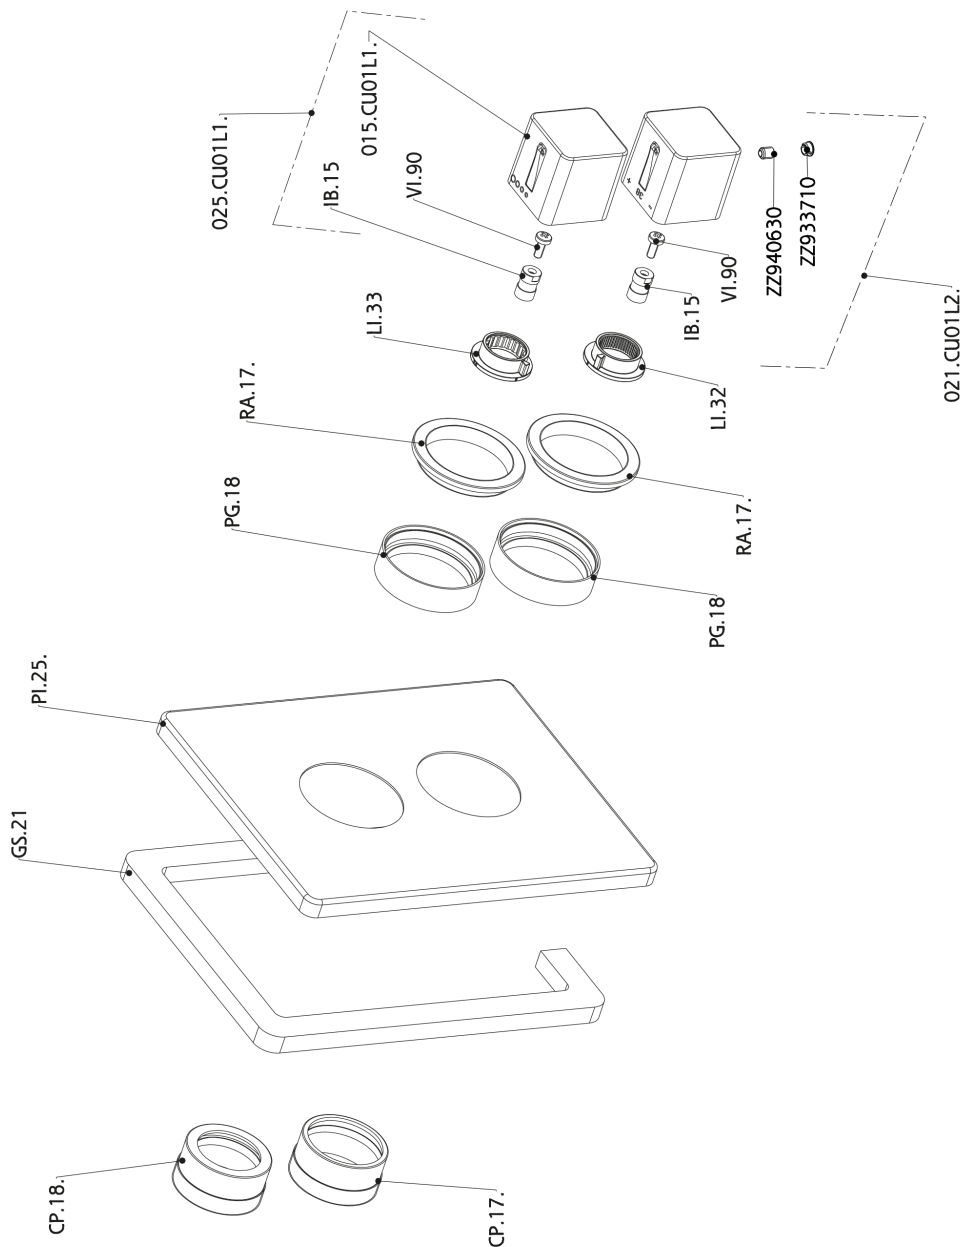

Exposed part for con.thermo.shower valve 1-outlet CUBIC_CU007300

MODEL **CU007300**

Exposed part for con.thermo.shower valve
1-outlet, stop valve, without concealed part, for items
ZA007301

AVAILABLE FINISHINGS

-  **21** 21 Chrome
-  **2B** 2B Polished Nickel
-  **2F** 2F Brushed Nickel
-  **40** 40 Matt Black

CHARACTERISTICS

Installation **Concealed**
Required concealed parts **ZA007301**

Thermostatic

The Cisal thermostatic is your personal water manager, helping you to handle, control and save water and energy.

Exposed part for con.thermo.shower valve 1-outlet CUBIC_CU007300

CU007300

<https://en.cisal.it/exposed-part-for-con-thermo-shower-valve-1-outlet-cubic-cu007300>

Concealed thermostatic shower valve, 1-outlet CONCEALED_ZA007301

MODEL **ZA007301**

Concealed thermostatic shower valve,
1-outlet, Stopvalve with 1/2" outlet, without trim kit

AVAILABLE FINISHINGS

04 04 Without finishing

CHARACTERISTICS

Concealed **1**
Cartridge Spare Parts **24.04A.PP**