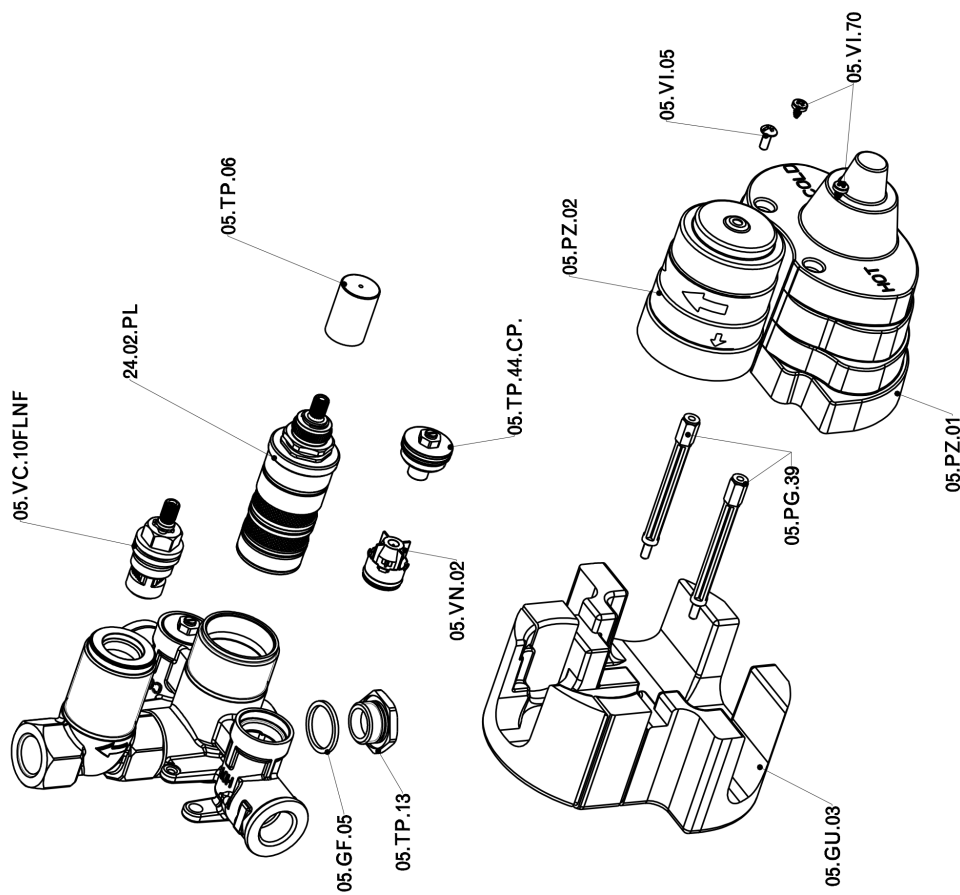

Exposed part for con.thermo.shower valve 1-outlet CUBIC_CU007300

CU007300

<https://en.cisal.it/exposed-part-for-con-thermo-shower-valve-1-outlet-cubic-cu007300>

Concealed thermostatic shower valve, 1-outlet CONCEALED_ZA007301

ZA007301

<https://en.cisal.it/concealed-thermostatic-shower-valve-1-outlet-concealed-za007301>

2026-04-26