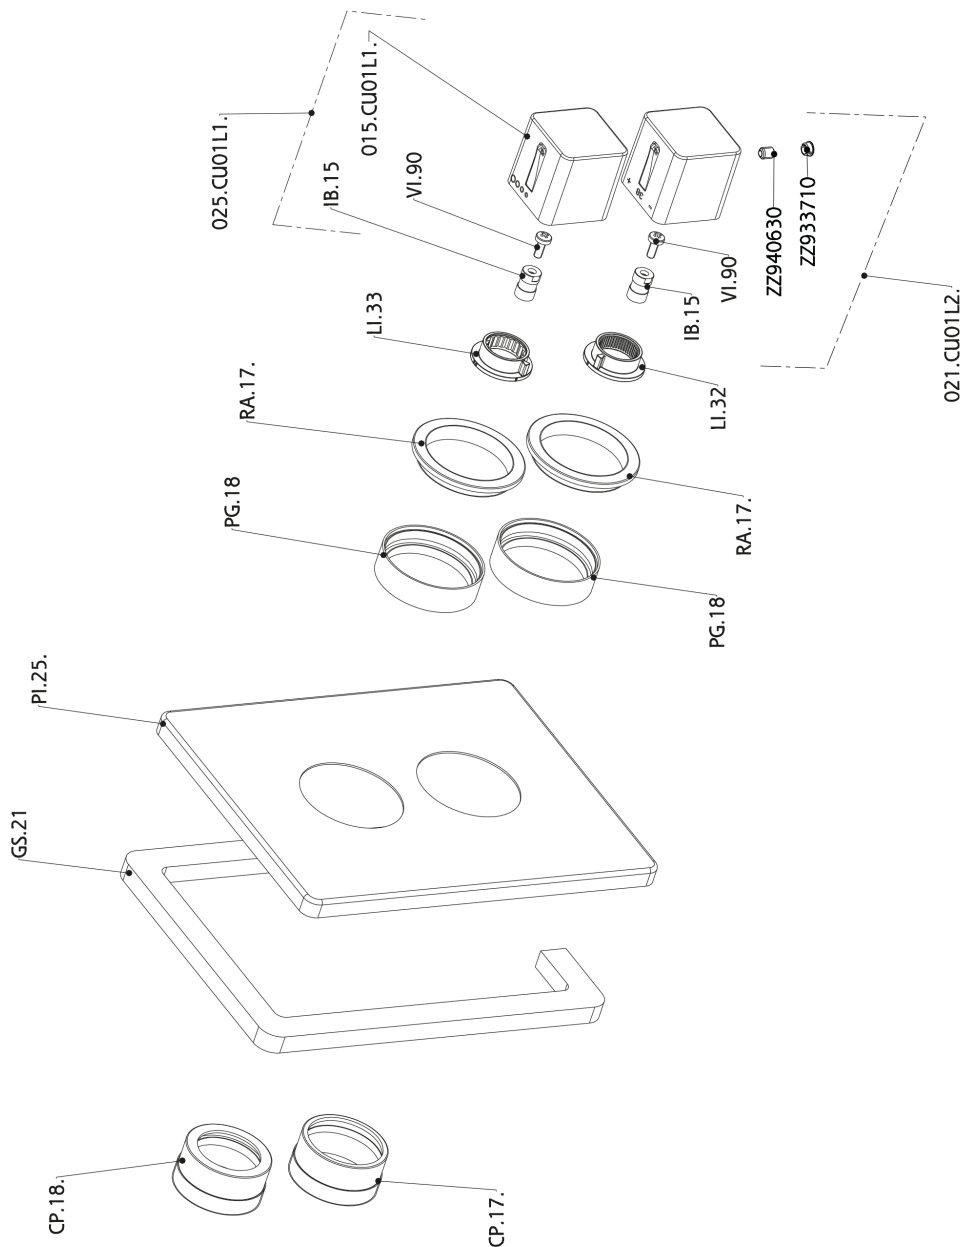

Exposed part for con.thermo.shower valve 1-outlet CUBIC_CU007300

CU007300

<https://en.cisal.it/exposed-part-for-con-thermo-shower-valve-1-outlet-cubic-cu007300>

Concealed thermostatic shower valve, 1-outlet CONCEALED_ZA007301

ZA007301

<https://en.cisal.it/concealed-thermostatic-shower-valve-1-outlet-concealed-za007301>

2026-04-26