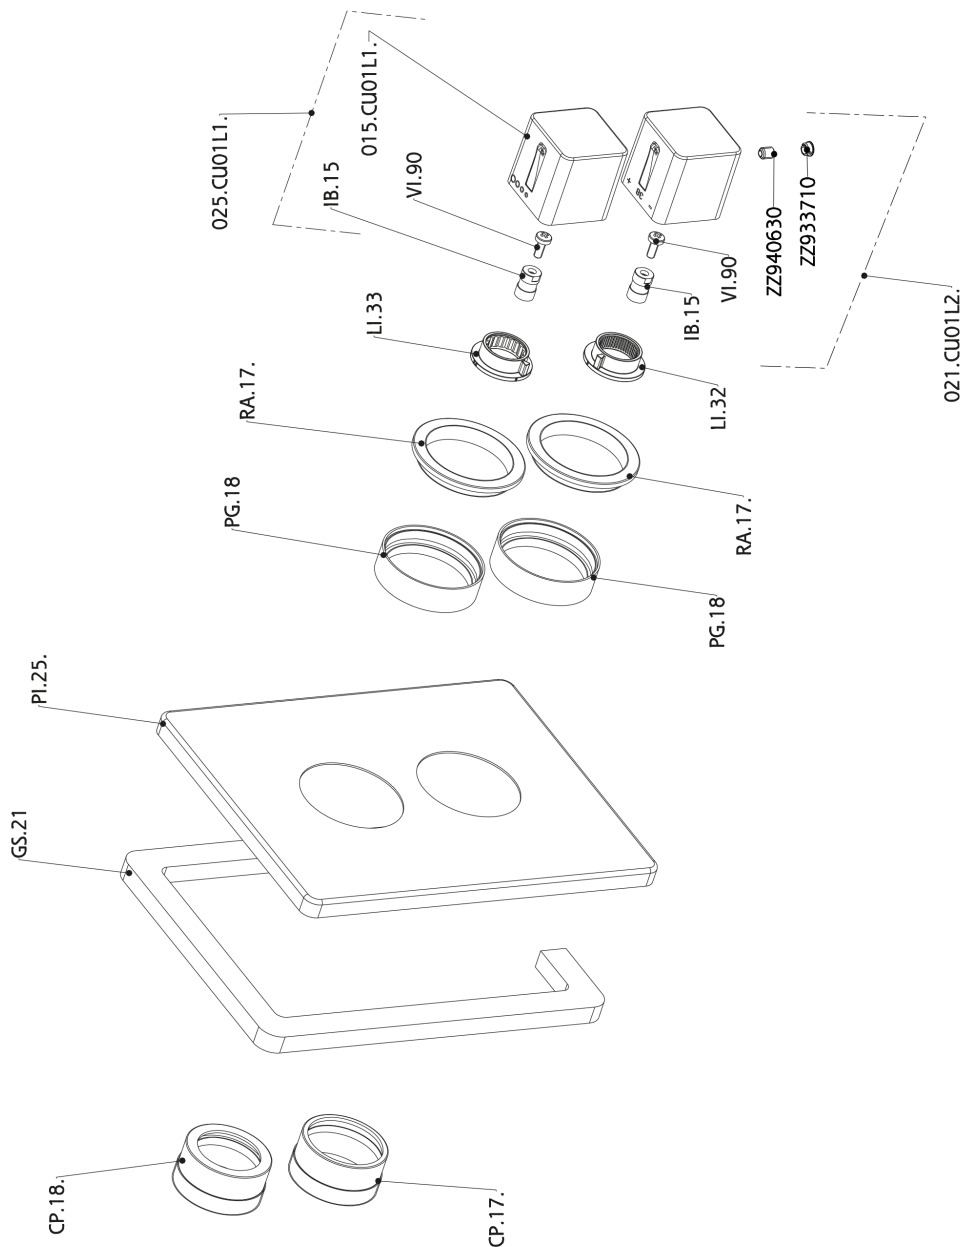

Exposed part for con.thermo.shower valve 1-outlet CUBIC_CU007300

CU007300

<https://en.cisal.it/exposed-part-for-con-thermo-shower-valve-1-outlet-cubic-cu007300>

Concealed thermostatic shower valve, 1-outlet CONCEALED_ZA007301

ZA007301

<https://en.cisal.it/concealed-thermostatic-shower-valve-1-outlet-concealed-za007301>

2026-05-19