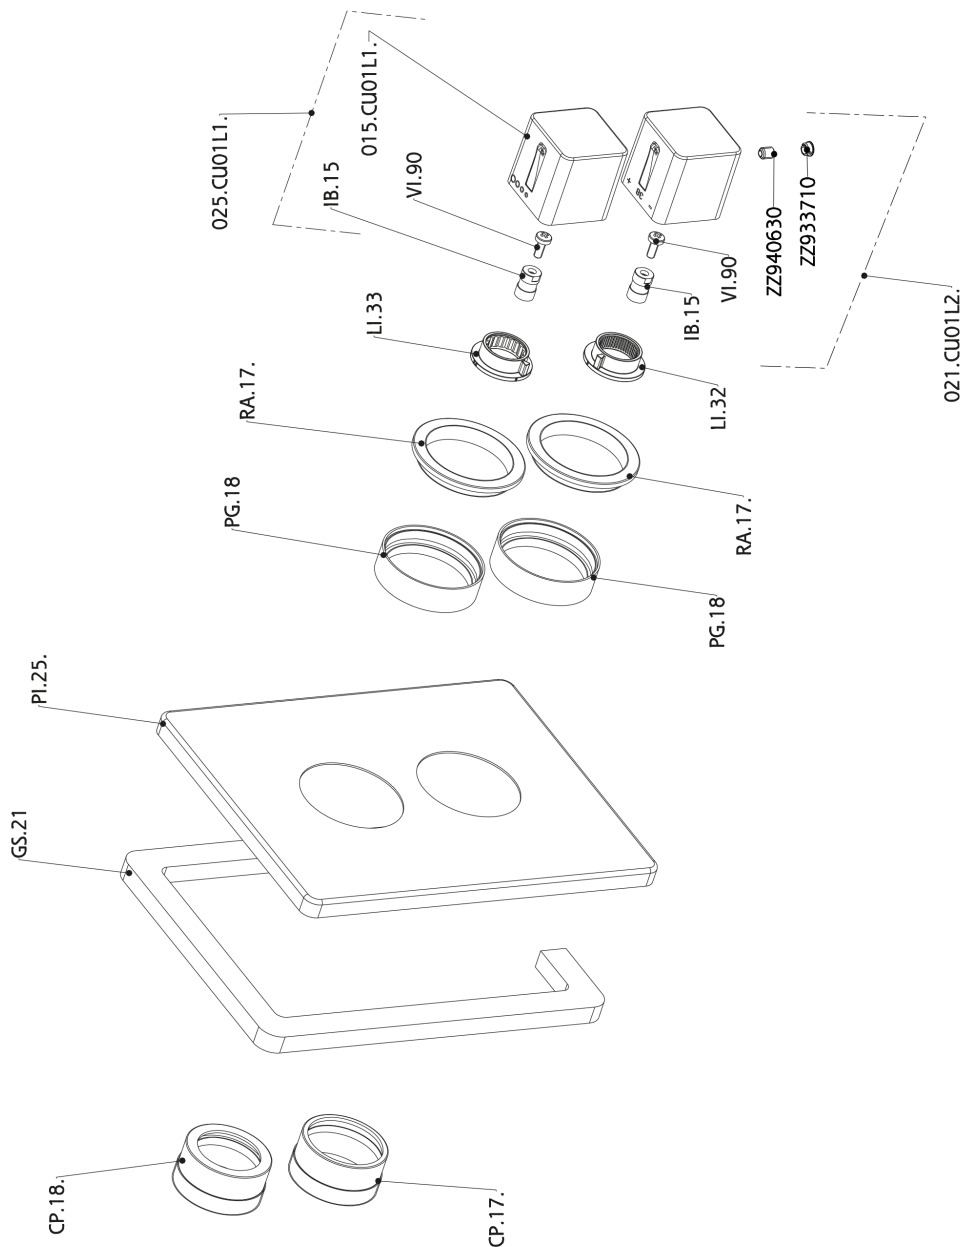

Exposed part for con.thermo.shower valve 1-outlet CUBIC_CU007300

CU007300

<https://en.cisal.it/exposed-part-for-con-thermo-shower-valve-1-outlet-cubic-cu007300>

Concealed thermostatic shower valve, 1-outlet CONCEALED_ZA007301

ZA007301

<https://en.cisal.it/concealed-thermostatic-shower-valve-1-outlet-concealed-za007301>

2026-04-03