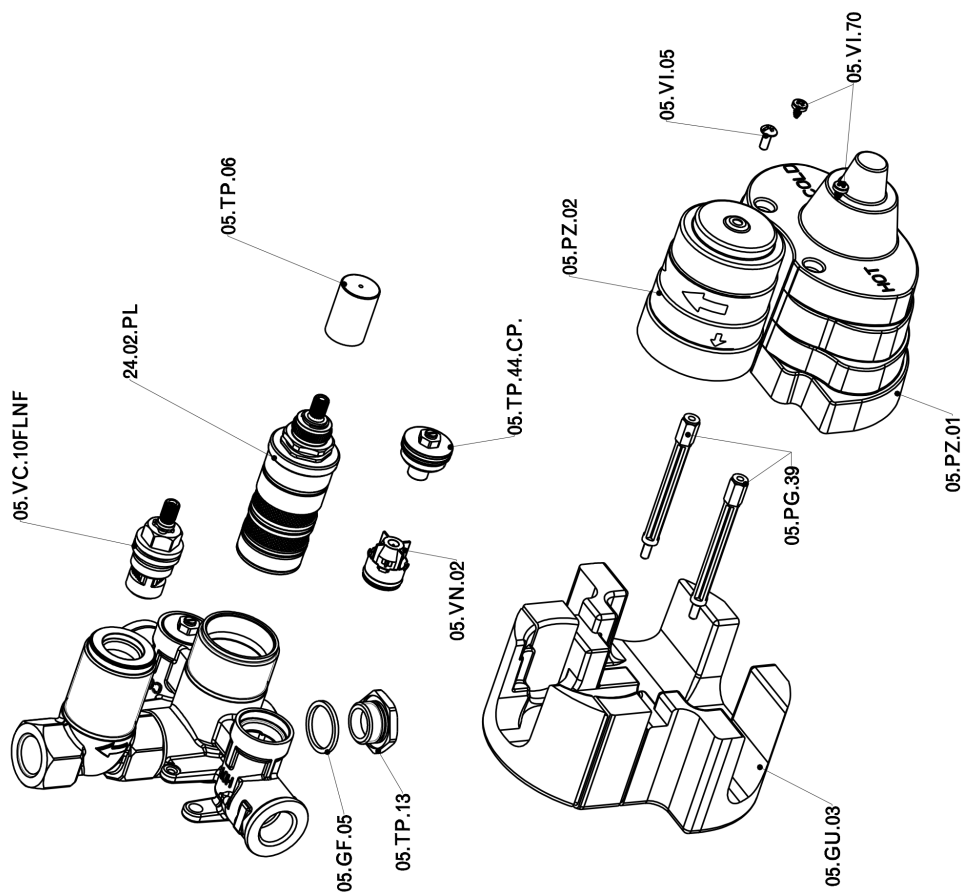

Exposed part for con.thermo.shower valve 1-outlet CUBIC_CU007300

CU007300

<https://en.cisal.it/exposed-part-for-con-thermo-shower-valve-1-outlet-cubic-cu007300>

Concealed thermostatic shower valve, 1-outlet CONCEALED_ZA007301

ZA007301

<https://en.cisal.it/concealed-thermostatic-shower-valve-1-outlet-concealed-za007301>

2026-06-13