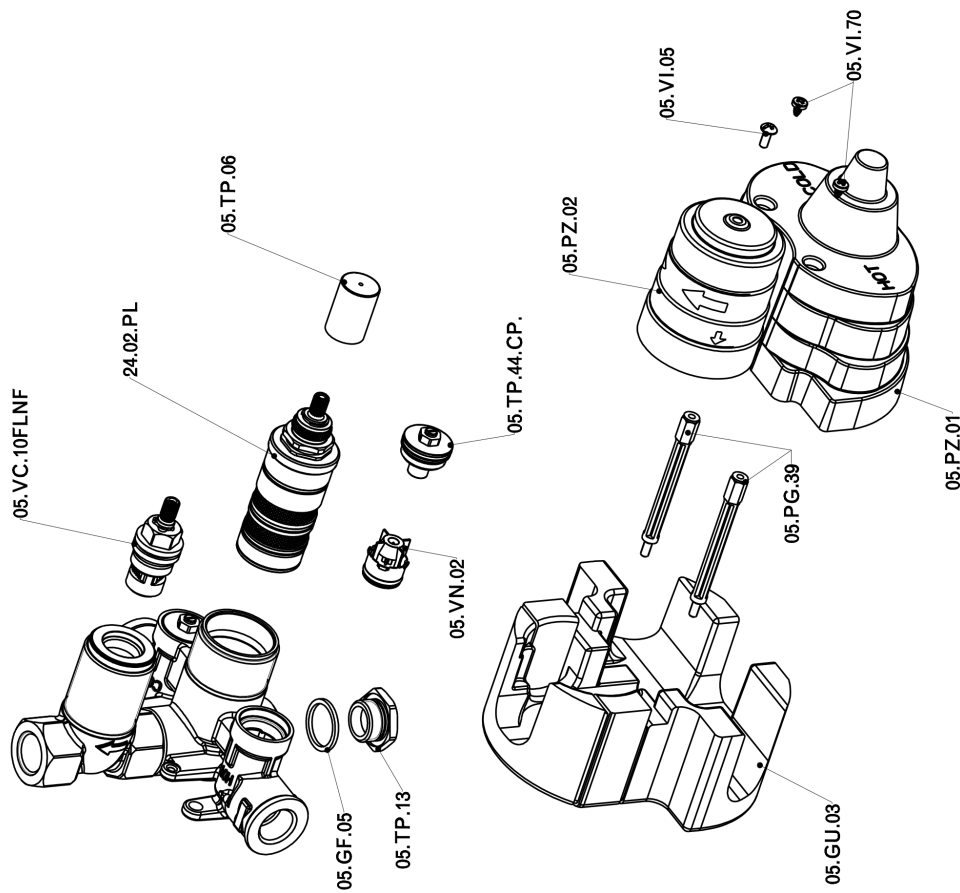

Exposed part for con.thermo.shower valve 1-outlet CUBIC_CU007300

CU007300

<https://en.cisal.it/exposed-part-for-con-thermo-shower-valve-1-outlet-cubic-cu007300>

Concealed thermostatic shower valve, 1-outlet CONCEALED_ZA007301

ZA007301

<https://en.cisal.it/concealed-thermostatic-shower-valve-1-outlet-concealed-za007301>

2026-04-03