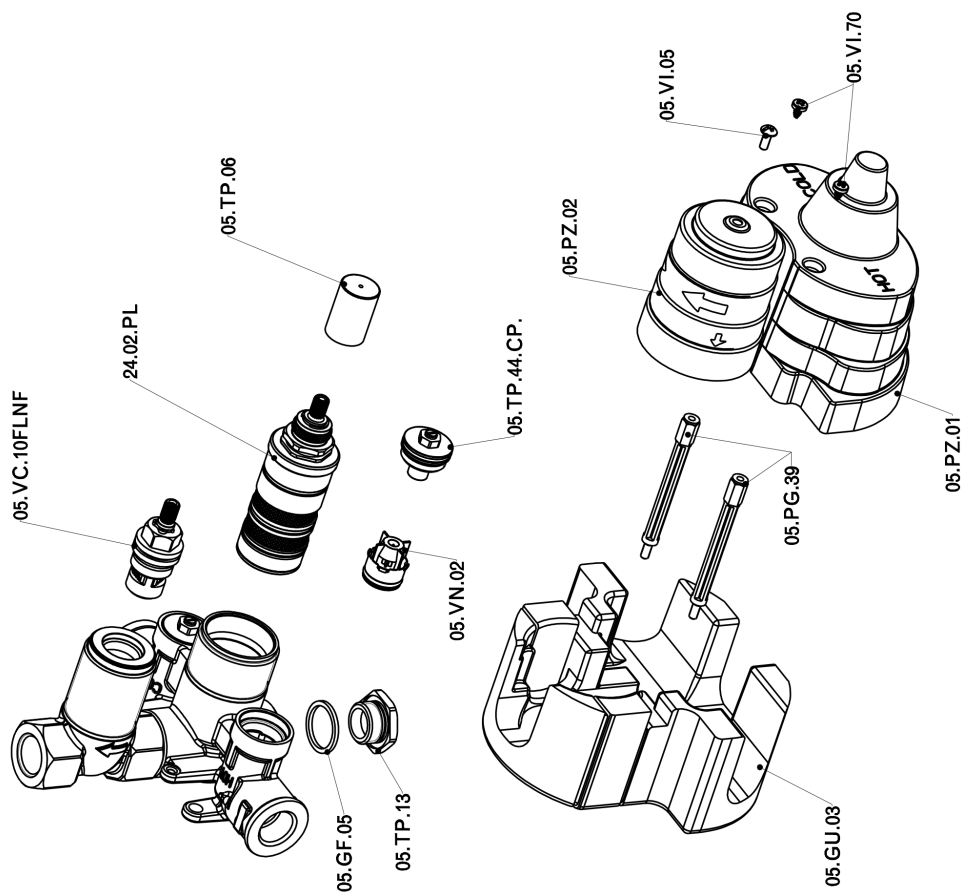

Exposed part for con.thermo.shower valve 1-outlet CUBIC_CU007300

CU007300

<https://en.cisal.it/exposed-part-for-con-thermo-shower-valve-1-outlet-cubic-cu007300>

Concealed thermostatic shower valve, 1-outlet CONCEALED_ZA007301

ZA007301

<https://en.cisal.it/concealed-thermostatic-shower-valve-1-outlet-concealed-za007301>

2026-05-19