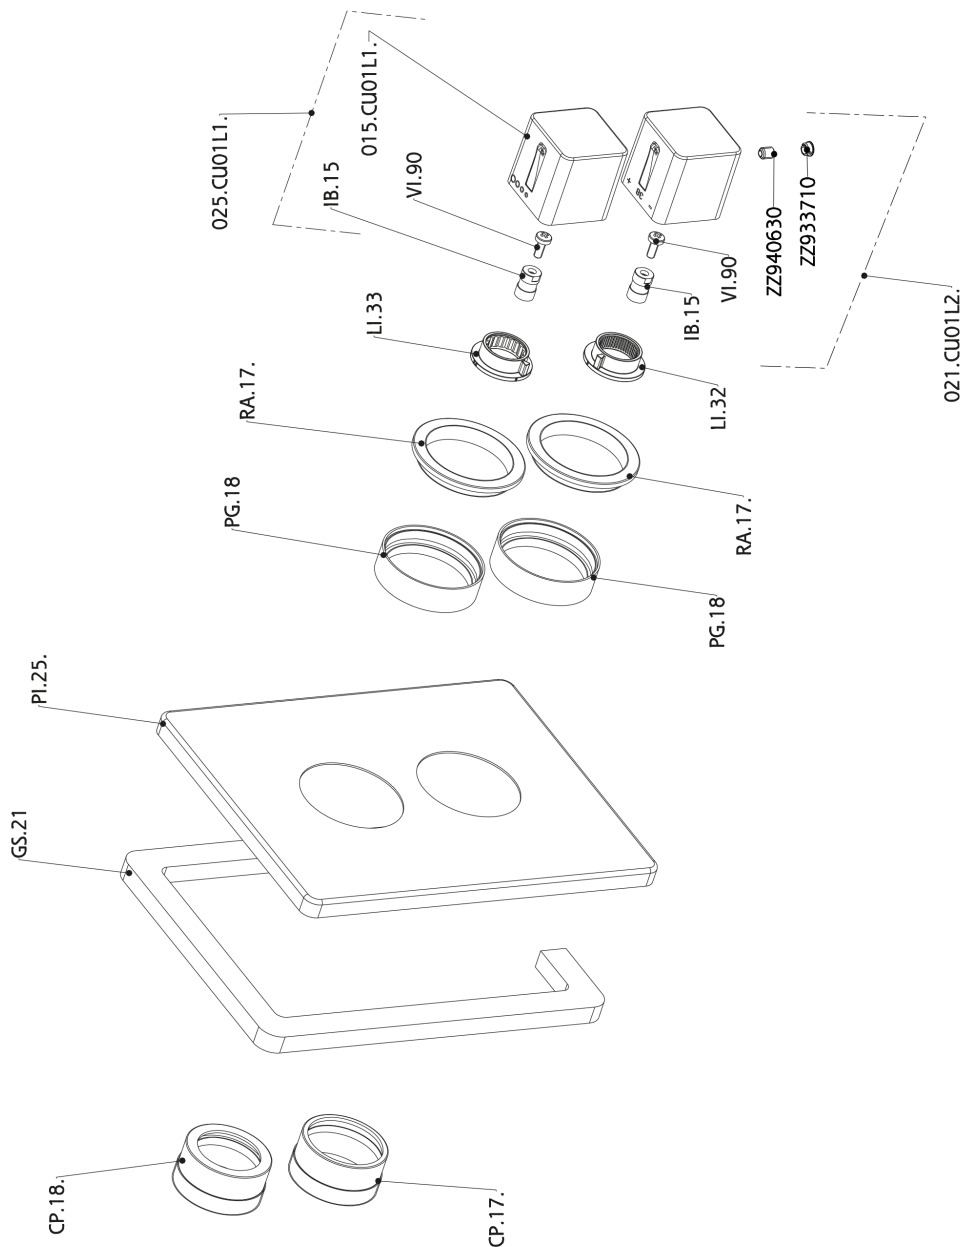

Exposed part for con.thermo.shower valve 1-outlet CUBIC_CU007300

CU007300

<https://en.cisal.it/exposed-part-for-con-thermo-shower-valve-1-outlet-cubic-cu007300>

Concealed thermostatic shower valve, 1-outlet CONCEALED_ZA007301

ZA007301

<https://en.cisal.it/concealed-thermostatic-shower-valve-1-outlet-concealed-za007301>

2026-06-13