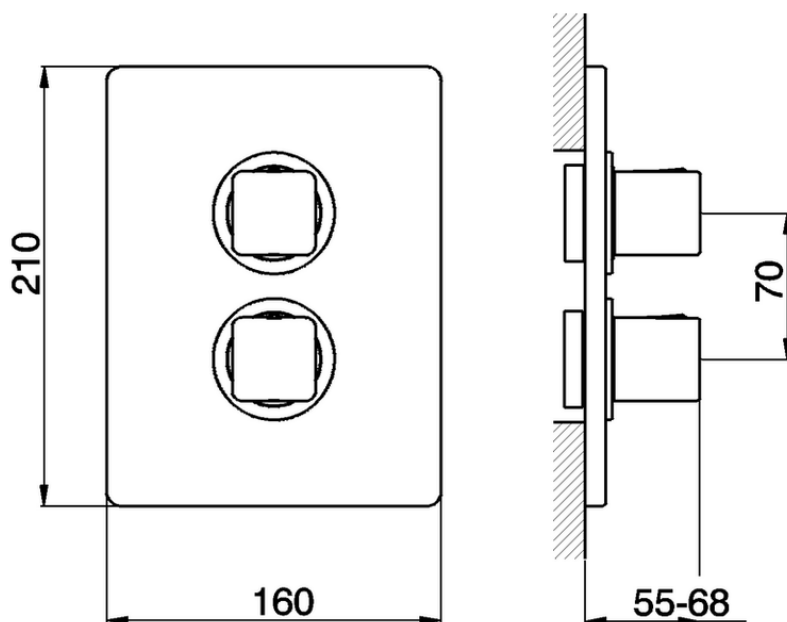

Exposed part for con.thermo.shower valve 1-outlet CUBIC_CU007300

CU007300

<https://en.cisal.it/exposed-part-for-con-thermo-shower-valve-1-outlet-cubic-cu007300>

Piastra/Plate/Plaque/Platte/Placa
 2-3mm: XX 25-40 YY 76-91
 10mm: XX 16-31 YY 65-80

ZA007301

<https://en.cisal.it/concealed-thermostatic-shower-valve-1-outlet-concealed-za007301>

2026-05-19