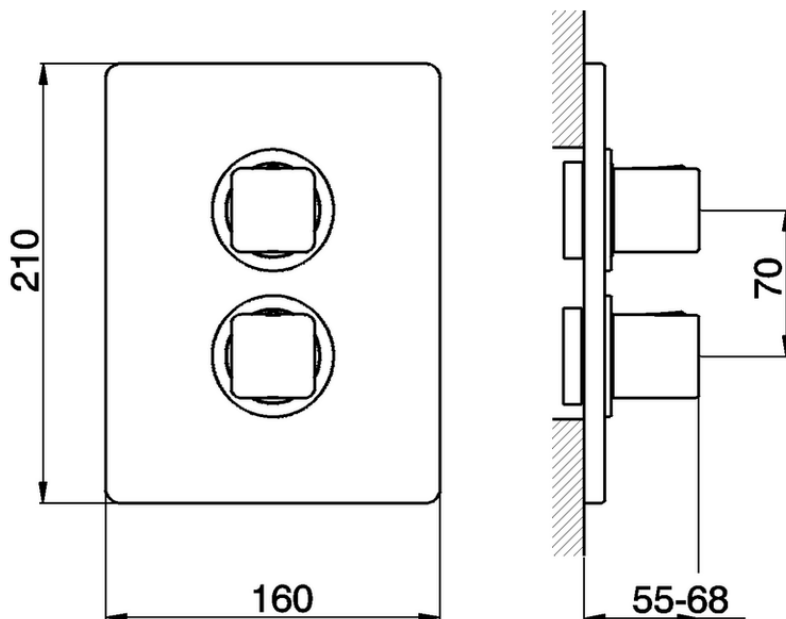

Exposed part for con.thermo.shower valve 1-outlet CUBIC_CU007300

CU007300

<https://en.cisal.it/exposed-part-for-con-thermo-shower-valve-1-outlet-cubic-cu007300>

Piastra/Plate/Plaque/Platte/Placa
 2-3mm: XX 25-40 YY 76-91
 10mm: XX 16-31 YY 65-80

ZA007301

<https://en.cisal.it/concealed-thermostatic-shower-valve-1-outlet-concealed-za007301>

2026-04-26