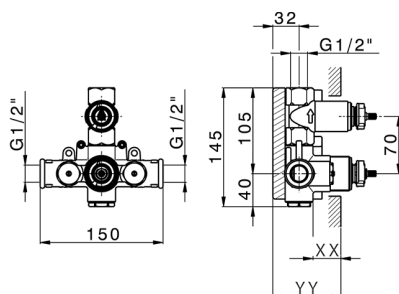

## Exposed part for con.thermo.shower valve 1-outlet CUBIC\_CU007300

CU007300

<https://en.cisal.it/exposed-part-for-con-thermo-shower-valve-1-outlet-cubic-cu007300>

## Concealed thermostatic shower valve, 1-outlet CONCEALED\_ZA007301

MODEL **ZA007301**

Concealed thermostatic shower valve,  
1-outlet, Stopvalve with 1/2" outlet, without trim kit

AVAILABLE FINISHINGS

CHARACTERISTICS

Concealed **1**  
Cartridge Spare Parts **24.04A.PP**  
**8x20 Plus P Thermostatic Valve**

Piastra/Plate/Plaque/Platte/Placa  
2-3mm: XX 25-40 YY 76-91  
10mm: XX 16-31 YY 65-80