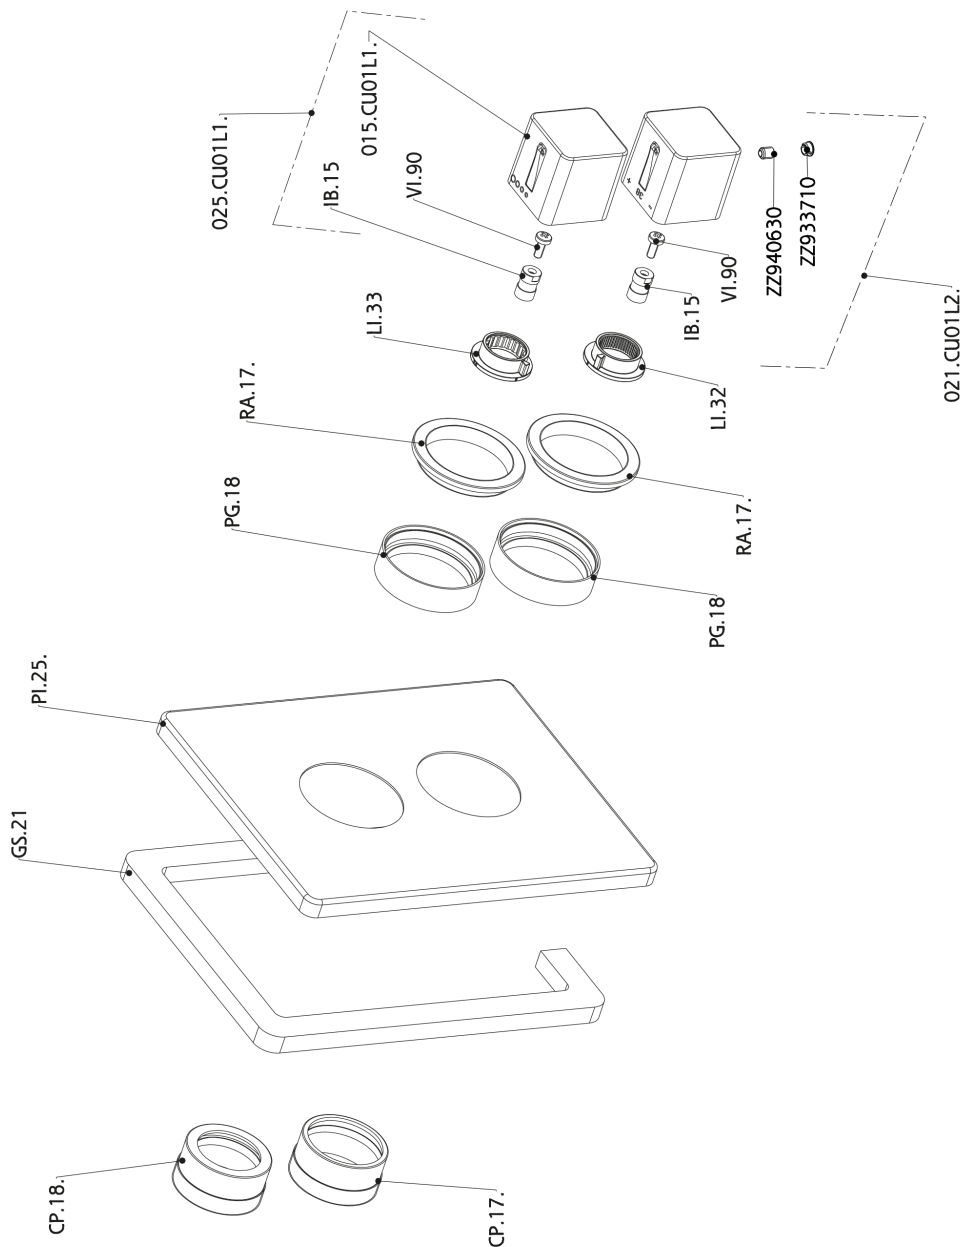

## Exposed part for con.thermo.shower valve 1-outlet CUBIC\_CU007300

MODEL **CU007300**

Exposed part for con.thermo.shower valve  
1-outlet, stop valve, without concealed part, for items  
ZA007301

## Exposed part for con.thermo.shower valve 1-outlet CUBIC\_CU007300

CU007300

<https://en.cisal.it/exposed-part-for-con-thermo-shower-valve-1-outlet-cubic-cu007300>

## Concealed thermostatic shower valve, 1-outlet CONCEALED\_ZA007301

MODEL **ZA007301**

Concealed thermostatic shower valve,  
1-outlet, Stopvalve with 1/2" outlet, without trim kit

AVAILABLE FINISHINGS

CHARACTERISTICS

Concealed **1**  
Cartridge Spare Parts **24.04A.PP**  
**8x20 Plus P Thermostatic Valve**

Piastra/Plate/Plaque/Platte/Placa  
2-3mm: XX 25-40 YY 76-91  
10mm: XX 16-31 YY 65-80