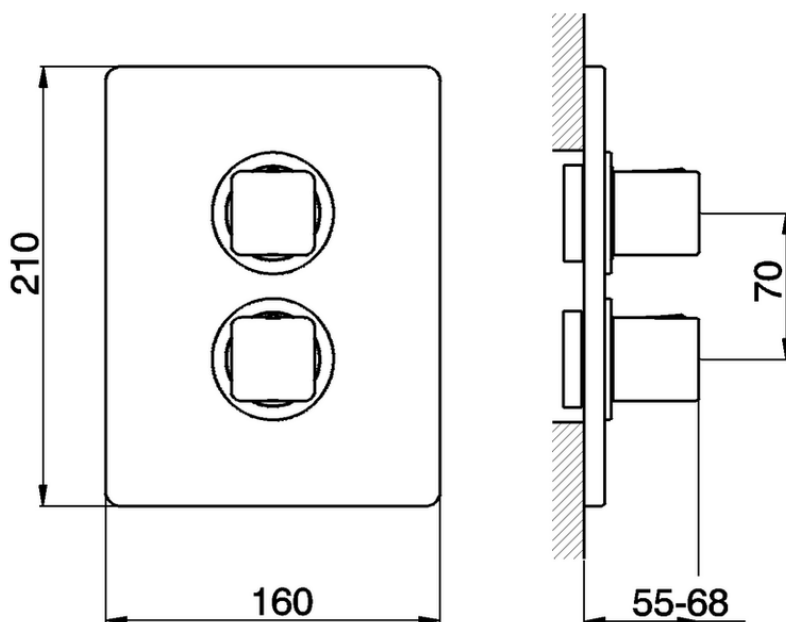

Exposed part for con.thermo.shower valve 1-outlet CUBIC_CU007300

CU007300

<https://en.cisal.it/exposed-part-for-con-thermo-shower-valve-1-outlet-cubic-cu007300>

Piastra/Plate/Plaque/Platte/Placa
 2-3mm: XX 25-40 YY 76-91
 10mm: XX 16-31 YY 65-80

ZA007301

<https://en.cisal.it/concealed-thermostatic-shower-valve-1-outlet-concealed-za007301>

2026-06-13