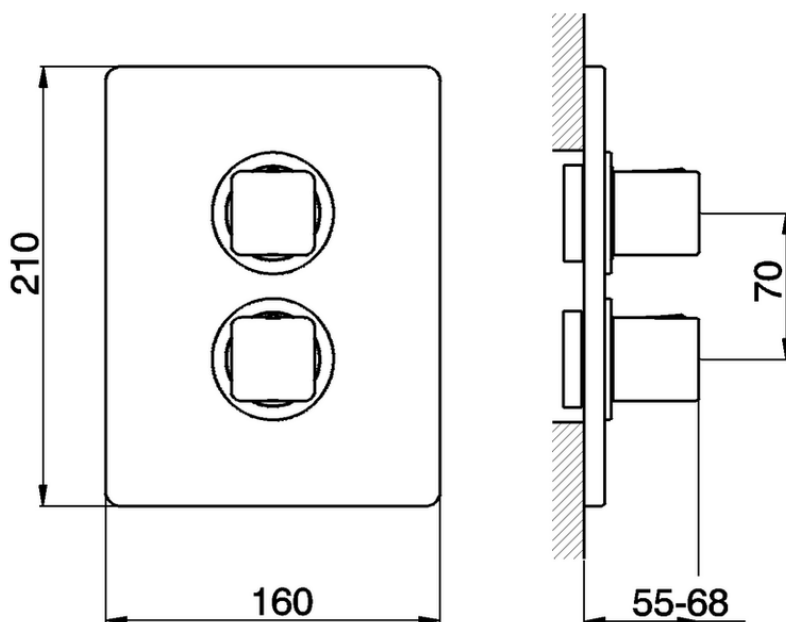

## Exposed part for con.thermo.shower valve 1-outlet CUBIC\_CU007300

CU007300

<https://en.cisal.it/exposed-part-for-con-thermo-shower-valve-1-outlet-cubic-cu007300>

Piastra/Plate/Plaque/Platte/Placa  
 2-3mm: XX 25-40 YY 76-91  
 10mm: XX 16-31 YY 65-80

ZA007301

<https://en.cisal.it/concealed-thermostatic-shower-valve-1-outlet-concealed-za007301>

2026-04-03