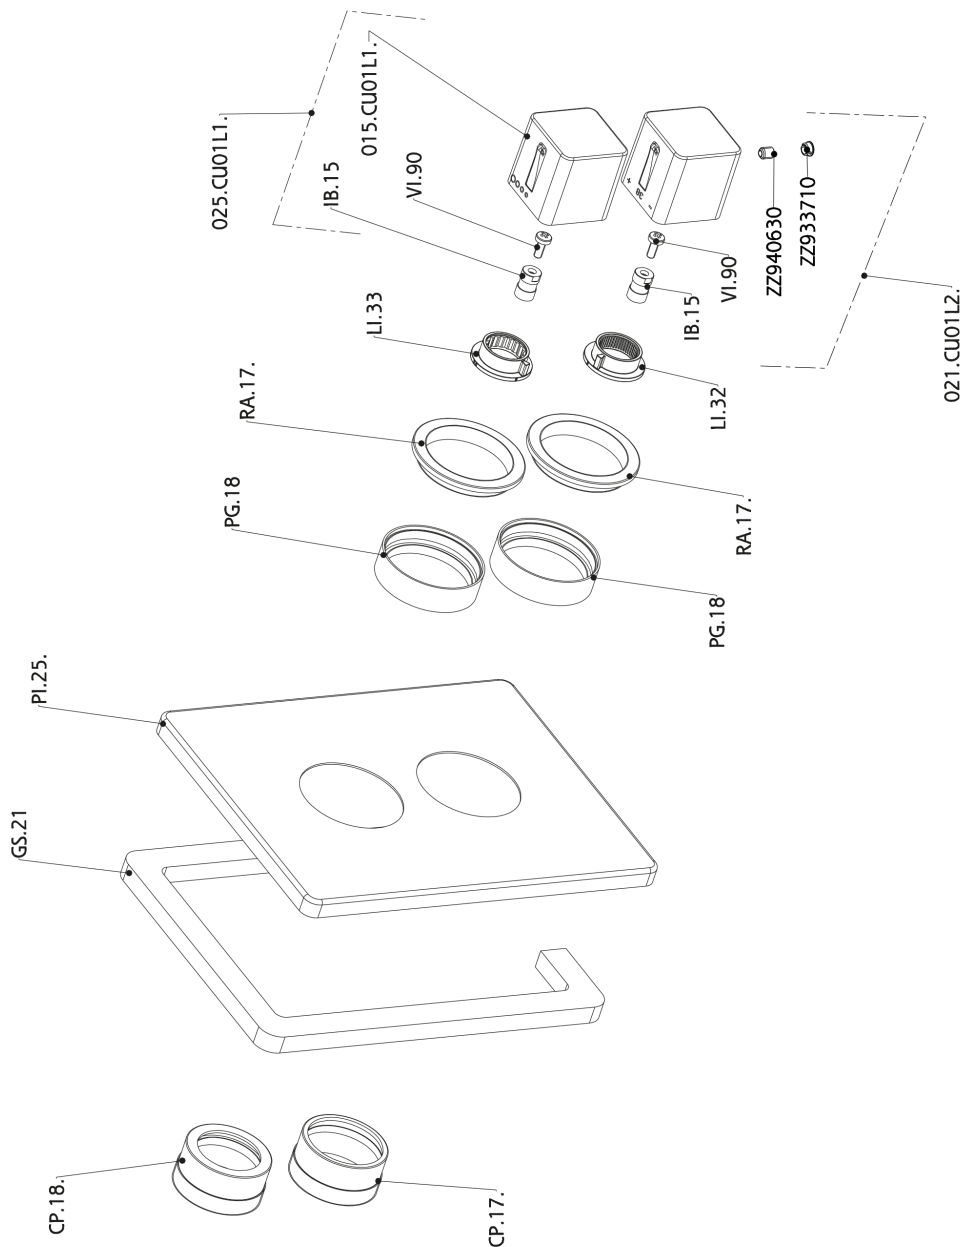

Exposed part for con.thermo.shower valve 1-outlet CUBIC_CU007300

MODEL **CU007300**

Exposed part for con.thermo.shower valve
1-outlet, stop valve, without concealed part, for items
ZA007301

AVAILABLE FINISHINGS

-  **21** 21 Chrome
-  **2B** 2B Polished Nickel
-  **2F** 2F Brushed Nickel
-  **40** 40 Matt Black

CHARACTERISTICS

Installation **Concealed**
Required concealed parts **ZA007301**

Thermostatic

The Cisal thermostatic is your personal water manager, helping you to handle, control and save water and energy.

Exposed part for con.thermo.shower valve 1-outlet CUBIC_CU007300

CU007300

<https://en.cisal.it/exposed-part-for-con-thermo-shower-valve-1-outlet-cubic-cu007300>

Concealed thermostatic shower valve, 1-outlet CONCEALED_ZA007301

MODEL **ZA007301**

Concealed thermostatic shower valve,
1-outlet, Stopvalve with 1/2" outlet, without trim kit

AVAILABLE FINISHINGS

CHARACTERISTICS

Concealed **1**
Cartridge Spare Parts **24.04A.PP**

8x20 Plus P Thermostatic Valve