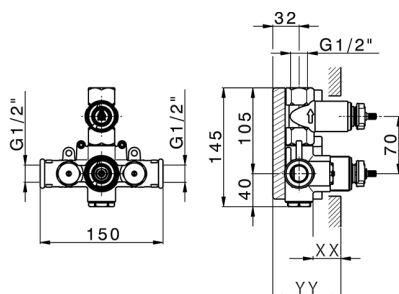

MODEL **ZA007301**

Concealed thermostatic shower valve,
1-outlet, Stopvalve with 1/2" outlet, without trim kit

AVAILABLE FINISHINGS

CHARACTERISTICS

Concealed **1**
Cartridge Spare Parts **24.04A.PP**

8x20 Plus P Thermostatic Valve

Piastra/Plate/Plaque/Platte/Placa

2-3mm: XX 25-40 YY 76-91

10mm: XX 16-31 YY 65-80

Thermostatic

The Cisal thermostatic is your personal water manager, helping you to handle, control and save water and energy.