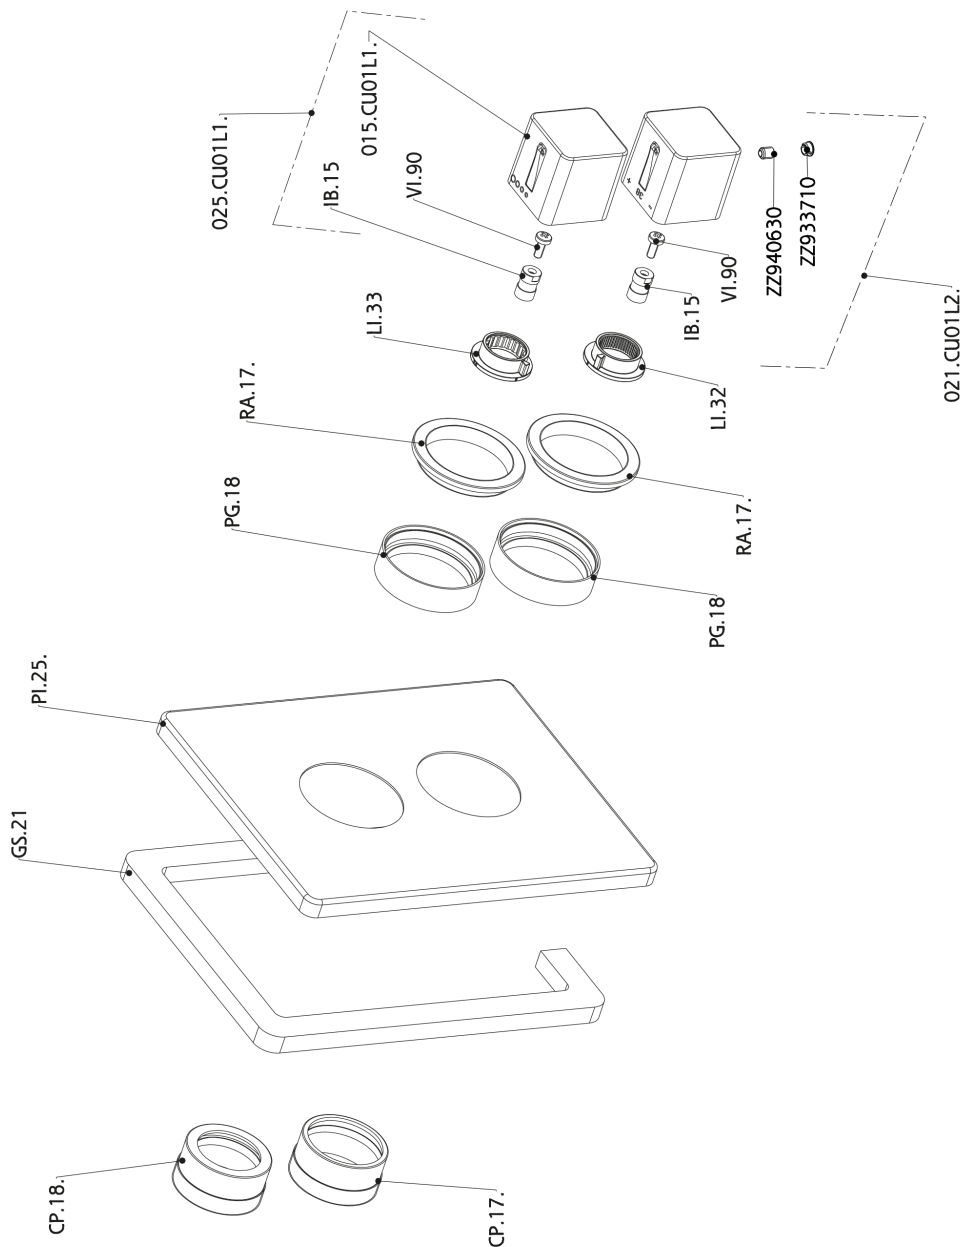

## Exposed part for con.thermo.shower valve 1-outlet CUBIC\_CU007300

MODEL **CU007300**

Exposed part for con.thermo.shower valve  
1-outlet, stop valve, without concealed part, for items  
ZA007301

### CHARACTERISTICS

Installation **Concealed**  
Required concealed parts **ZA007301**

## Exposed part for con.thermo.shower valve 1-outlet CUBIC\_CU007300

CU007300

<https://en.cisal.it/exposed-part-for-con-thermo-shower-valve-1-outlet-cubic-cu007300>

CHARACTERISTICS

Concealed **1**  
Cartridge Spare Parts **24.04A.PP**  
**8x20 Plus P Thermostatic Valve**

Piastra/Plate/Plaque/Platte/Placa  
2-3mm: XX 25-40 YY 76-91  
10mm: XX 16-31 YY 65-80