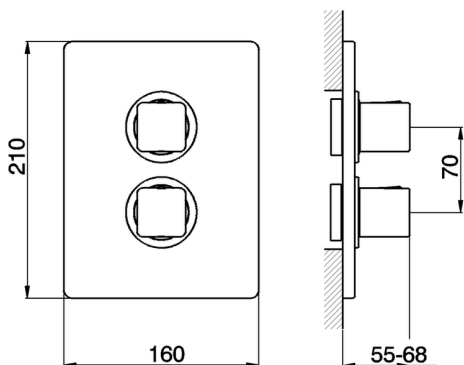

CHARACTERISTICS

Installation **Concealed**
Required concealed parts **ZA007301**

Thermostatic

The Cisal thermostatic is your personal water manager, helping you to handle, control and save water and energy.