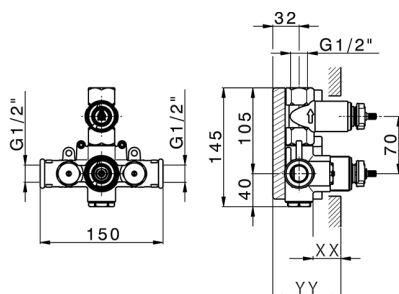

## Exposed part for con.thermo.shower valve 1-outlet CUBIC\_CU007300

CU007300

<https://en.cisal.it/exposed-part-for-con-thermo-shower-valve-1-outlet-cubic-cu007300>

## Concealed thermostatic shower valve, 1-outlet CONCEALED\_ZA007301

MODEL **ZA007301**

Concealed thermostatic shower valve,  
1-outlet, Stopvalve with 1/2" outlet, without trim kit

AVAILABLE FINISHINGS

**04** 04 Without finishing

CHARACTERISTICS

Concealed **1**  
Cartridge Spare Parts **24.04A.PP**  
**8x20 Plus P Thermostatic Valve**

Piastra/Plate/Plaque/Platte/Placa  
2-3mm: XX 25-40 YY 76-91  
10mm: XX 16-31 YY 65-80