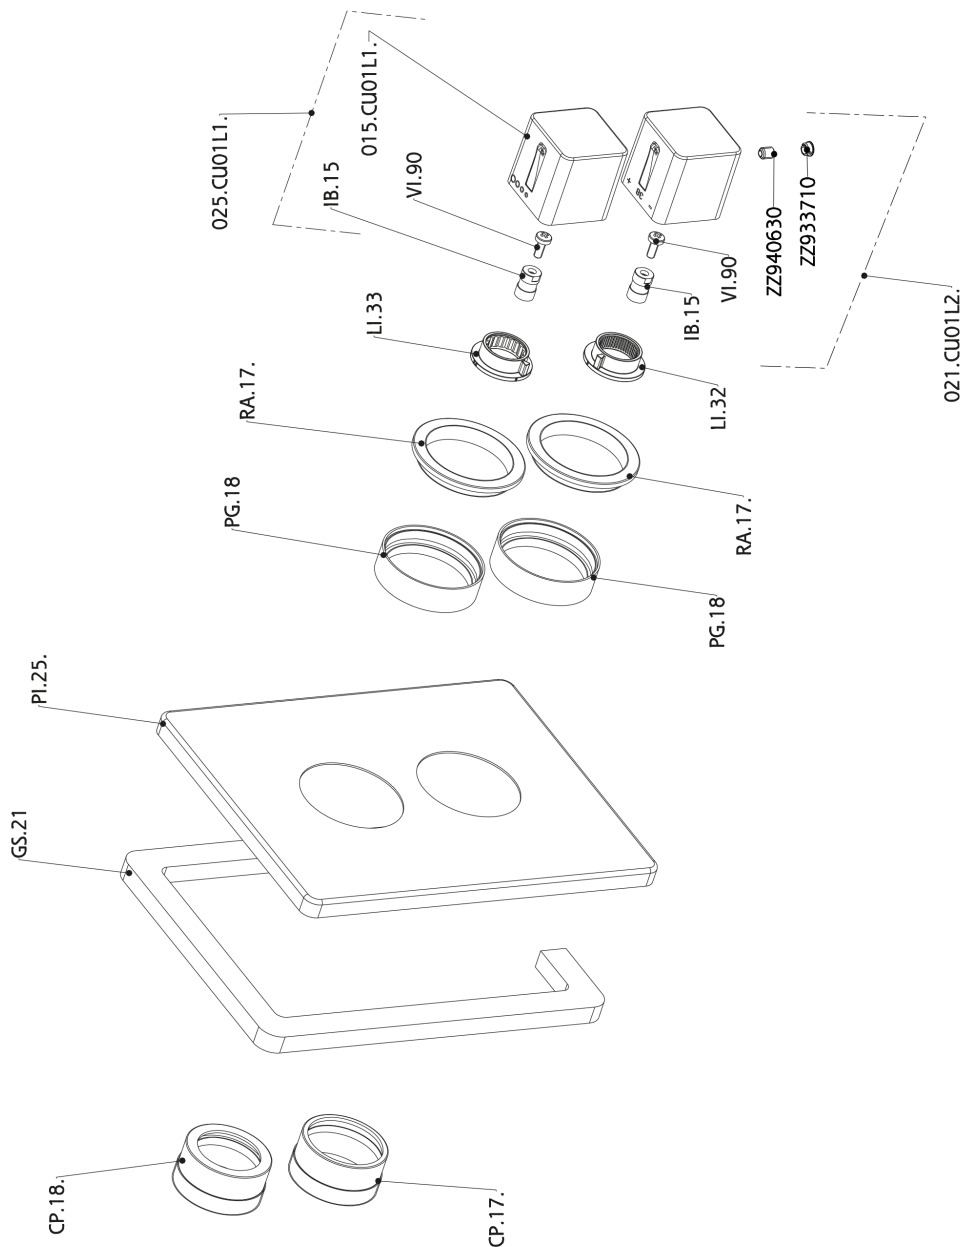

## Exposed part for con.thermo.shower valve 1-outlet CUBIC\_CU007300

CU007300

<https://en.cisal.it/exposed-part-for-con-thermo-shower-valve-1-outlet-cubic-cu007300>

## Concealed thermostatic shower valve, 1-outlet CONCEALED\_ZA007301

ZA007301

<https://en.cisal.it/concealed-thermostatic-shower-valve-1-outlet-concealed-za007301>

2026-04-26