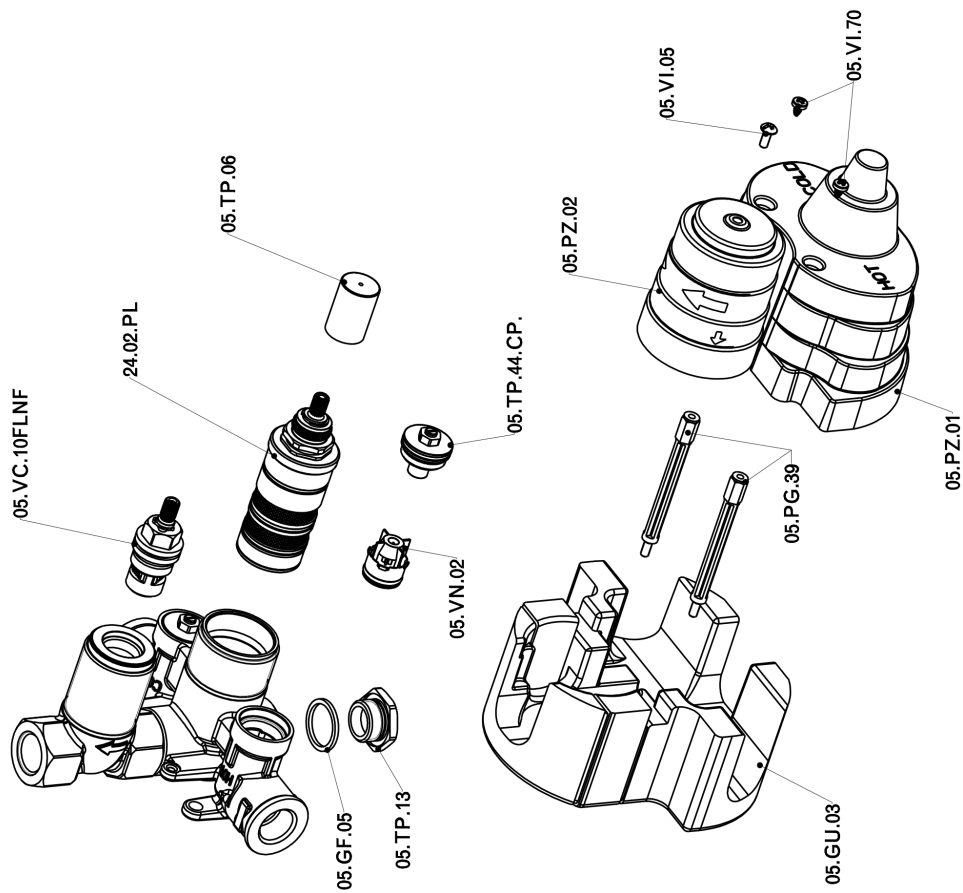

## Exposed part for con.thermo.shower valve 1-outlet CUBIC\_CU007300

CU007300

<https://en.cisal.it/exposed-part-for-con-thermo-shower-valve-1-outlet-cubic-cu007300>

## Concealed thermostatic shower valve, 1-outlet CONCEALED\_ZA007301

ZA007301

<https://en.cisal.it/concealed-thermostatic-shower-valve-1-outlet-concealed-za007301>

2026-04-26