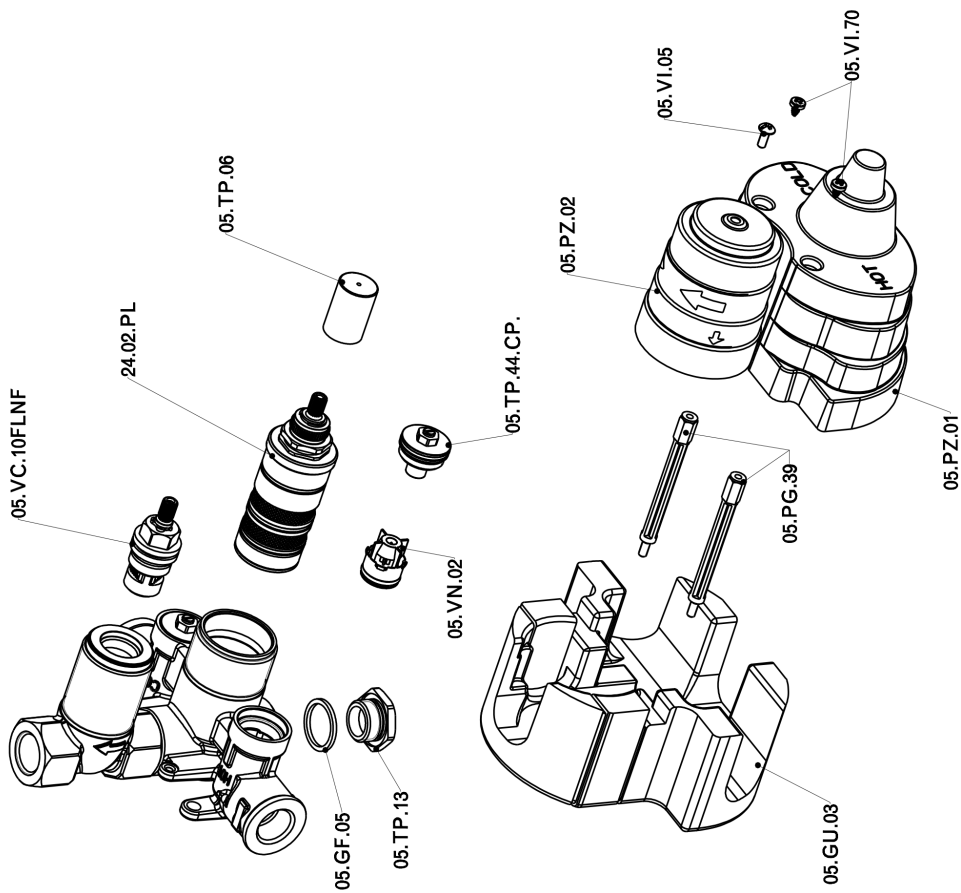

## Exposed part for con.thermo.shower valve 1-outlet CUBIC\_CU007300

CU007300

<https://en.cisal.it/exposed-part-for-con-thermo-shower-valve-1-outlet-cubic-cu007300>

## Concealed thermostatic shower valve, 1-outlet CONCEALED\_ZA007301

ZA007301

<https://en.cisal.it/concealed-thermostatic-shower-valve-1-outlet-concealed-za007301>

2026-04-03