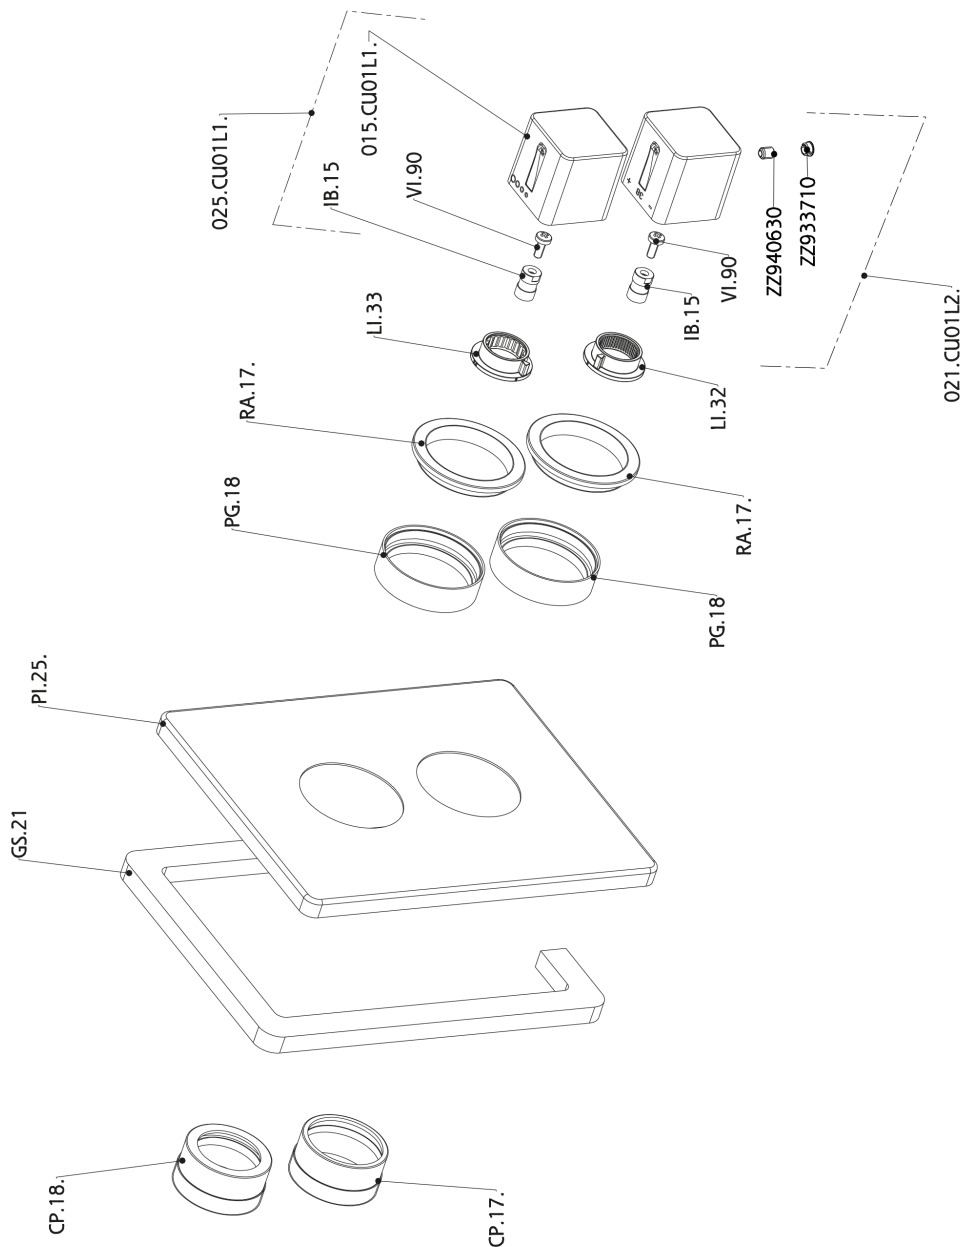

## Exposed part for con.thermo.shower valve 1-outlet CUBIC\_CU007300

CU007300

<https://en.cisal.it/exposed-part-for-con-thermo-shower-valve-1-outlet-cubic-cu007300>

## Concealed thermostatic shower valve, 1-outlet CONCEALED\_ZA007301

ZA007301

<https://en.cisal.it/concealed-thermostatic-shower-valve-1-outlet-concealed-za007301>

2026-04-03