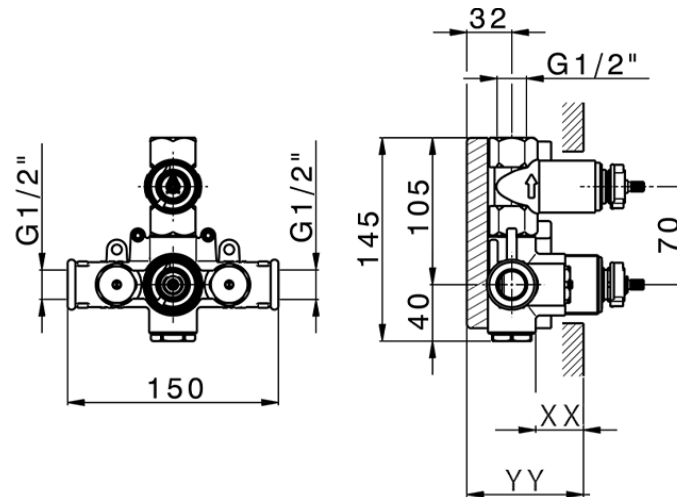

Exposed part for con.thermo.shower valve 1-outlet CUBIC_CU007300

CU007300

<https://en.cisal.it/exposed-part-for-con-thermo-shower-valve-1-outlet-cubic-cu007300>

Piastra/Plate/Plaque/Platte/Placa
 2-3mm: XX 25-40 YY 76-91
 10mm: XX 16-31 YY 65-80

ZA007301

<https://en.cisal.it/concealed-thermostatic-shower-valve-1-outlet-concealed-za007301>

2026-06-14