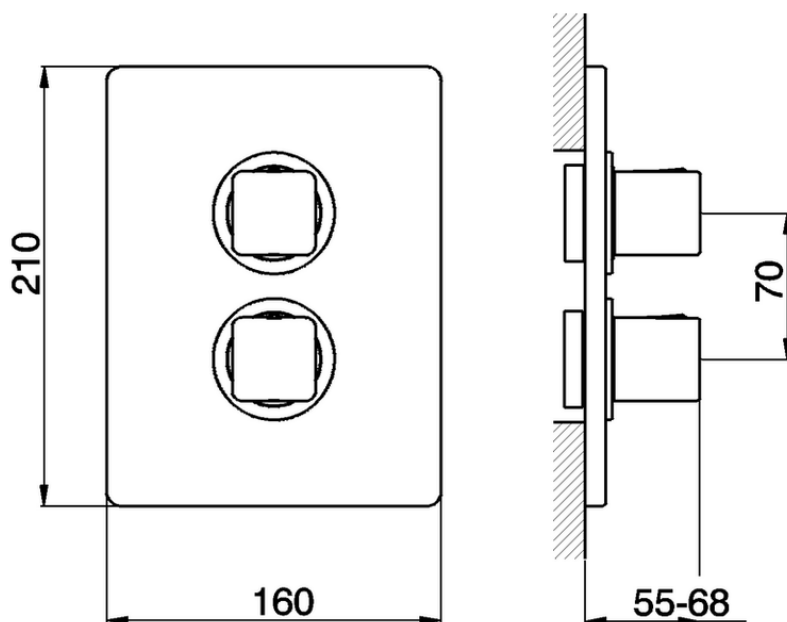

Exposed part for con.thermo.shower valve 1-outlet CUBIC_CU007300

CU007300

<https://en.cisal.it/exposed-part-for-con-thermo-shower-valve-1-outlet-cubic-cu007300>

Piastra/Plate/Plaque/Platte/Placa
 2-3mm: XX 25-40 YY 76-91
 10mm: XX 16-31 YY 65-80

ZA007301

<https://en.cisal.it/concealed-thermostatic-shower-valve-1-outlet-concealed-za007301>

2026-06-14