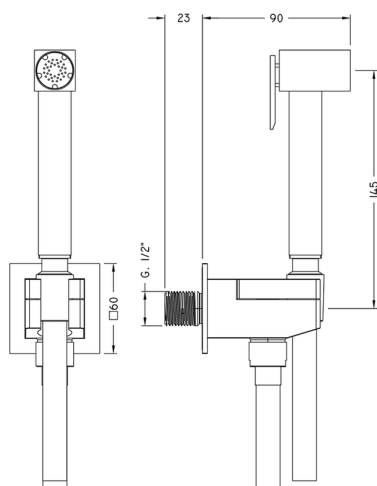

## Bidet handshower set HYGENIC SHOWERS\_CU007935

MODEL **CU007935**

Bidet handshower set, square wall bracket, single water opening, Brass Bidet handshower, 120 cm PVC flexible hose

AVAILABLE FINISHINGS

CHARACTERISTICS

**Bidet handshower**