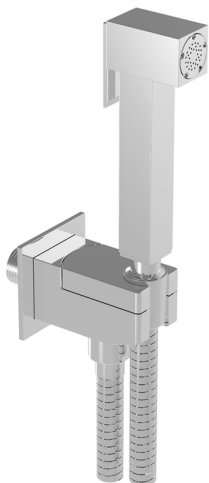

Bidet handshower set HYGENIC SHOWERS_CU007935

MODEL **CU007935**

Bidet handshower set, square wall bracket, single water opening, Brass Bidet handshower, 120 cm PVC flexible hose

AVAILABLE FINISHINGS

CHARACTERISTICS

Bidet handshower

Hygienic Spray

Multi-jets hygienic hand shower, for personal hygiene care.

2026-06-05