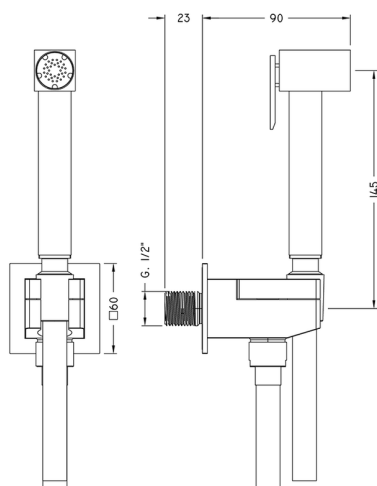

## Bidet handshower set HYGENIC SHOWERS\_CU007935

MODEL **CU007935**

Bidet handshower set, square wall bracket, single water opening, Brass Bidet handshower, 120 cm PVC flexible hose

AVAILABLE FINISHINGS

**21** 21 Chrome

CHARACTERISTICS

**Bidet handshower**