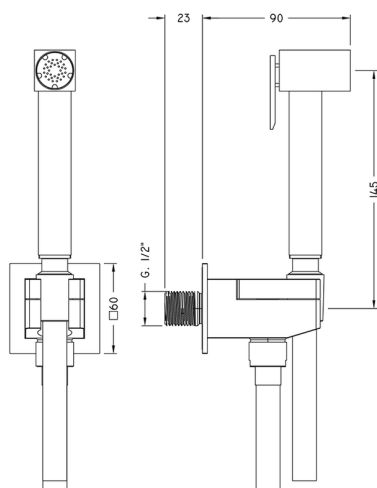

Bidet handshower set HYGENIC SHOWERS_CU007935

MODEL **CU007935**

Bidet handshower set, square wall bracket, single water opening, Brass Bidet handshower, 120 cm PVC flexible hose

AVAILABLE FINISHINGS

CHARACTERISTICS

Bidet handshower

Hygienic Spray

Multi-jets hygienic hand shower, for personal hygiene care.

2026-06-05