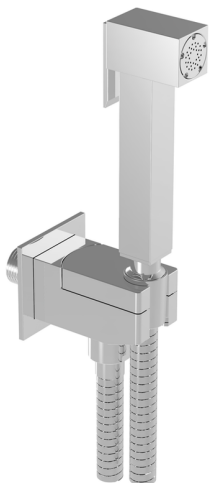

## Bidet handshower set HYGENIC SHOWERS\_CU007935

MODEL **CU007935**

Bidet handshower set, square wall bracket, single water opening, Brass Bidet handshower, 120 cm PVC flexible hose

AVAILABLE FINISHINGS

**21** 21 Chrome

CHARACTERISTICS

**Bidet handshower**