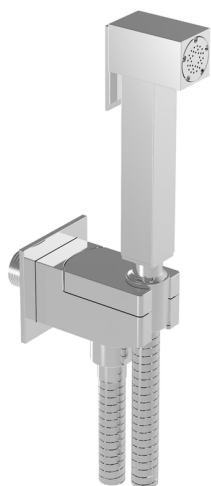

## Bidet handshower set HYGENIC SHOWERS\_CU007935

MODEL **CU007935**

Bidet handshower set, square wall bracket, single water opening, Brass Bidet handshower, 120 cm PVC flexible hose

AVAILABLE FINISHINGS

CHARACTERISTICS

**Bidet handshower**