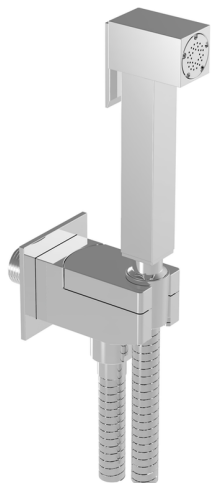

## Bidet handshower set HYGENIC SHOWERS\_CU007935

MODEL **CU007935**

Bidet handshower set, square wall bracket, single water opening, Brass Bidet handshower, 120 cm PVC flexible hose

AVAILABLE FINISHINGS

**21** 21 Chrome

CHARACTERISTICS

**Bidet handshower**