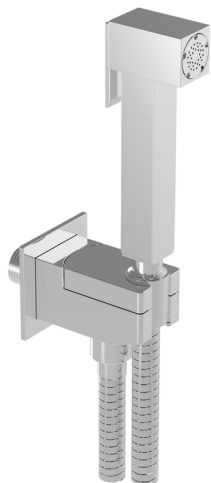

## Bidet handshower set HYGENIC SHOWERS\_CU007935

MODEL **CU007935**

Bidet handshower set, square wall bracket, single water opening, Brass Bidet handshower, 120 cm PVC flexible hose

AVAILABLE FINISHINGS

CHARACTERISTICS

**Bidet handshower**