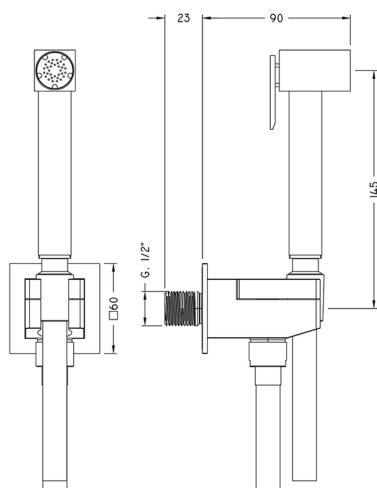

## Bidet handshower set HYGENIC SHOWERS\_CU007935

MODEL **CU007935**

Bidet handshower set, square wall bracket, single water opening, Brass Bidet handshower, 120 cm PVC flexible hose

AVAILABLE FINISHINGS

**21** 21 Chrome

CHARACTERISTICS

**Bidet handshower**