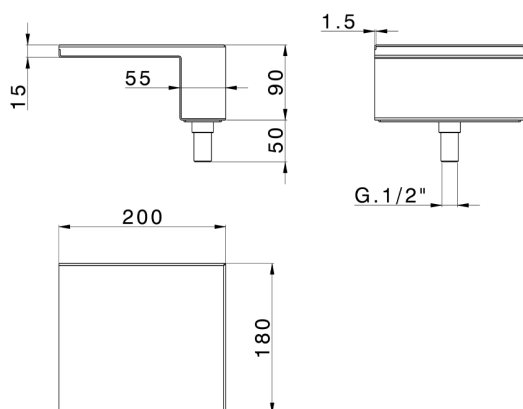

Deck-mounted waterfall spout COMPONENTS_ZA002280

MODEL **ZA002280**

Deck-mounted waterfall spout, Stainless Steel AISI 304

AVAILABLE FINISHINGS

D1 D1 Brushed Inox

D2 D2 Polished Inox

CHARACTERISTICS

2026-04-26