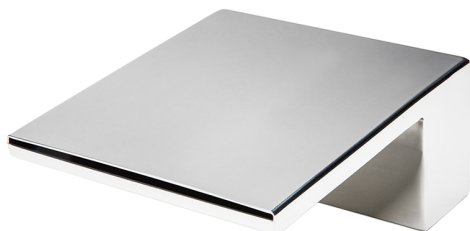

## Deck-mounted waterfall spout COMPONENTS\_ZA002280

MODEL **ZA002280**

Deck-mounted waterfall spout, Stainless Steel AISI 304

AVAILABLE FINISHINGS

**D1** D1 Brushed Inox

**D2** D2 Polished Inox

CHARACTERISTICS