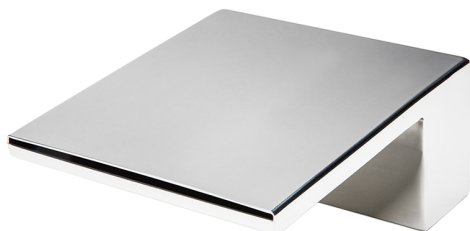

Deck-mounted waterfall spout COMPONENTS_ZA002280

MODEL **ZA002280**

Deck-mounted waterfall spout, Stainless Steel AISI 304

AVAILABLE FINISHINGS

D1 D1 Brushed Inox

D2 D2 Polished Inox

CHARACTERISTICS

2026-04-06