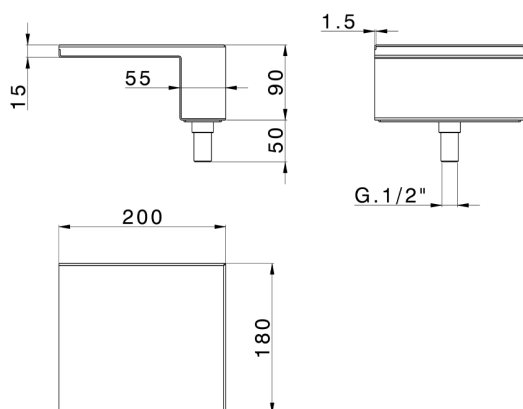

Deck-mounted waterfall spout COMPONENTS_ZA002280

MODEL **ZA002280**

Deck-mounted waterfall spout, Stainless Steel AISI 304

AVAILABLE FINISHINGS

D1 D1 Brushed Inox

D2 D2 Polished Inox

CHARACTERISTICS

2026-04-06