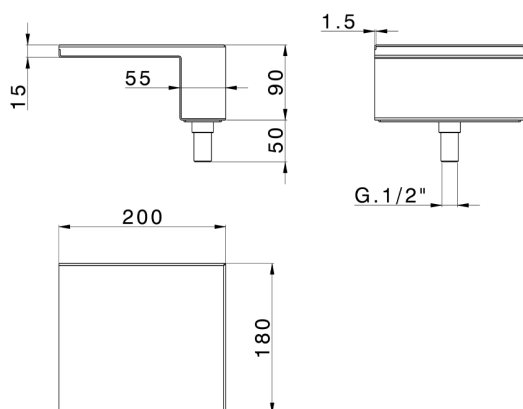

## Deck-mounted waterfall spout COMPONENTS\_ZA002280

MODEL **ZA002280**

Deck-mounted waterfall spout, Stainless Steel AISI 304

AVAILABLE FINISHINGS

**D1** D1 Brushed Inox

**D2** D2 Polished Inox

CHARACTERISTICS