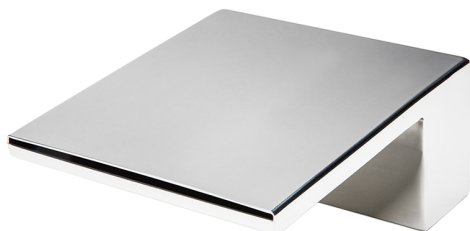

Deck-mounted waterfall spout COMPONENTS_ZA002280

MODEL **ZA002280**

Deck-mounted waterfall spout, Stainless Steel AISI 304

AVAILABLE FINISHINGS

D1 D1 Brushed Inox

D2 D2 Polished Inox

CHARACTERISTICS

2026-04-26