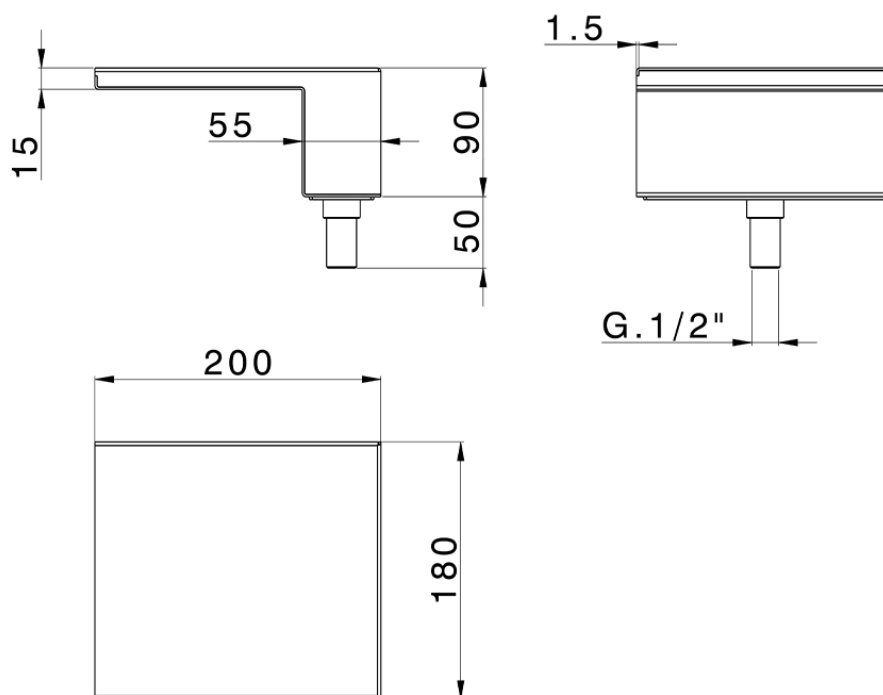

## Deck-mounted waterfall spout COMPONENTS\_ZA002280

ZA002280

<https://en.cisal.it/deck-mounted-waterfall-spout-components-za002280>

2026-04-06