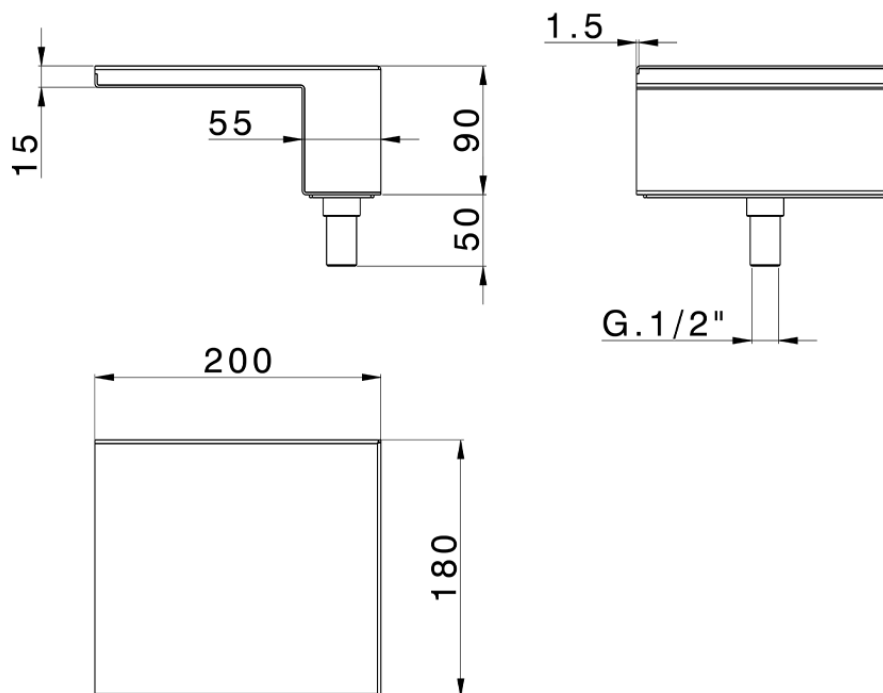

Deck-mounted waterfall spout COMPONENTS_ZA002280

ZA002280

<https://en.cisal.it/deck-mounted-waterfall-spout-components-za002280>

2026-05-17