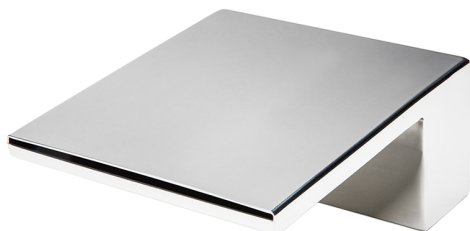

Deck-mounted waterfall spout COMPONENTS_ZA002280

MODEL **ZA002280**

Deck-mounted waterfall spout, Stainless Steel AISI 304

AVAILABLE FINISHINGS

D1 D1 Brushed Inox

D2 D2 Polished Inox

CHARACTERISTICS

2026-05-17