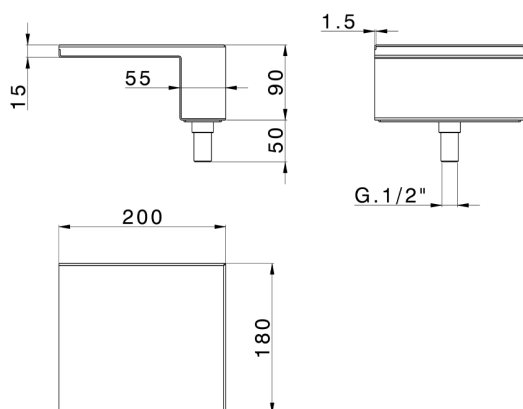

Deck-mounted waterfall spout COMPONENTS_ZA002280

MODEL **ZA002280**

Deck-mounted waterfall spout, Stainless Steel AISI 304

AVAILABLE FINISHINGS

D1 D1 Brushed Inox

D2 D2 Polished Inox

CHARACTERISTICS

2026-06-14