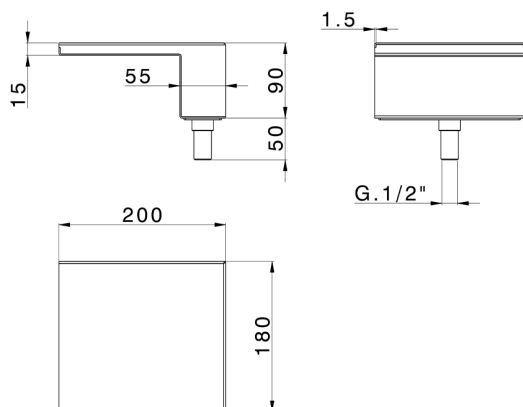

Deck-mounted waterfall spout COMPONENTS_ZA002280

MODEL **ZA002280**

Deck-mounted waterfall spout, Stainless Steel AISI 304

AVAILABLE FINISHINGS

D1 D1 Brushed Inox

D2 D2 Polished Inox

CHARACTERISTICS

2026-05-17