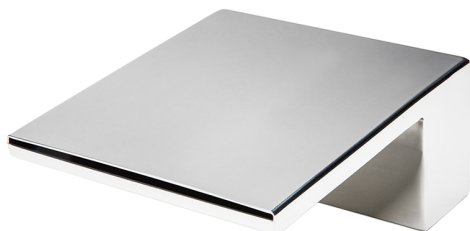

Deck-mounted waterfall spout COMPONENTS_ZA002280

MODEL **ZA002280**

Deck-mounted waterfall spout, Stainless Steel AISI 304

AVAILABLE FINISHINGS

D1 D1 Brushed Inox

D2 D2 Polished Inox

CHARACTERISTICS

2026-06-14