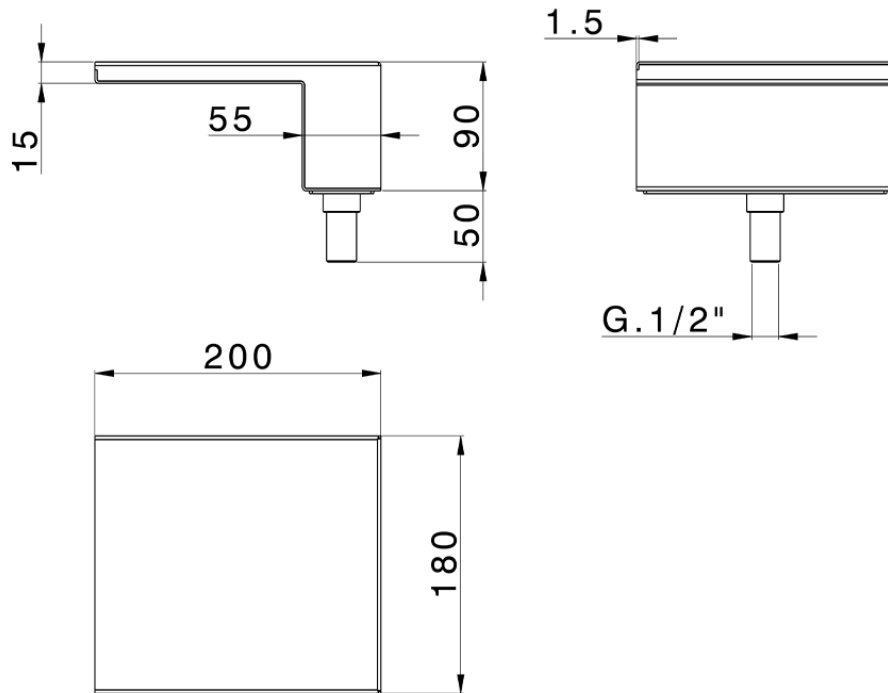

Deck-mounted waterfall spout COMPONENTS_ZA002280

ZA002280

<https://en.cisal.it/deck-mounted-waterfall-spout-components-za002280>

2026-05-17