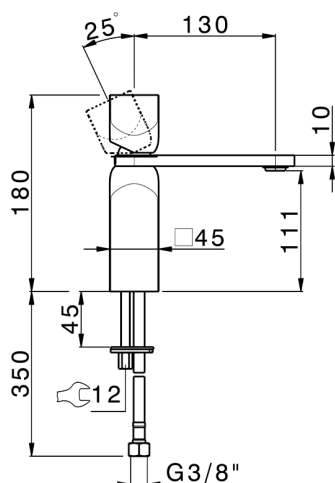

Single lever 'large' washbasin mixer HI-RISE_RI000504

MODEL **RI000504**

Single lever 'large' washbasin mixer, without waste, G.3/8" stainless steel flexible hoses

AVAILABLE FINISHINGS

-  **21** 21 Chrome
-  **24** 24 Gold
-  **2F** 2F Brushed Nickel
-  **2W** 2W Brushed Gold
-  **40** 40 Matt Black
-  **4Q** 4Q Matt White
-  **5G** 5G Rose Gold
-  **6V** 6V Matt White/Brushed Nickel
-  **6X** 6X Matt White/Brushed Gold
-  **7W** 7W Matt Black/Brushed Gold

CHARACTERISTICS

Cartridge Spare Parts

ZZ96550000

25 mm Cartridge

2026-04-26