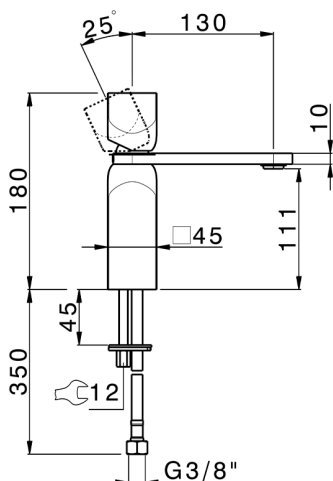

Single lever 'large' washbasin mixer HI-RISE_RI000504

MODEL **RI000504**

Single lever 'large' washbasin mixer, without waste, G.3/8" stainless steel flexible hoses

AVAILABLE FINISHINGS

-  **21** 21 Chrome
-  **24** 24 Gold
-  **2F** 2F Brushed Nickel
-  **2W** 2W Brushed Gold
-  **40** 40 Matt Black
-  **4Q** 4Q Matt White
-  **5G** 5G Rose Gold
-  **6V** 6V Matt White/Brushed Nickel
-  **6X** 6X Matt White/Brushed Gold
-  **7W** 7W Matt Black/Brushed Gold

CHARACTERISTICS

Cartridge Spare Parts

ZZ96550000

25 mm Cartridge

2026-06-14