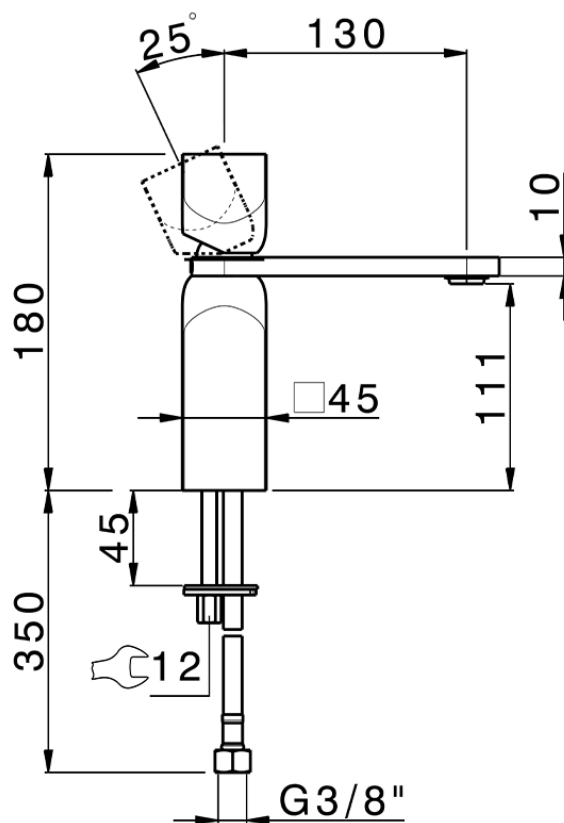

Single lever 'large' washbasin mixer HI-RISE_RI000504

RI000504

<https://en.cisal.it/single-lever-large-washbasin-mixer-hi-rise-ri000504>

2026-06-14