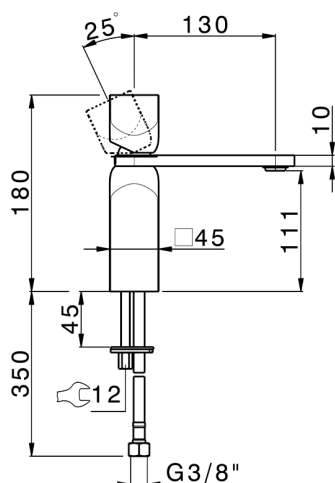

## Single lever 'large' washbasin mixer HI-RISE\_RI000504

MODEL **RI000504**

Single lever 'large' washbasin mixer, without waste, G.3/8" stainless steel flexible hoses

### CHARACTERISTICS

Cartridge Spare Parts

**ZZ96550000**

**25 mm Cartridge**

2026-05-17