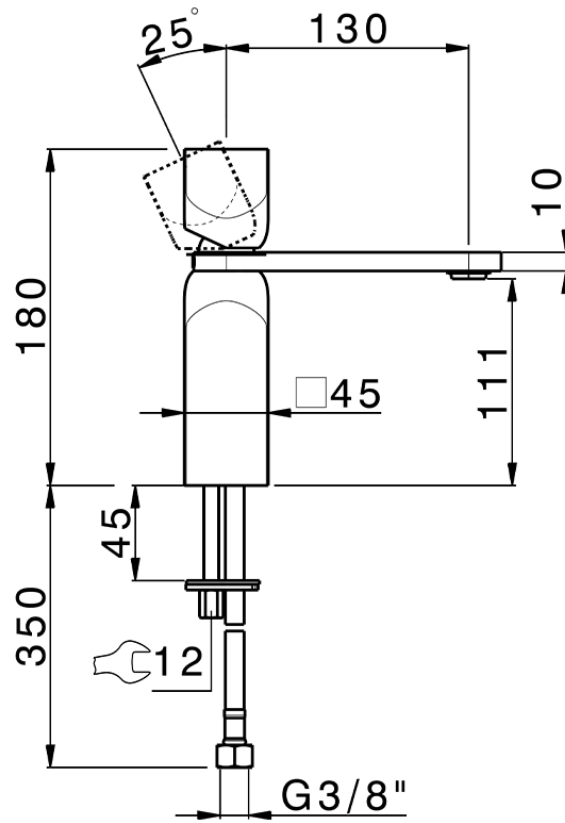

Single lever 'large' washbasin mixer HI-RISE_RI000504

RI000504

<https://en.cisal.it/single-lever-large-washbasin-mixer-hi-rise-ri000504>

2026-04-06