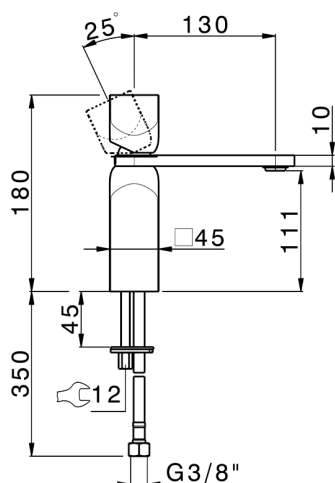

Single lever 'large' washbasin mixer HI-RISE_RI000504

MODEL **RI000504**

Single lever 'large' washbasin mixer, without waste, G.3/8" stainless steel flexible hoses

AVAILABLE FINISHINGS

-  **21** 21 Chrome
-  **24** 24 Gold
-  **2F** 2F Brushed Nickel
-  **2W** 2W Brushed Gold
-  **40** 40 Matt Black
-  **4Q** 4Q Matt White
-  **5G** 5G Rose Gold
-  **6V** 6V Matt White/Brushed Nickel
-  **6X** 6X Matt White/Brushed Gold
-  **7W** 7W Matt Black/Brushed Gold

CHARACTERISTICS

Cartridge Spare Parts

ZZ96550000

25 mm Cartridge

2026-06-16