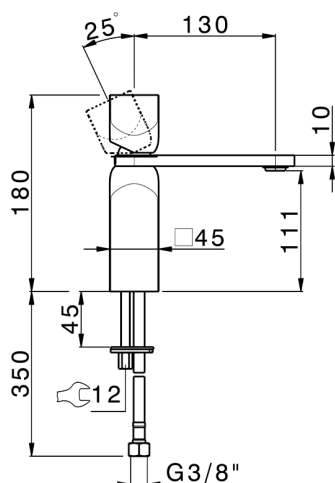

Single lever 'large' washbasin mixer HI-RISE_RI000504

MODEL **RI000504**

Single lever 'large' washbasin mixer, without waste, G.3/8" stainless steel flexible hoses

AVAILABLE FINISHINGS

-  **21** 21 Chrome
-  **24** 24 Gold
-  **2F** 2F Brushed Nickel
-  **2W** 2W Brushed Gold
-  **40** 40 Matt Black
-  **4Q** 4Q Matt White
-  **5G** 5G Rose Gold
-  **6V** 6V Matt White/Brushed Nickel
-  **6X** 6X Matt White/Brushed Gold
-  **7W** 7W Matt Black/Brushed Gold

CHARACTERISTICS

Cartridge Spare Parts

ZZ96550000

25 mm Cartridge

2026-04-06