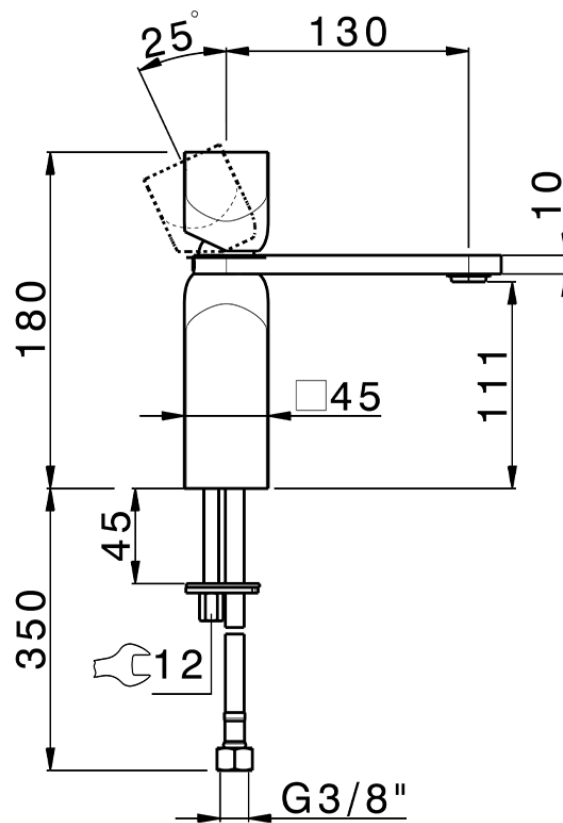

## Single lever 'large' washbasin mixer HI-RISE\_RI000504

RI000504

<https://en.cisal.it/single-lever-large-washbasin-mixer-hi-rise-ri000504>

2026-05-17