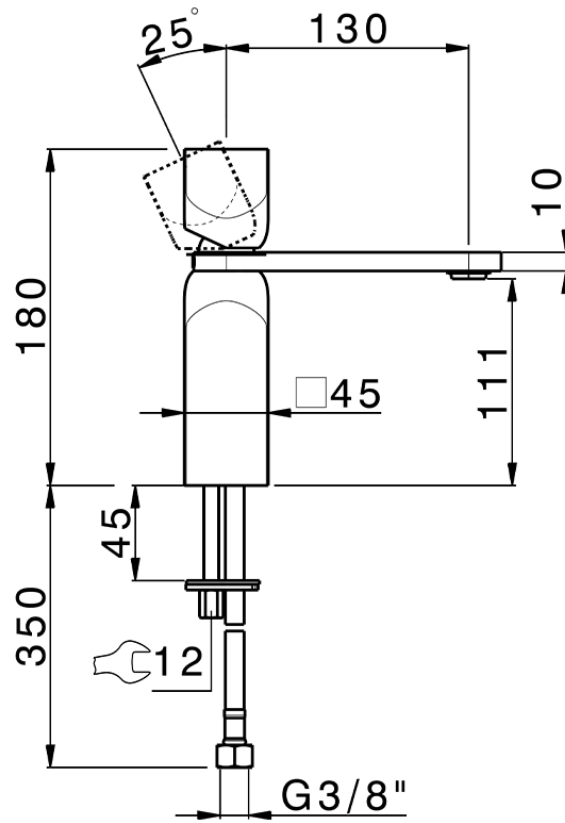

Single lever 'large' washbasin mixer HI-RISE_RI000504

RI000504

<https://en.cisal.it/single-lever-large-washbasin-mixer-hi-rise-ri000504>

2026-04-26