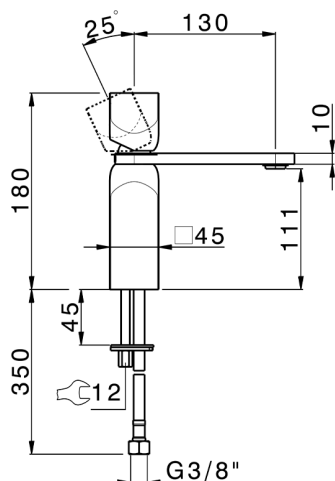

Single lever 'large' washbasin mixer HI-RISE_RI000504

MODEL **RI000504**

Single lever 'large' washbasin mixer, without waste, G.3/8" stainless steel flexible hoses

AVAILABLE FINISHINGS

-  **21** 21 Chrome
-  **24** 24 Gold
-  **2F** 2F Brushed Nickel
-  **2W** 2W Brushed Gold
-  **40** 40 Matt Black
-  **4Q** 4Q Matt White
-  **5G** 5G Rose Gold
-  **6V** 6V Matt White/Brushed Nickel
-  **6X** 6X Matt White/Brushed Gold
-  **7W** 7W Matt Black/Brushed Gold

CHARACTERISTICS

Cartridge Spare Parts

ZZ96550000

25 mm Cartridge

2026-04-06