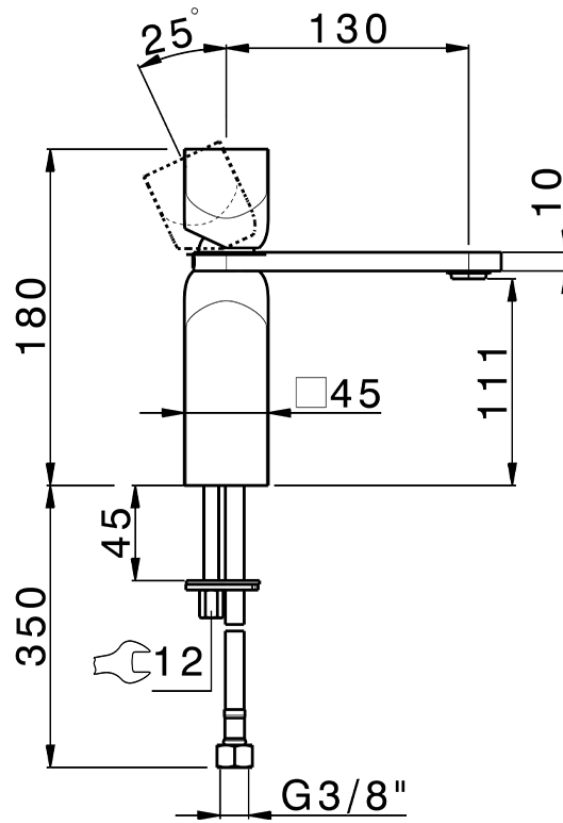

Single lever 'large' washbasin mixer HI-RISE_RI000504

RI000504

<https://en.cisal.it/single-lever-large-washbasin-mixer-hi-rise-ri000504>

2026-05-17