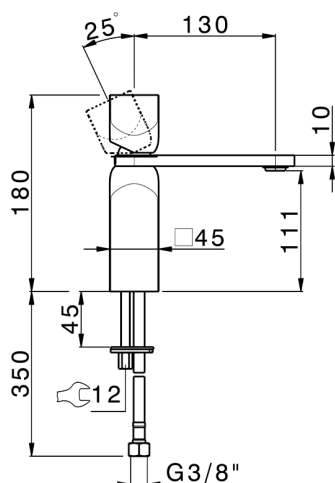

Single lever 'large' washbasin mixer HI-RISE_RI000504

MODEL **RI000504**

Single lever 'large' washbasin mixer, without waste, G.3/8" stainless steel flexible hoses

AVAILABLE FINISHINGS

-  **21** 21 Chrome
-  **24** 24 Gold
-  **2F** 2F Brushed Nickel
-  **2W** 2W Brushed Gold
-  **40** 40 Matt Black
-  **4Q** 4Q Matt White
-  **5G** 5G Rose Gold
-  **6V** 6V Matt White/Brushed Nickel
-  **6X** 6X Matt White/Brushed Gold
-  **7W** 7W Matt Black/Brushed Gold

CHARACTERISTICS

Cartridge Spare Parts

ZZ96550000

25 mm Cartridge

2026-05-17