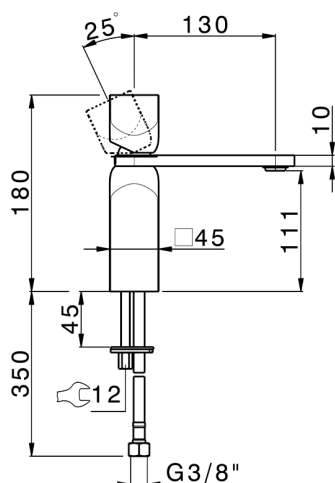

## Single lever 'large' washbasin mixer HI-RISE\_RI000504

MODEL **RI000504**

Single lever 'large' washbasin mixer, without waste, G.3/8" stainless steel flexible hoses

### CHARACTERISTICS

Cartridge Spare Parts

**ZZ96550000**

**25 mm Cartridge**

2026-06-14