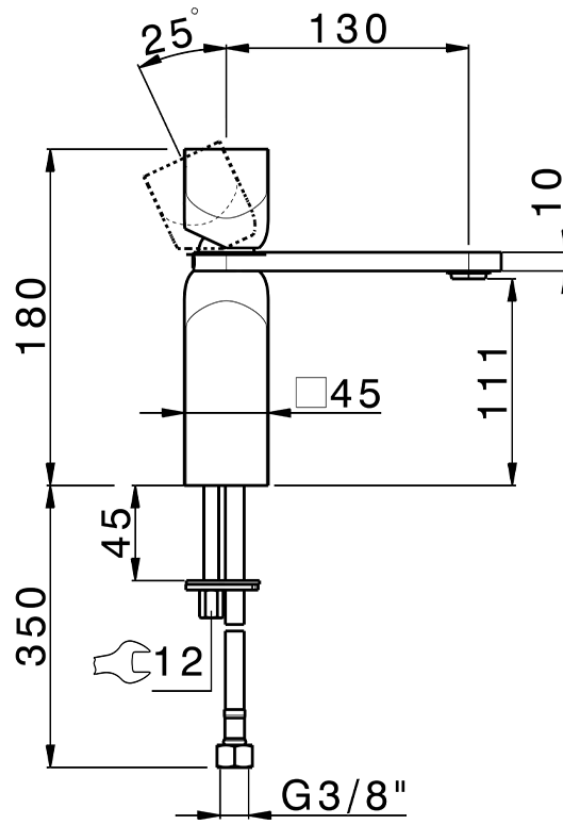

## Single lever 'large' washbasin mixer HI-RISE\_RI000504

RI000504

<https://en.cisal.it/single-lever-large-washbasin-mixer-hi-rise-ri000504>

2026-04-06