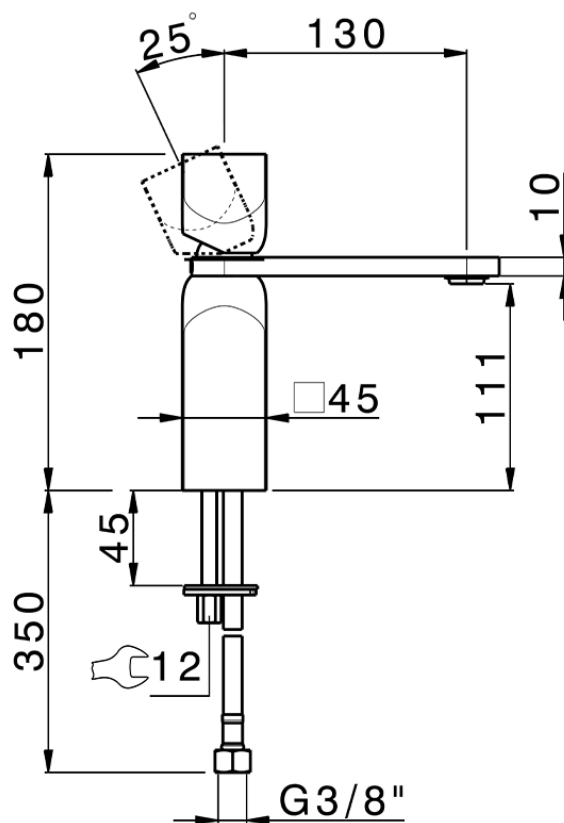

Single lever 'large' washbasin mixer HI-RISE_RI000504

RI000504

<https://en.cisal.it/single-lever-large-washbasin-mixer-hi-rise-ri000504>

2026-05-17