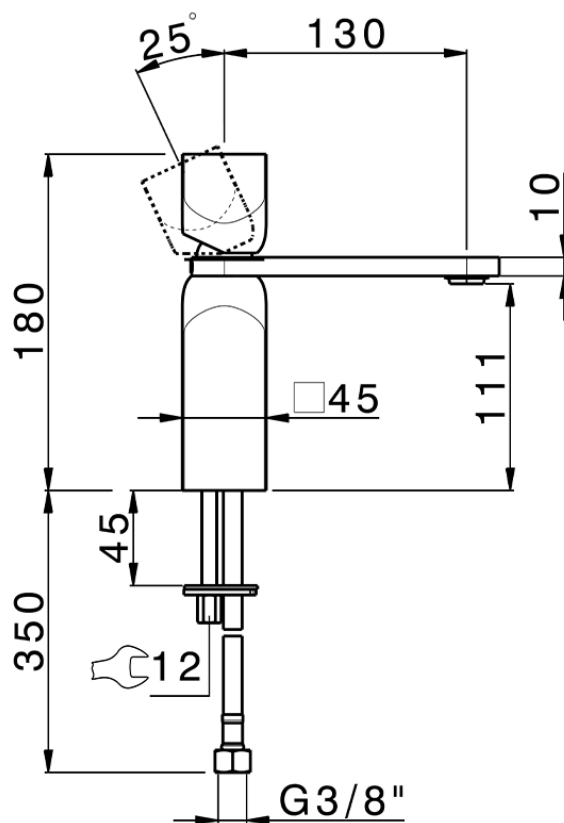

Single lever 'large' washbasin mixer HI-RISE_RI000504

RI000504

<https://en.cisal.it/single-lever-large-washbasin-mixer-hi-rise-ri000504>

2026-04-27