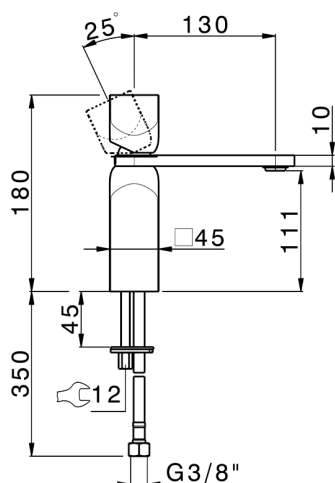

Single lever 'large' washbasin mixer HI-RISE_RI000504

MODEL **RI000504**

Single lever 'large' washbasin mixer, without waste, G.3/8" stainless steel flexible hoses

AVAILABLE FINISHINGS

-  **21** 21 Chrome
-  **24** 24 Gold
-  **2F** 2F Brushed Nickel
-  **2W** 2W Brushed Gold
-  **40** 40 Matt Black
-  **4Q** 4Q Matt White
-  **5G** 5G Rose Gold
-  **6V** 6V Matt White/Brushed Nickel
-  **6X** 6X Matt White/Brushed Gold
-  **7W** 7W Matt Black/Brushed Gold

CHARACTERISTICS

Cartridge Spare Parts

ZZ96550000

25 mm Cartridge

2026-04-27